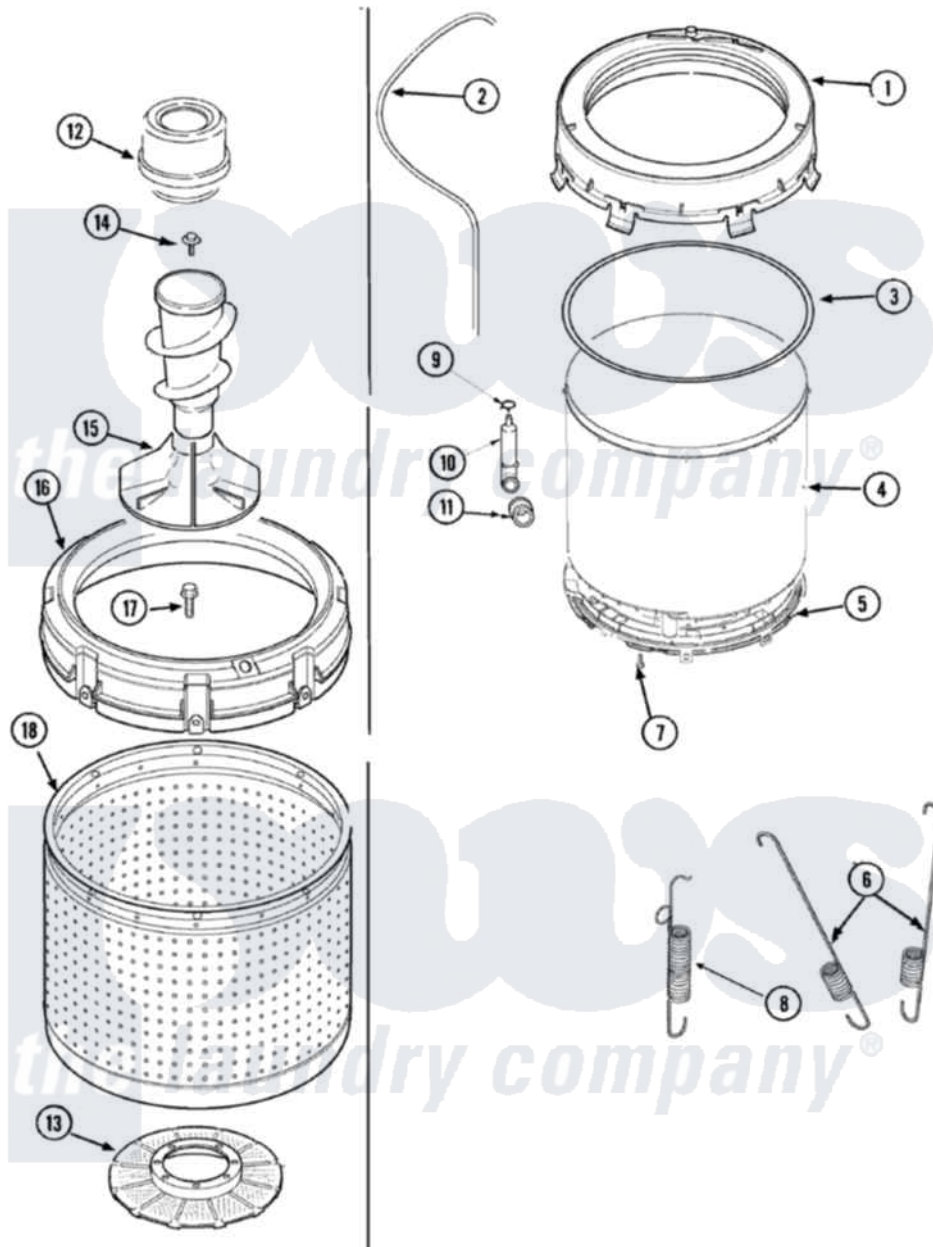

Maytag SAV5701AWW 08 - TUB (INNER & OUTER)

Maytag Residential Maytag SAV5701AWW Washer Parts Parts Diagram 08 - TUB (INNER & OUTER)

[Click on the part number to view part](#)

Item	Original Part Number	Replaced By	Status	Part Description
1	27001053		Not Available	TUB COVER ASSY W' GASKET
2	40065001	21001748		Hose, Pressure Switch
3	40076601			Gasket, Tub Cover
4	40111001P			Tub, Plastic Outer
5	27001067			Bottom, Outer Tub
6	27001026	Y37001124		Spring, Tall Tub
7	40064301			Screw, 1/4-15 x 3/4 Hex
8	27001025			Spring, Counterweight
9	27001024	285655		Clamp, Hose
10	40008501			Assembly, Pressure Bulb
11	40037801			Grommet
12	21001905			Dispenser, Fabric
13	40008001			Filter, Lint
14	40065102			Screw, Shoulder 1/4
15	22004042			Agitator/Auger Assembly
16	27001052			Balance Ring