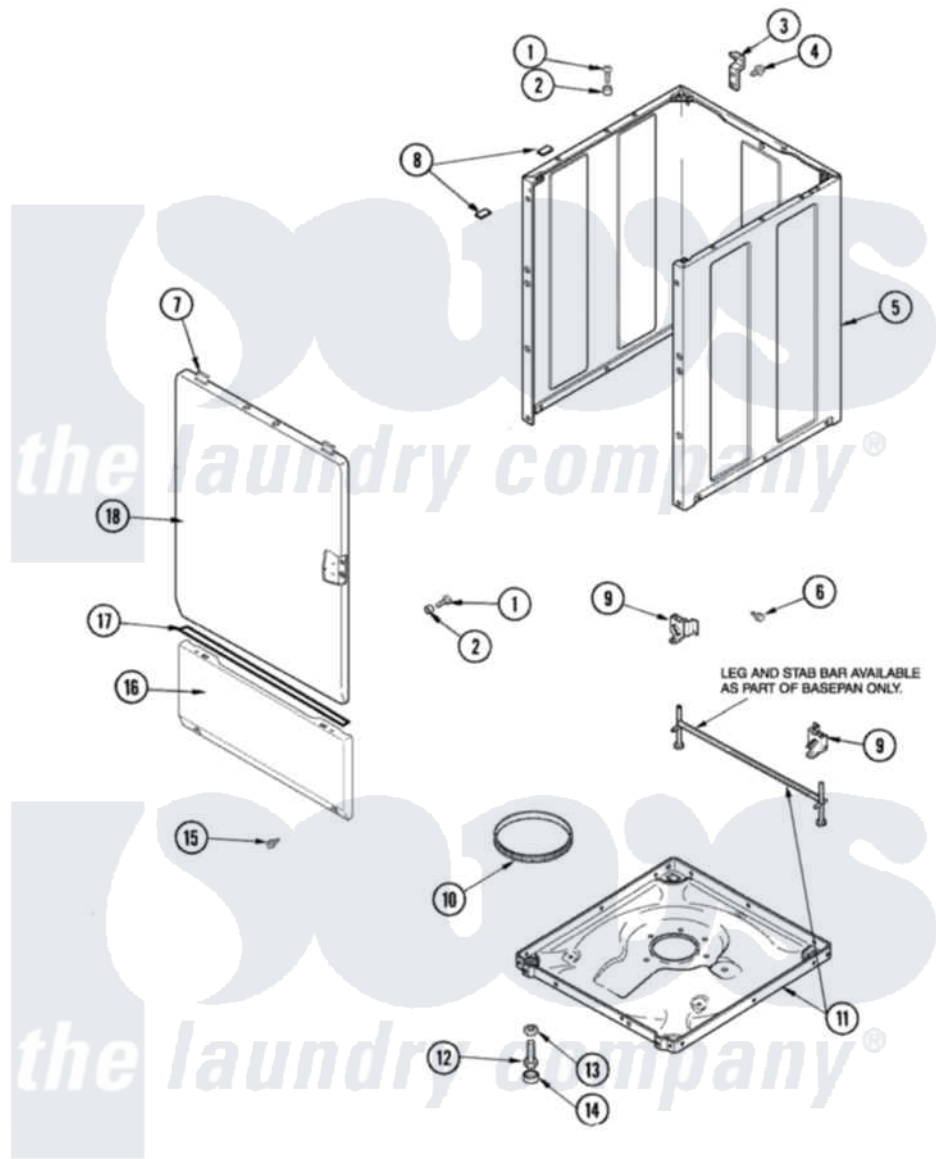

Maytag SAV5710AWW 01 - CABINET & BASE

Maytag [Residential Maytag SAV5710AWW Washer Parts](#) Parts Diagram 01 - CABINET & BASE
 Click on the part number to view part

Item	Original Part Number	Replaced By	Status	Part Description
1	32671	Y014874		Screw, Idler Arm And Sleeve
2	505187			Locator, Panel
3	500003			Hinge, Top
4	40064801	3390631		Screw, 10-16 X 3/8
5	40076402WP	37001284		Cabinet As Pack
6	40038201	27001200		Screw
7	56080	22001650		Fastener, Spring
8	Y56128			Pad, Bumper
9	40031501			Bracket, Self Leveling
10	40037401			Ring, Friction
11	27001084	27001226		Base Lev
12	40039001	22003428		Leg, Adjustable
13	40038101			Nut, Leg
14	40016001			Foot, Rubber
15	40034101			Screw, No.12bx1/2
16	40045301WP			Panel, Access

17 [40083101](#)
18 [40035401WP](#)
" [22001817](#)

Tape, Foam
Panel, Front
Sheet, Sound Damper