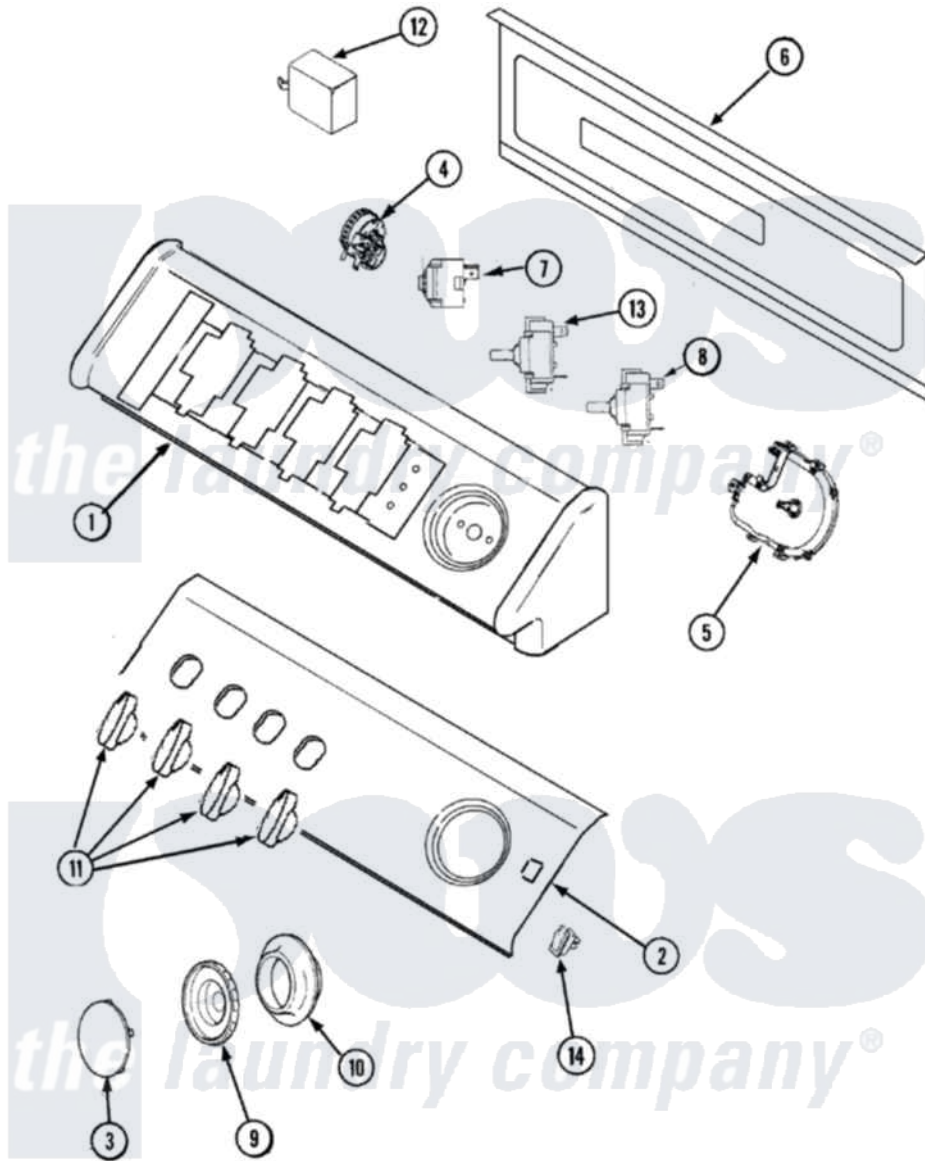

Maytag SAV5710AWW 02 - CONTROL PANEL

Maytag Residential Maytag SAV5710AWW Washer Parts Parts Diagram 02 - CONTROL PANEL
 Click on the part number to view part

Item	Original Part Number	Replaced By	Status	Part Description
1	27001110		Not Available	CONSOLE (WHT)
2	27001111			Facia
"	27001050			Facia Ground Wire Assembly
3	27001112	27001087		Knob, Cap
4	27001127	27001203		Switch, Pressure
"	27001047			Switch, Pressure
5	33001855	33002917		Screw, No.10-16
"	27001113			Timer
6	27001051			Back Panel, Hood/Console
7	27001103			Switch, Rotary
8	27001114			Switch, Rotary
9	27001090	22003993		Timer Knob
10	22002997			Pin, Locking
"	27001092		Not Available	SKIRT, TIMER KNOB
11	27001115	27001126		Knob, Selector
12	33001623			Buzzer, Non-Adjustable