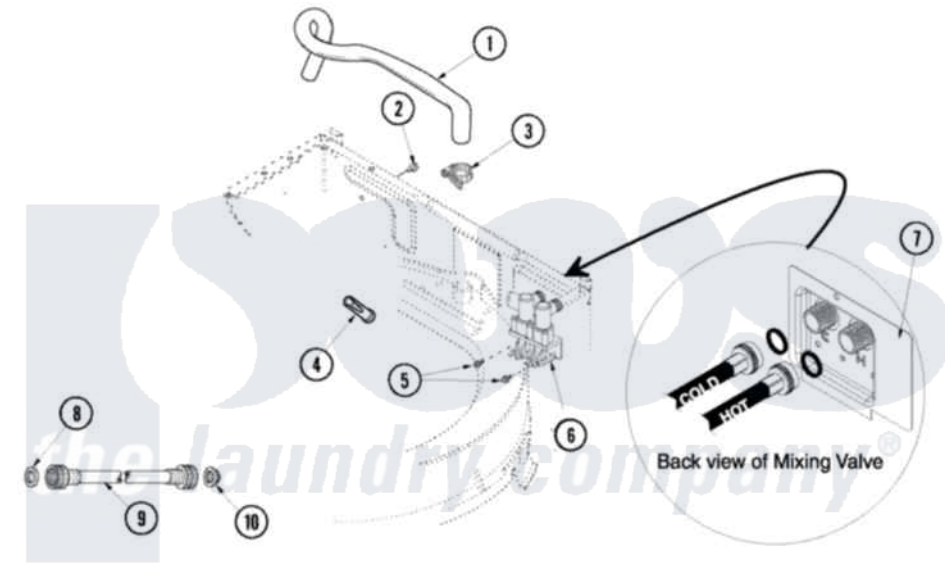

# Maytag SAV5710AWW 03 - MIXING VALVE AND HOSES

Maytag [Residential Maytag SAV5710AWW Washer Parts](#) Parts Diagram 03 - MIXING VALVE AND HOSES  
 Click on the part number to view part

Item	Original Part Number	Replaced By	Status	Part Description
1	40098901	<a href="#">27001184</a>		Hose, Mixing Valve To Tub
2	503661	<a href="#">27001200</a>		Screw
3	Y2200954	<a href="#">596669</a>		Clamp, Manifold
4	34500	<a href="#">22001900</a>		Preventer, Back Flow
5	501086	<a href="#">90767</a>		Screw, 8A X 3/8 HeX Washer Head Tapping
6	40097701	<a href="#">R0131578</a>		Valve-Inlet
7	<a href="#">40098801</a>			Plate, Mixing Value
8	20290	<a href="#">Y013783</a>		Washer, Inlet Hose
9	35-0874	<a href="#">76313</a>		Hosefill
"	33-7891	<a href="#">89503</a>		Hose-Inlet
10	28605	<a href="#">22002960</a>		Strainer, Washer Inlet
11	<a href="#">40053901</a>			Hose, Drain
12	<a href="#">22003814</a>			Retainer, Drain Hose
13	<a href="#">40008101</a>			Adapter, Standpipe
14	33489	<a href="#">8539404</a>		Tie-Wire
15	<a href="#">40058501</a>			Relief, Strain Drain

16	<a href="#">36014</a>	Clip, Retainer-Hose	
17	36801	<a href="#">596669</a>	Clamp, Manifold
18	<a href="#">40094201</a>	Hose, Tub To Pump	
19	<a href="#">40044901</a>	Stand, Hose	