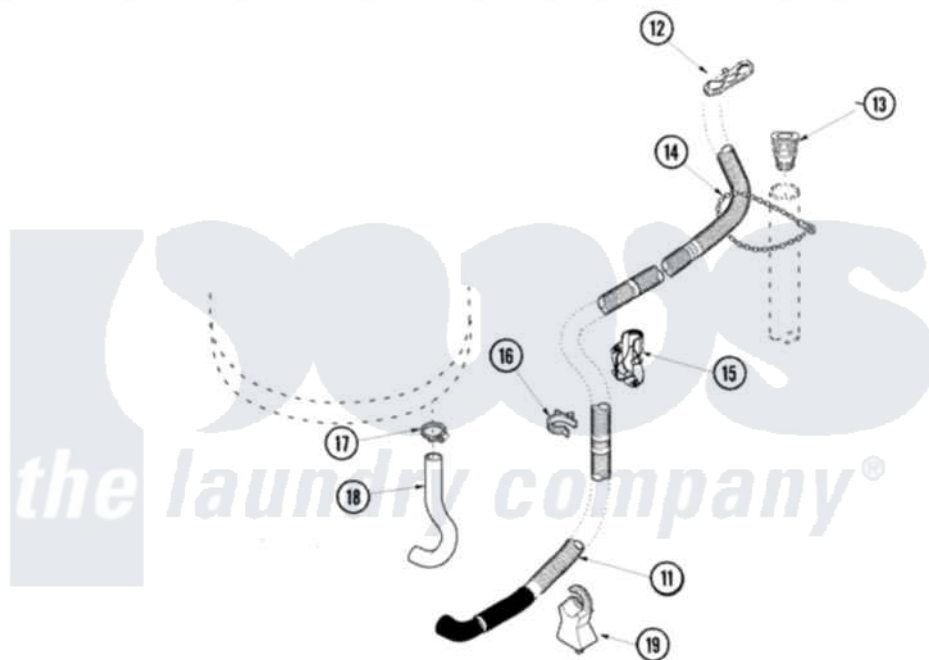

# Maytag SAV5710AWW 03 - MIXING VALVE AND HOSES

Maytag [Residential Maytag SAV5710AWW Washer Parts](#) Parts Diagram 03 - MIXING VALVE AND HOSES  
 Click on the part number to view part

Item	Original Part Number	Replaced By	Status	Part Description
1	40098901	<a href="#">27001184</a>		Hose, Mixing Valve To Tub
2	503661	<a href="#">27001200</a>		Screw
3	Y2200954	<a href="#">596669</a>		Clamp, Manifold
4	34500	<a href="#">22001900</a>		Preventer, Back Flow
5	501086	<a href="#">90767</a>		Screw, 8A X 3/8 HeX Washer Head Tapping
6	40097701	<a href="#">R0131578</a>		Valve-Inlet
7	<a href="#">40098801</a>			Plate, Mixing Value
8	20290	<a href="#">Y013783</a>		Washer, Inlet Hose
9	35-0874	<a href="#">76313</a>		Hosefill
"	33-7891	<a href="#">89503</a>		Hose-Inlet
10	28605	<a href="#">22002960</a>		Strainer, Washer Inlet
11	<a href="#">40053901</a>			Hose, Drain
12	<a href="#">22003814</a>			Retainer, Drain Hose
13	<a href="#">40008101</a>			Adapter, Standpipe
14	33489	<a href="#">8539404</a>		Tie-Wire
15	<a href="#">40058501</a>			Relief, Strain Drain

16	<a href="#">36014</a>	Clip, Retainer-Hose	
17	36801	<a href="#">596669</a>	Clamp, Manifold
18	<a href="#">40094201</a>	Hose, Tub To Pump	
19	<a href="#">40044901</a>	Stand, Hose	