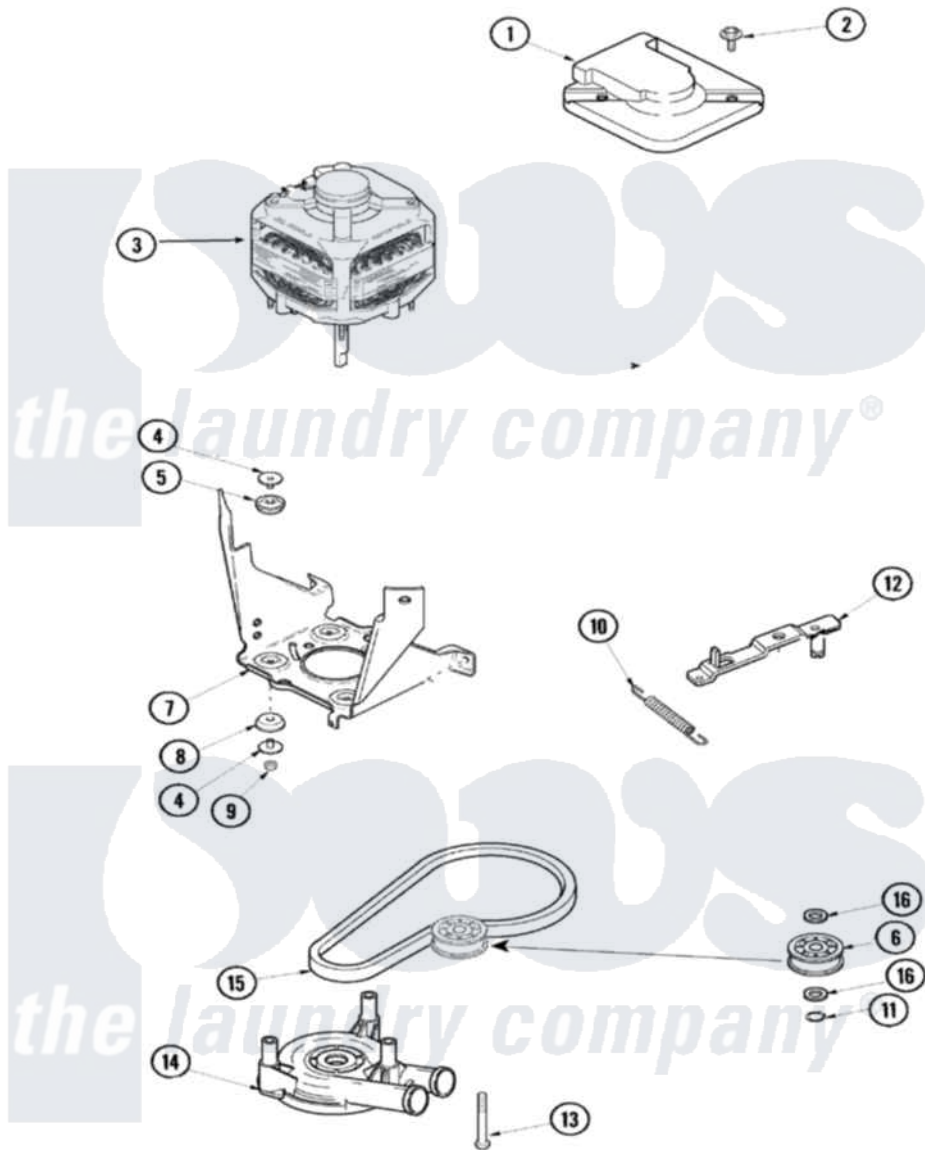

# Maytag SAV5710AWW 04 - MOTOR, PUMP AND IDLER ASSEMBLY

Maytag [Residential Maytag SAV5710AWW Washer Parts](#) Parts Diagram 04 - MOTOR, PUMP AND IDLER ASSEMBLY

[Click on the part number to view part](#)

Item	Original Part Number	Replaced By	Status	Part Description
1	<a href="#">40112301</a>			Shield, Motor
2	40046701	<a href="#">4312464</a>		Screw
3	27001055	<a href="#">27001215</a>		Motor W/Pulley
4	<a href="#">40053701</a>			Post, Isolator
5	<a href="#">40053801</a>			Mount, Motor Upper
6	<a href="#">40038901</a>			Screw, 1/4-20
"	<a href="#">40045001</a>			Idler Pulley Assembly
"	<a href="#">27001225</a>			Nut, Jam Mid Lock 1/4-20
7	40015502		Not Available	BRACKET, MOTOR MOUNT
8	<a href="#">40054301</a>			Mount, Motor Lower
9	40095101	<a href="#">Y707702</a>		Locknut
10	<a href="#">40061401</a>			Spring, Idler Lever
11	<a href="#">23748</a>			Ring, Retaining
12	<a href="#">27001028</a>			Idler Lever Assembly
13	<a href="#">40063701</a>			Screw, 10-16 x 1.75
14	27001036	<a href="#">27001233</a>		Pump