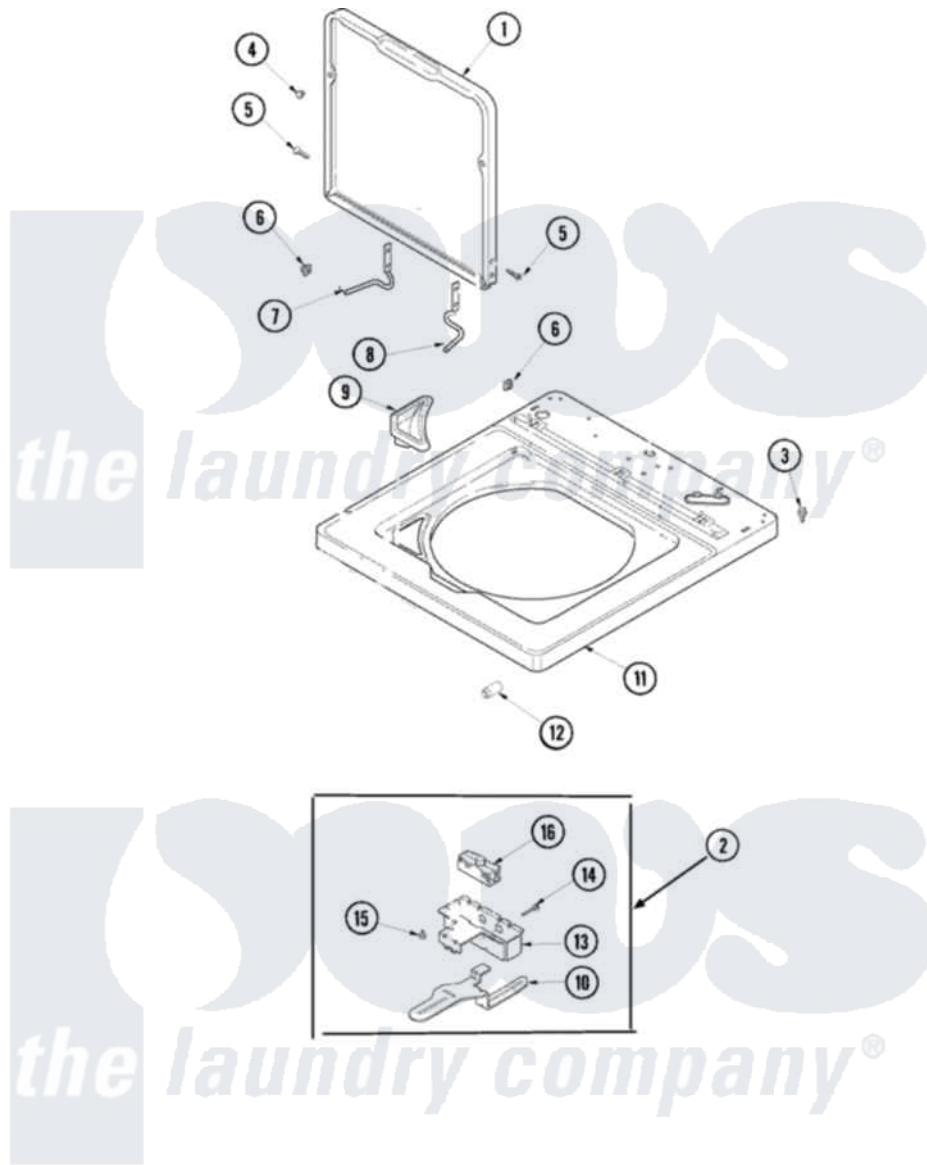

Maytag SAV5710AWW 06 - TOP AND DOOR SWITCH

Maytag [Residential Maytag SAV5710AWW Washer Parts](#) Parts Diagram 06 - TOP AND DOOR SWITCH
 Click on the part number to view part

Item	Original Part Number	Replaced By	Status	Part Description
1	27001116		Not Available	LID (WHT)
2	40034901	40034901P		Assembly- Lid
3	501086	90767		Screw, 8A X 3/8 HeX Washer Head Tapping
4	40038001			Bumper
5	40039201	W10119828		Screw, Lid Hinge Mounting
6	40008201			Bushing, Hinge
7	40094002			Hinge, Lid Left Stop
8	40094101			Hinge, Lid Right Pass
9	27001117			Dispenser, Bleach
10	40009701			Arm, Lid Switch
11	27001118	27001182		Top
12	40102101			Cap, Hinge
13	40009801			Holder, Lid Switch
14	40040701			Screw, Tapping No.6b-20
15	501086	90767		Screw, 8A X 3/8 HeX Washer Head Tapping