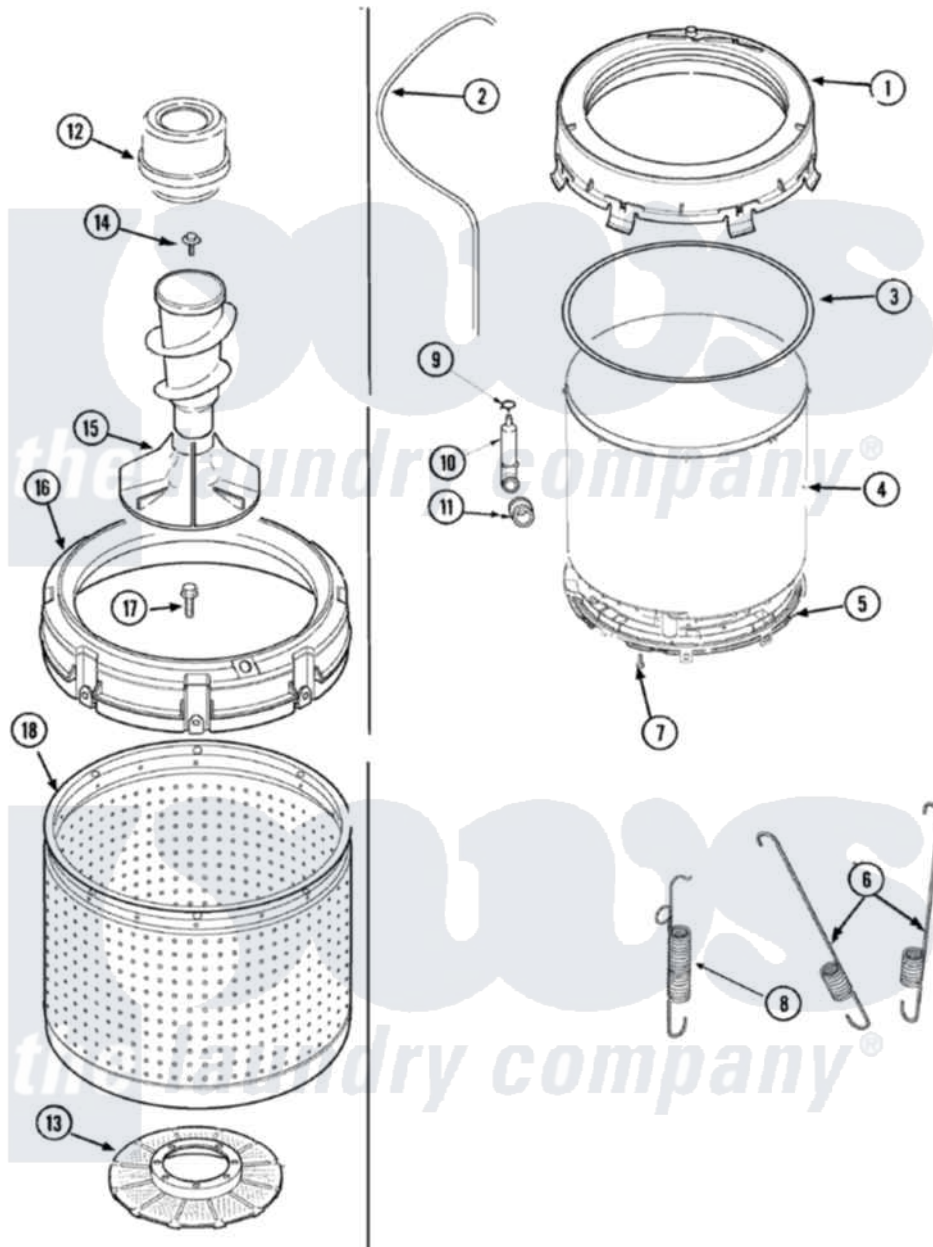

Maytag SAV5710AWW 08 - TUB (INNER & OUTER)

Maytag Residential Maytag SAV5710AWW Washer Parts Parts Diagram 08 - TUB (INNER & OUTER)
 Click on the part number to view part

Item	Original Part Number	Replaced By	Status	Part Description
1	27001195		Not Available	COVER, OUTER TUB W GASKET
2	40065001	21001748		Hose, Pressure Switch
3	27001130			Seal, Tub Cover
4	40111001P			Tub, Plastic Outer
5	27001067			Bottom, Outer Tub
6	27001026	Y37001124		Spring, Tall Tub
7	40064301			Screw, 1/4-15 x 3/4 Hex
8	Y2201244			Spring, Counterweight
9	27001024	285655		Clamp, Hose
10	40008501			Assembly, Pressure Bulb
11	40037801			Grommet
12	22003984			Softener Dispenser Assembly
13	40008001			Filter, Lint
14	25-8004	W10309247		Screw
15	22004042			Agitator/Auger Assembly
16	27001052			Balance Ring