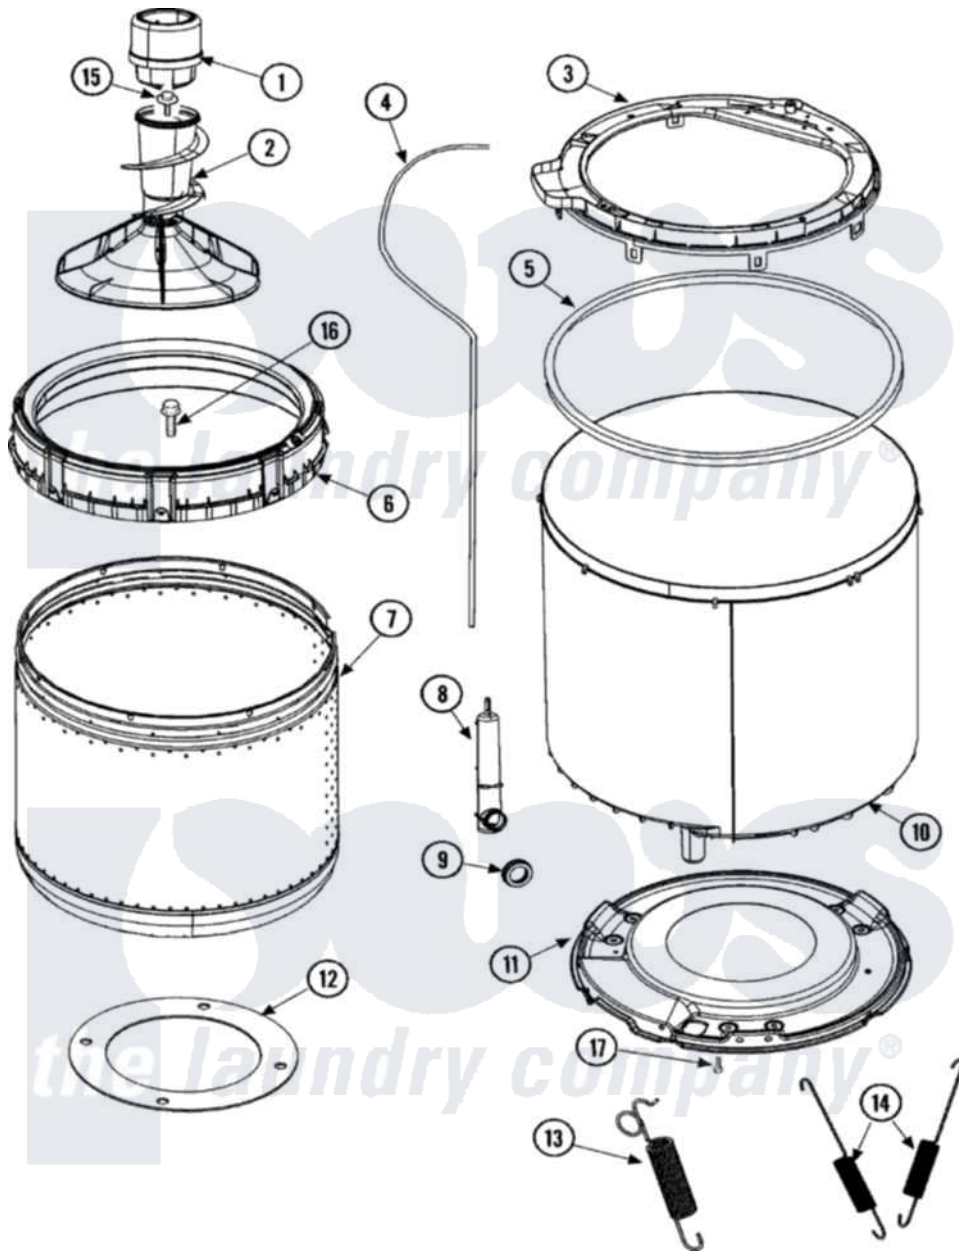

Maytag SAV5710AWW 09 - TUB, INNER & OUTER (SERIES 12)

Maytag [Residential Maytag SAV5710AWW Washer Parts](#) Parts Diagram 09 - TUB, INNER & OUTER (SERIES 12)
Click on the part number to view part

Item	Original Part Number	Replaced By	Status	Part Description
1	27001097		Not Available	DISPENSER, FABRIC (GRAY)
2	22004042			Agitator/Auger Assembly
3	27001195		Not Available	COVER, OUTER TUB W GASKET
4	27001194	21001748		Hose, Pressure Switch
5	27001130			Seal, Tub Cover
6	27001052			Balance Ring
7	Y2201200	12002787		Kit- S.s.
8	40008501			Assembly, Pressure Bulb
9	40037801			Grommet
10	40111001P			Tub, Plastic Outer
11	40128701			Screw, 5/16-18 X .50
"	40001102	40001102P		Bottom, Outer Tub
"	40015401			Seal-Head
"	27001067			Bottom, Outer Tub
12	27001222			Gasket, Foam