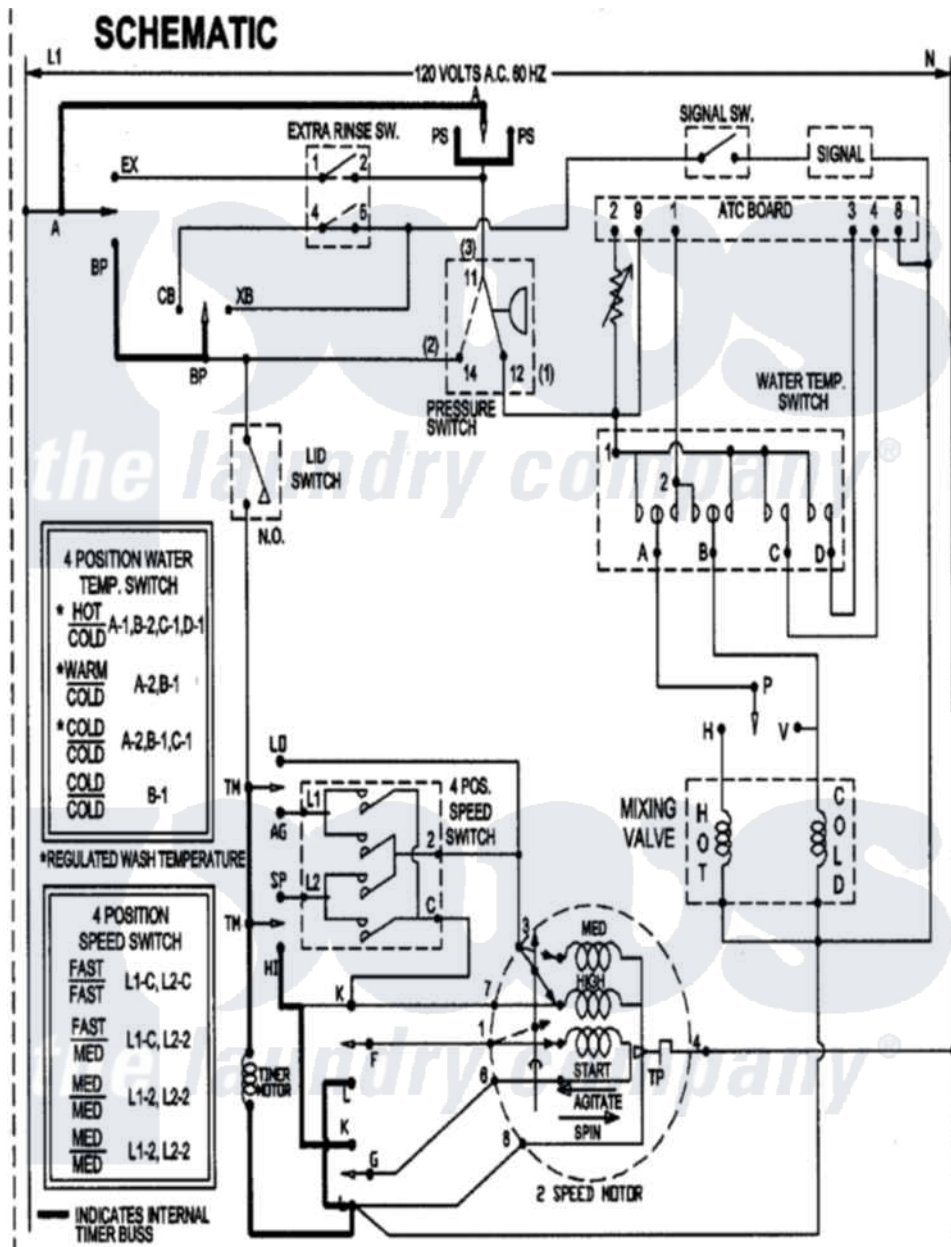

Maytag SAV571EEWW 10 - WIRING INFORMATION

Maytag [Residential Maytag SAV571EEWW Washer Parts](#) Parts Diagram 10 - WIRING INFORMATION
 Click on the part number to view part

Item	Original Part Number	Replaced By	Status	Part Description
1	15003532		Not Available	WIRING INFORMATON