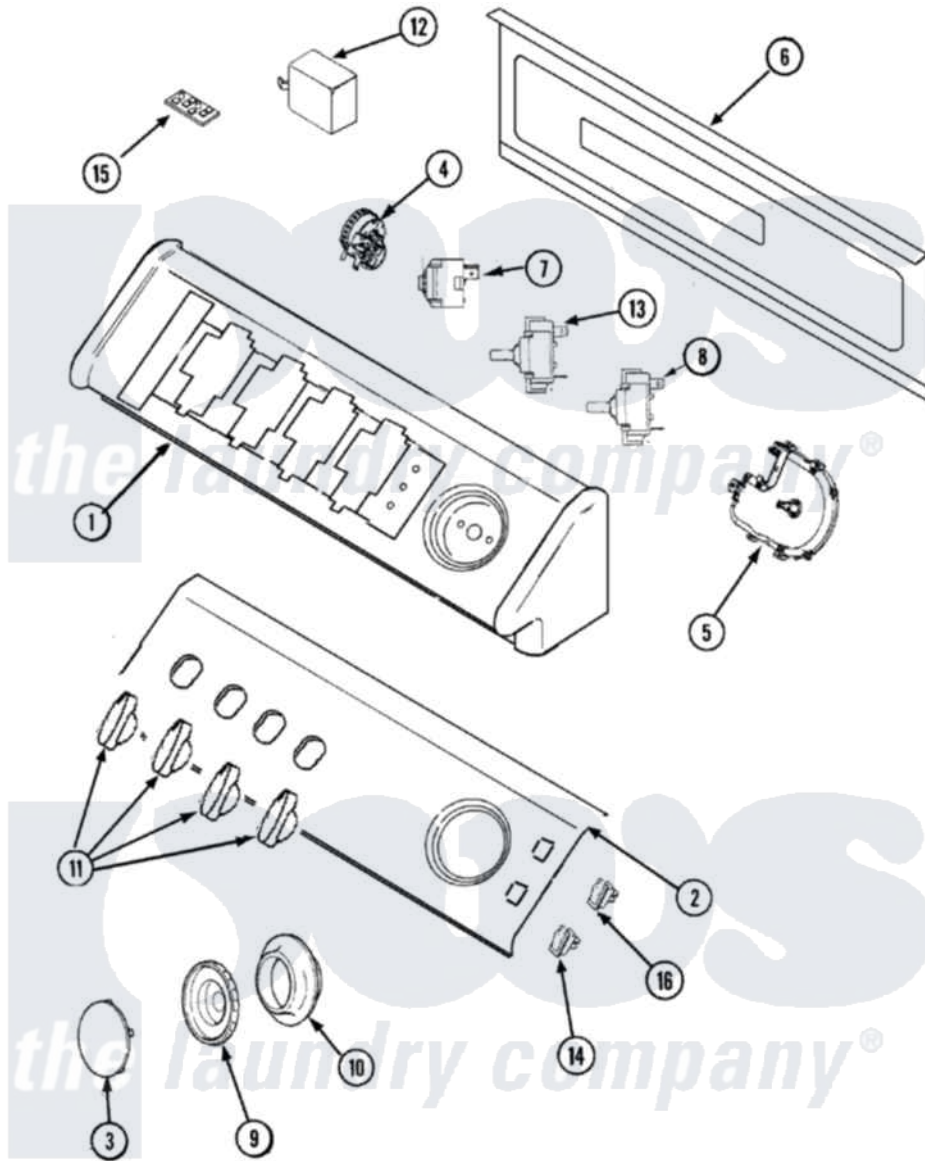

Maytag SAV5910AWW 02 - CONTROL PANEL

Maytag Residential Maytag SAV5910AWW Washer Parts Parts Diagram 02 - CONTROL PANEL
 Click on the part number to view part

Item	Original Part Number	Replaced By	Status	Part Description
1	27001110		Not Available	CONSOLE (WHT)
2	27001119			Facia
"	27001050			Facia Ground Wire Assembly
3	27001112	27001087		Knob, Cap
4	27001047			Switch, Pressure
"	27001127	27001203		Switch, Pressure
5	33001855	33002917		Screw, No.10-16
"	27001113			Timer
6	27001051			Back Panel, Hood/Console
7	27001103			Switch, Rotary
8	27001114			Switch, Rotary
9	27001090	22003993		Timer Knob
10	27001092		Not Available	SKIRT, TIMER KNOB
"	22002997			Pin, Locking
11	27001115	27001126		Knob, Selector
12	33001623			Buzzer, Non-Adjustable

13	27001059	Switch, Temperature
14	22003981	Switch, Momentary Rocker
15	40131001	Board, Atc 3 Point
16	22003977	74010226 Switch, Rocker W/Shield