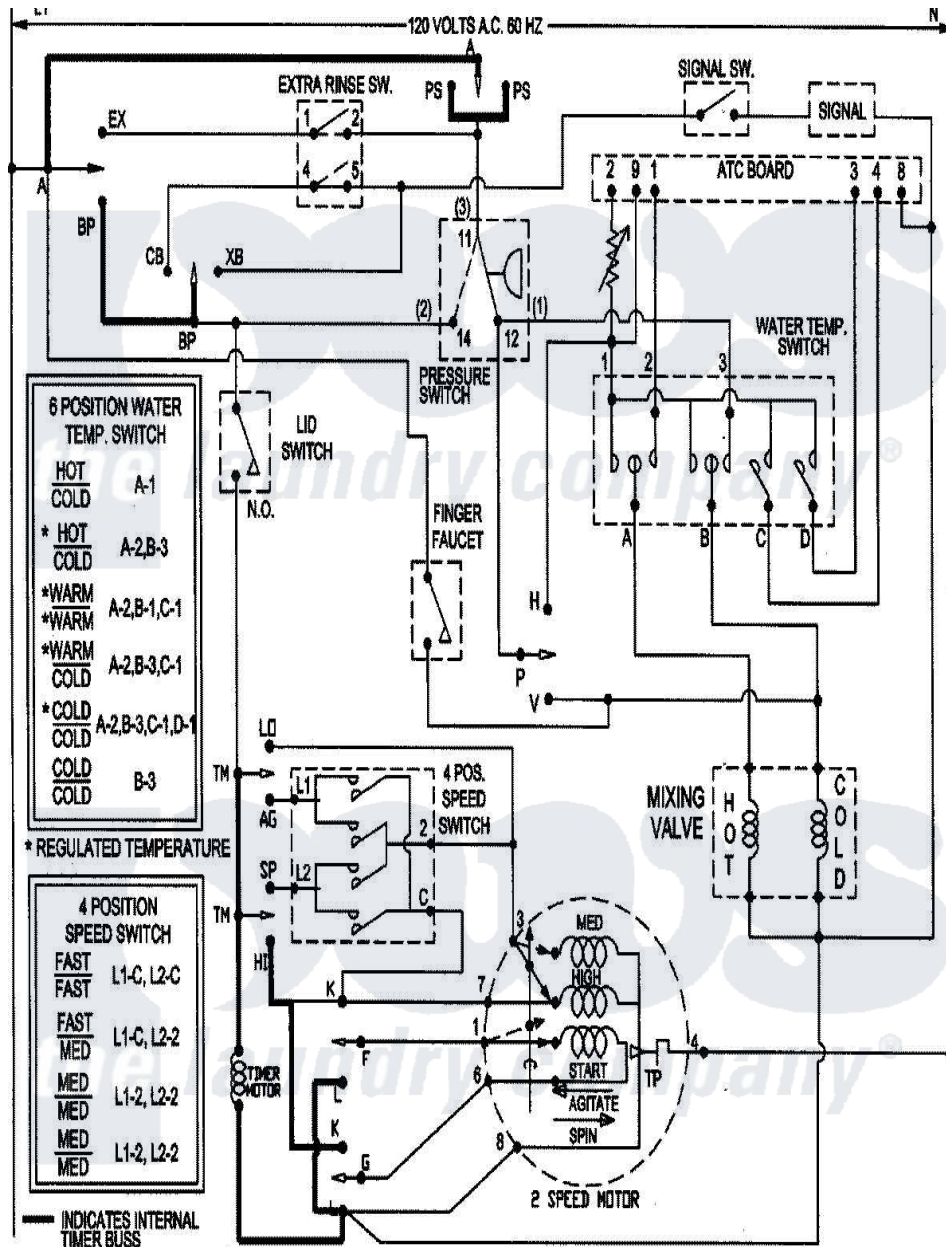

Maytag SAV5910AWW 10 - WIRING INFORMATION

Maytag [Residential Maytag SAV5910AWW Washer Parts](#) Parts Diagram 10 - WIRING INFORMATION
 Click on the part number to view part

Item	Original Part Number	Replaced By	Status	Part Description
NI	15003262		Not Available	WIRING INFORMATION