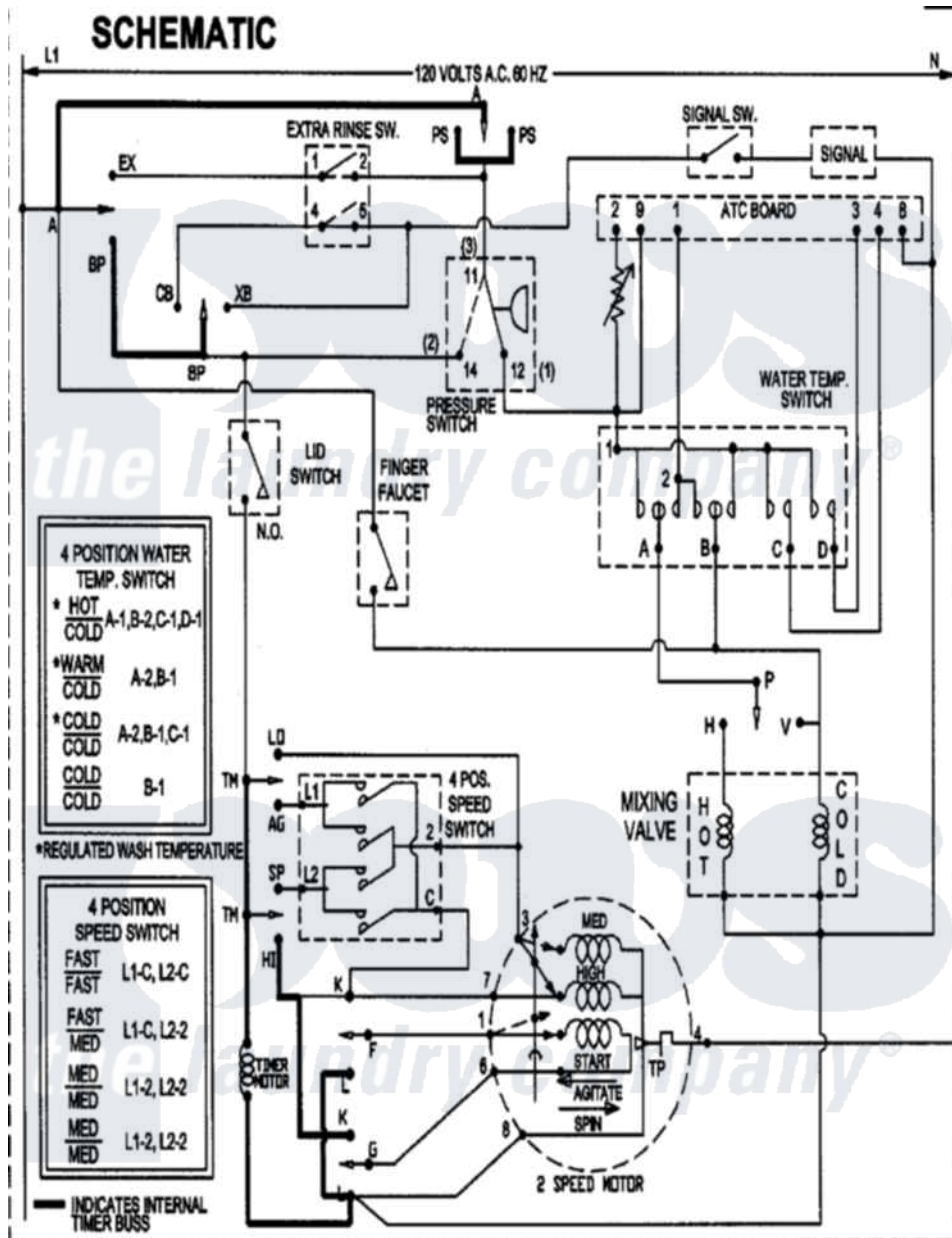

Maytag SAV5910EWW 10 - WIRING INFORMATION

Maytag Residential Maytag SAV5910EWW Washer Parts Parts Diagram 10 - WIRING INFORMATION
 Click on the part number to view part

Item	Original Part Number	Replaced By	Status	Part Description
NI	15003513		Not Available	WIRING INFORMATION