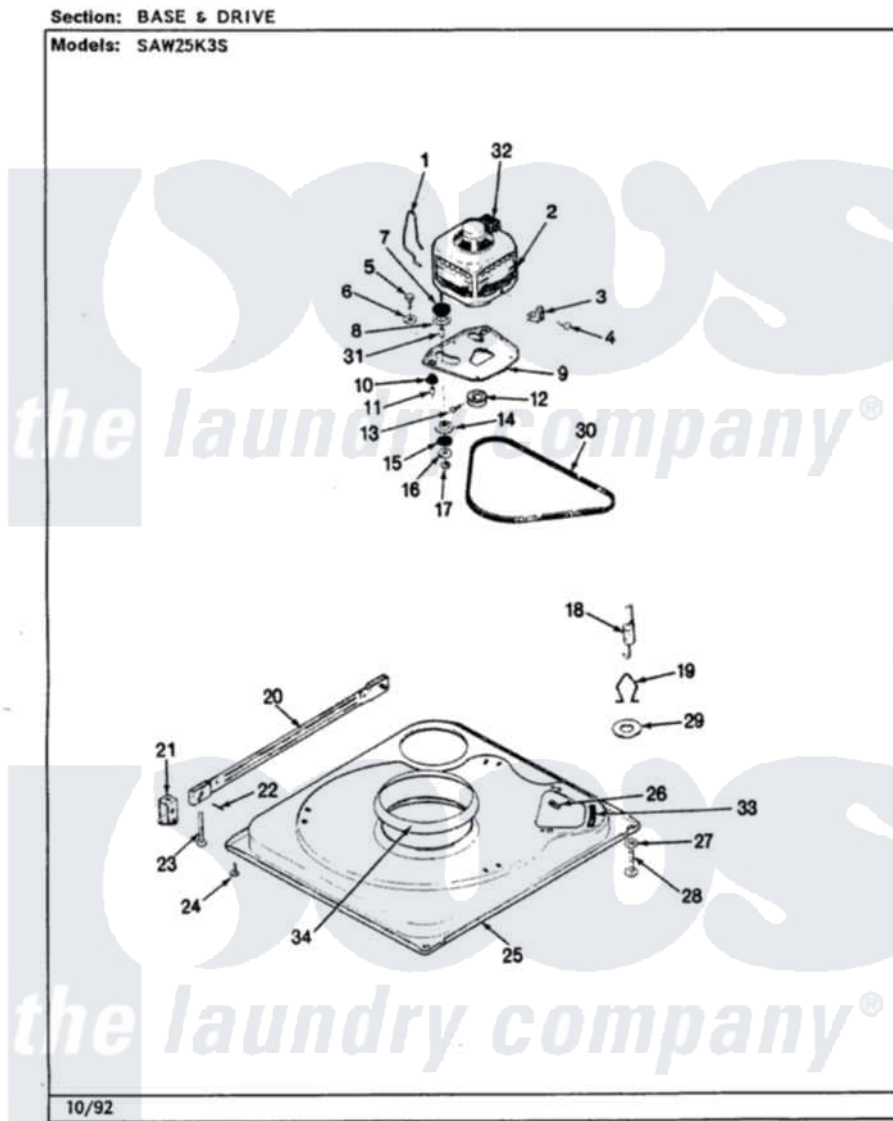

Maytag SAW25K3S 01 - BASE & DRIVE

Maytag [Residential Maytag SAW25K3S Washer Parts](#) Parts Diagram 01 - BASE & DRIVE
Click on the part number to view part

Item	Original Part Number	Replaced By	Status	Part Description
1	35-0235			Spring, Motor Pivot
2	LA-2003			Motor Replacement Kit
"	35-2215	LA-2003		Motor Replacement Kit
3	33-9945			Slide, Foot
4	25-7418	33001178		Back, Tumbler
5	25-7833	21001977		Screw
6	25-7834			Washer, Motor/Base Screw
7	33-9946			Isolator, Motor
8	33-9944	35-3570		Washer, Motor Pivot
9	35-2810	21001783		Plate And Screw Assembly
10	33-9941	35-3646		Isolator, Motor Plate
11	25-7831			Spacer, Mounting
12	33-1171	21001833		Pulley, Motor
13	25-7117			Set Screw
14	33-9943	35-3571		Slide, Motor Pivot
15	33-9967			Washer, Motor Isolator

16	25-7047		Washer, Flat
17	25-7325	Y707702	Locknut
18	35-2681		Not Available
"	35-3658		SPRING, SUSPENSION
			Spring, Suspension
19	35-2976		Not Available
			HOOK, SUSPENSION SPRING
20	35-2049	21001881	Bar, Stabilizer
21	35-2046		Bracket, Stabilizer
22	35-2052		Pin, Stabilizer
23	35-2050	22004469	Leg And Foot Self Stabalizing
24	35-3020	22004469	Leg And Foot Self Stabalizing
25	35-2984		Not Available
			BASE
26	25-7838	25-7845	Speednut, Motor
27	25-7915		Hex Nut
28	35-0772	25001119	Foot And Pad Assembly
"	35-0837	25001119	Foot And Pad Assembly
29	Y25-7951		Washer, Suspension Hook
30	35-2279		Belt, Drive
31	25-7830		Spacer
32	33-9765		Switch, Motor
33	35-2065		Pad, Motor Plate
34	35-2357	21002026	Snubber