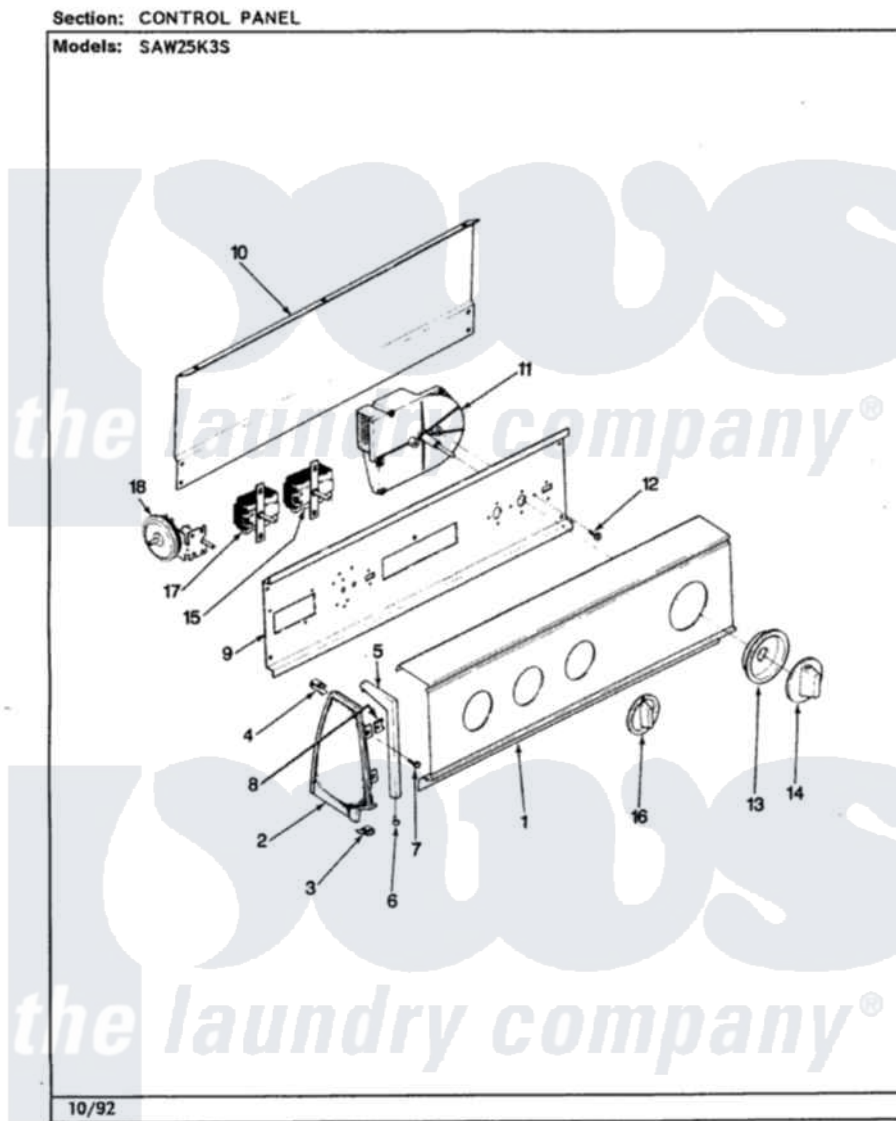

# Maytag SAW25K3S 02 - CONTROL PANEL

Maytag [Residential Maytag SAW25K3S Washer Parts](#) Parts Diagram 02 - CONTROL PANEL  
Click on the part number to view part

Item	Original Part Number	Replaced By	Status	Part Description
1	<a href="#">25-7702</a>			Speedclip, End Cap To Control Panel
"	<a href="#">25-7793</a>			Screw
"	35-3370		Not Available	CONTROL PANEL
2	35-2487	<a href="#">21001451</a>		Cap- End
"	35-2488	<a href="#">21001452</a>		Cap- End
3	34-9487		Not Available	PLATE, REINFORCEMENT
"	<a href="#">25-7851</a>			Speedclip, End Cap To Top
"	25-7697	<a href="#">25-2219</a>		Screw
4	25-7435	<a href="#">33002917</a>		Screw, No.10-16
"	<a href="#">25-7852</a>			Speedclip, Rr Shld To End Cap
5	53-0277		Not Available	TRIM, END CAP (RT)
"	53-0278		Not Available	TRIM, END CAP (LT)
6	<a href="#">25-7760</a>			Screw
7	25-3092	<a href="#">90767</a>		Screw, 8A X 3/8 HeX Washer Head Tapping

8	<a href="#">25-7702</a>		Speedclip, End Cap To Control Panel
9	<a href="#">53-1676</a>		Shield, Control
10	25-3092	<a href="#">90767</a>	Screw, 8A X 3/8 HeX Washer Head Tapping
"	<a href="#">25-3457</a>		Screw, Sems
"	25-7853	<a href="#">25-7933</a>	Ring, Retaining
"	35-2688	<a href="#">21001460</a>	Shield, Rear
11	35-2929	Not Available	TIMER
12	25-0205	<a href="#">216412</a>	Screw, Bracket To Timer
13	35-2255	<a href="#">21001497</a>	Skirt Ri
14	35-2486	<a href="#">12500058</a>	Knob Ski
15	<a href="#">35-2839</a>		Switch
"	25-3092	<a href="#">90767</a>	Screw, 8A X 3/8 HeX Washer Head Tapping
16	35-2185	<a href="#">21001283</a>	Knob, Selector----Piq
17	35-2193	Not Available	SWITCH, ROTARY SPEED
"	25-3092	<a href="#">90767</a>	Screw, 8A X 3/8 HeX Washer Head Tapping
18	35-2801	<a href="#">21001554</a>	Switch, Water Level
"	25-3092	<a href="#">90767</a>	Screw, 8A X 3/8 HeX Washer Head Tapping
"	35-3283	<a href="#">21001554</a>	Switch, Water Level
19	35-3372	Not Available	MANUAL, USE & CARE