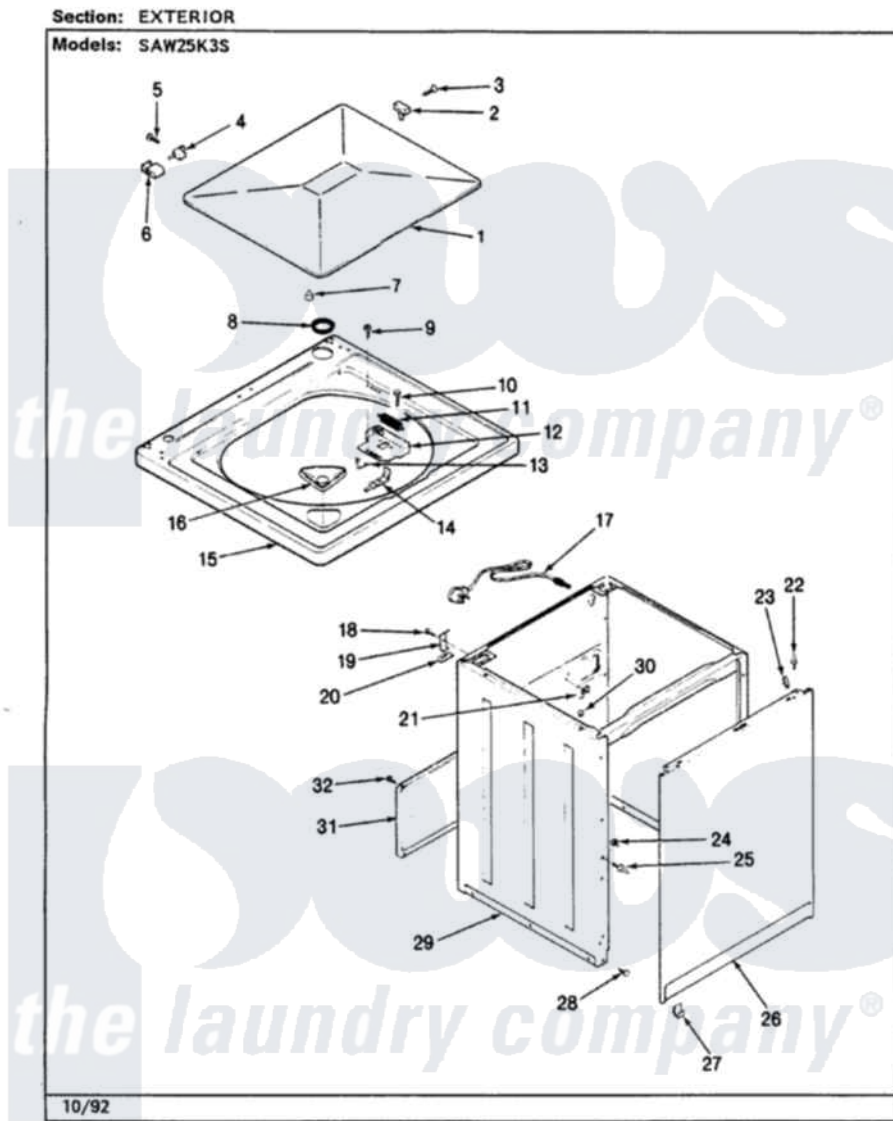

Maytag SAW25K3S 03 - EXTERIOR

Maytag [Residential Maytag SAW25K3S Washer Parts](#) Parts Diagram 03 - EXTERIOR
Click on the part number to view part

Item	Original Part Number	Replaced By	Status	Part Description
1	35-2026			Lid
2	25-7436			Nylite Washer
"	43-0057			Actuator, Door Switch
3	25-7438			Screw
4	25-7086	Y0308025		Washer, Stainless Steel
"	35-2045			Pin, Hinge
5	25-7893			Screw
6	35-2044			Hinge, Lid
7	35-0581			Bumper, Door
8	35-2063			Bushing, Insulator
9	25-7463	7101P012-60		Screw
10	25-7437	40040701		Screw, Tapping No.6b-20
11	35-2814	12001187		Kit, Lid Switch Assembly
12	35-2795	12001187		Kit, Lid Switch Assembly
13	25-7878			Clip
14	35-2805	12001187		Kit, Lid Switch Assembly

15	35-2739		Top, Cabinet
16	35-2731	21001167	Dispenser, Bleach
17	35-0680		Not Available CORD, POWER
18	25-7893		Screw
19	33-7450	35-2846	Hinge, Cabinet Top
20	33-0930		Pad, Top Hinge
21	25-7796	596669	Clamp, Manifold
22	53-0643		Pin, Locator
23	25-7220		Clip, Cabinet Top
24	25-0224	3400029	Nut, Adapter Plate
25	53-0643		Pin, Locator
26	35-2084		Panel, Front
27	53-0120		Clip, Front Panel
28	33-2653		Bumper, Cabinet
29	35-2106	21001871	Cabinet
30	33-2653		Bumper, Cabinet
31	35-2108	21001871	Cabinet
32	25-7733	681414	Screw, 10AB X 1/2