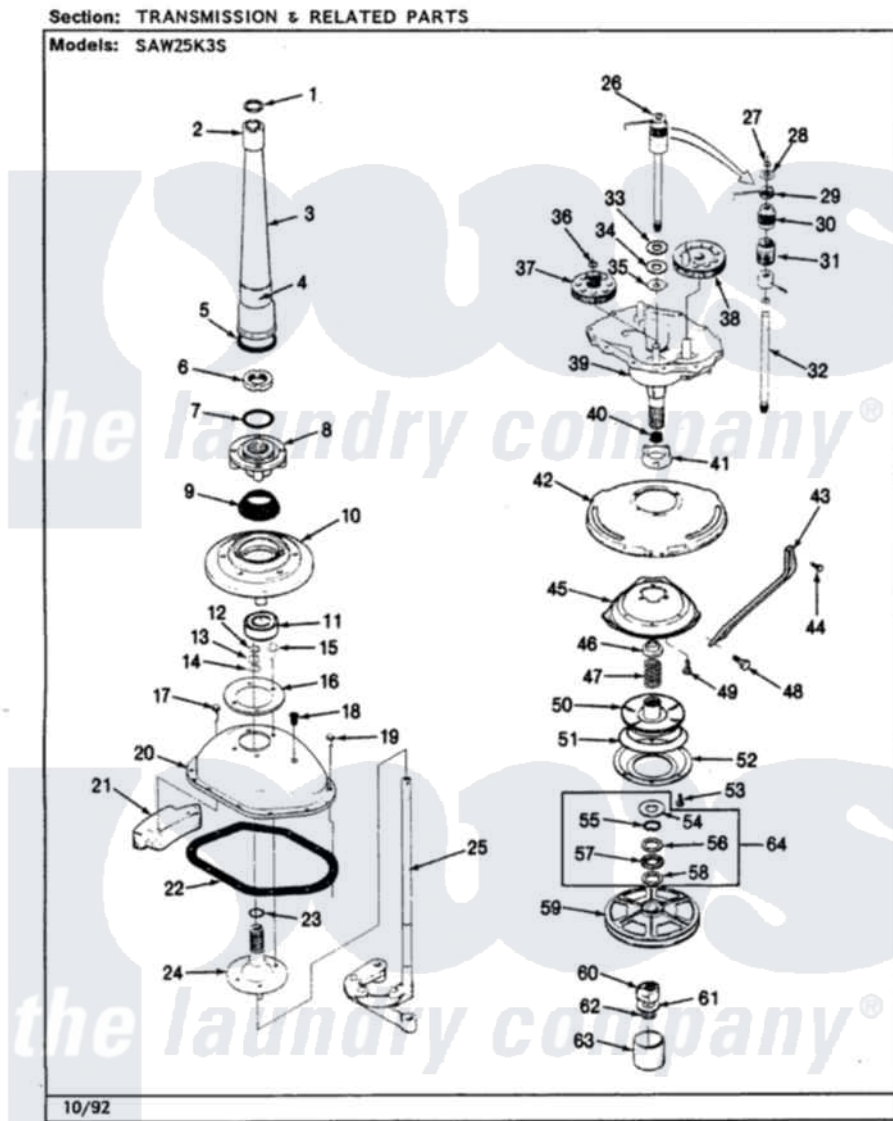

Maytag SAW25K3S 04 - TRANSMISSION

Maytag Residential Maytag SAW25K3S Washer Parts Parts Diagram 04 - TRANSMISSION
Click on the part number to view part

Item	Original Part Number	Replaced By	Status	Part Description
1	25-7941			"O" Ring, Agr Drive Shaft
2	35-2835	21001066		Bearing, Centerpost
3	35-2792	21001401		Center Pos
4	33-6790			Bearing, Agitator
"	35-2983		Not Available	CENTERPOST ASSY.
5	35-2906			Seal, Centerpost Bottom
6	35-2791			Nut, Spin Tube
7	25-7938			"O" Ring, Basket Drive Hub
8	35-3647	W10219156		Tub Seal
"	35-2715		Not Available	BASKET DRIVE HUB ASSY
9	35-2974			Tub Seal/Hub Assembly
10	35-2716	12001561		Bearing And Seal Housing Assembly
11	35-2972	12001561		Bearing And Seal Housing Assembly
"	35-2205			Bearing, Spin
12	25-7940		Not Available	RING, RETAINING (AG.