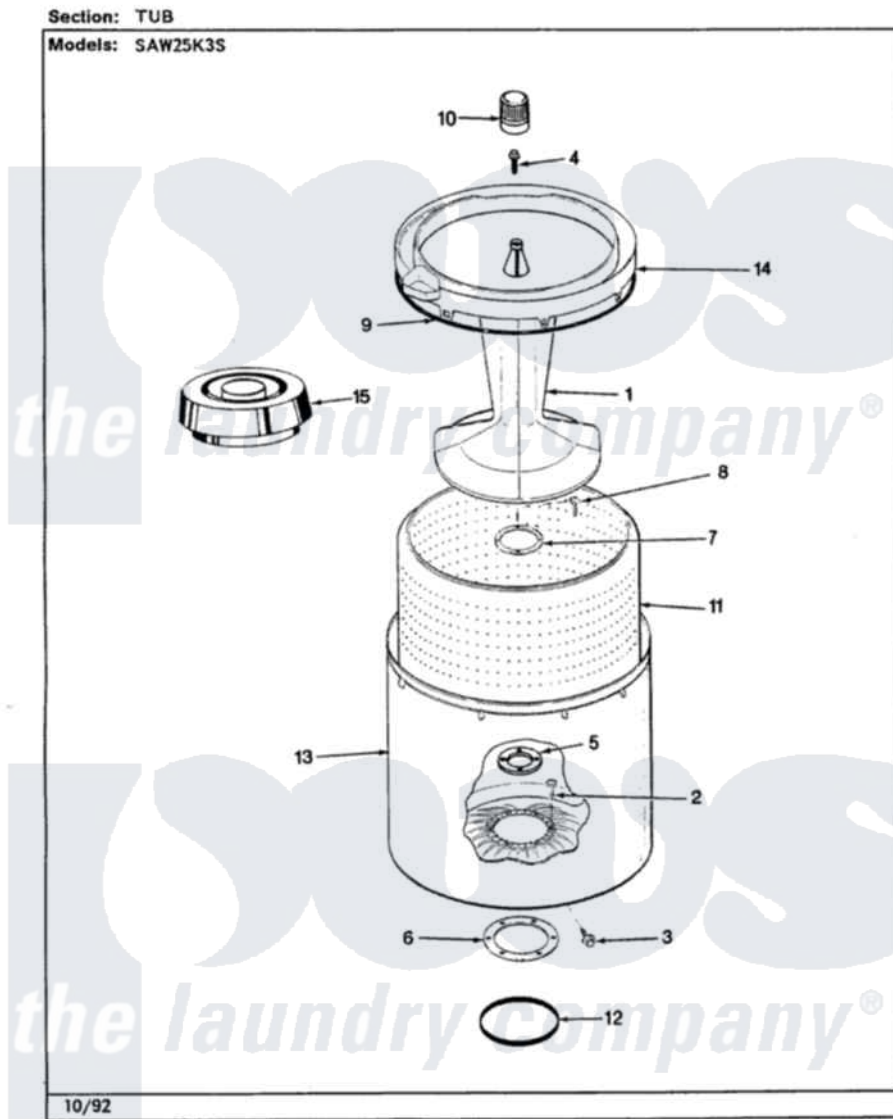

Maytag SAW25K3S 05 - TUB

Maytag [Residential Maytag SAW25K3S Washer Parts](#) Parts Diagram 05 - TUB
Click on the part number to view part

Item	Original Part Number	Replaced By	Status	Part Description
1	35-3580			Agitator
"	35-2717	35-3580		Agitator
2	25-7947	21001063		Screw, Shoulder
3	25-7953	22002933		Screw
4	25-7948	W10309247		Screw
5	35-3685			Gasket, Basket To Centerpost
"	35-2980	35-3685		Gasket, Basket To Centerpost
6	35-3686			Gasket, Tub To Housing
"	35-2979			Gasket, Tub/Hsg
7	35-3014			Gasket And Reinf. Plate Assembly
8	25-7783	4356852		Screw
9	35-2328			Seal, Tub Top
10	35-2733			Cap, Agitator
11	35-3016		Not Available	BASKET ASSY
12	35-2978			Seal, Tub/Housing
13	35-3700			Tub Assembly

"	35-2952	35-3700	Tub Assembly
14	35-2262	Not Available	SHIELD, TUB TOP
"	35-2034	Not Available	TOP, TUB
"	35-3578	Not Available	TOP, TUB
15	35-2550		Dispenser, Rinse