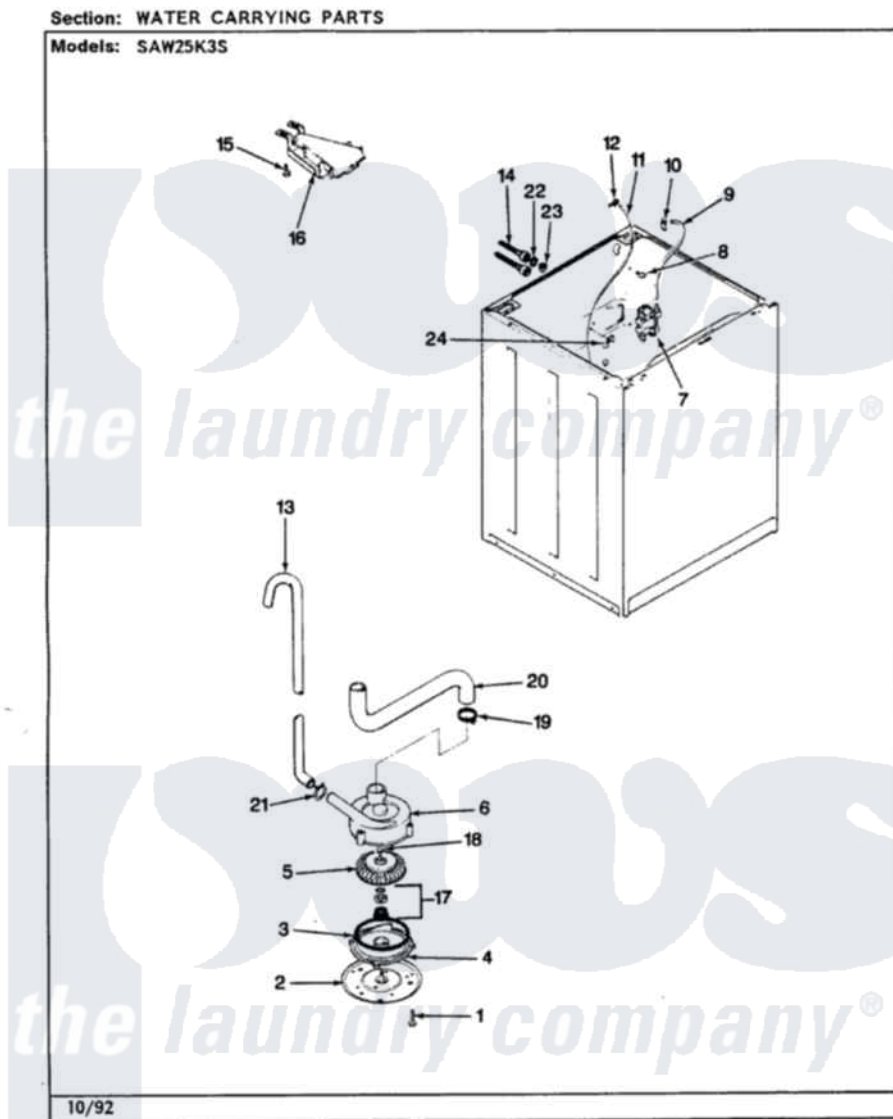

Maytag SAW25K3S 06 - WATER CARRYING

Maytag [Residential Maytag SAW25K3S Washer Parts](#) Parts Diagram 06 - WATER CARRYING
Click on the part number to view part

Item	Original Part Number	Replaced By	Status	Part Description
1	25-7405	3196164		Screw
2	33-6035		Not Available	PLATE & PULLEY ASSY.
3	33-6032			Gasket
4	35-2058			Base, Pump
5	35-2057	35-6465		Pump Assem
6	35-2099	35-6465		Pump Assem
"	35-2344			Restrictor, Flow
"	35-2056		Not Available	HOUSING, PUMP
7	35-2377	35-2375		Valve, Water Mixing-230V
"	25-7220			Clip, Cabinet Top
8	25-7867	596669		Clamp, Manifold
9	35-2378	12002749		Hose, Flume Kit
10	25-7867	596669		Clamp, Manifold
11	35-2322	21001748		Hose, Pressure Switch
"	35-2261		Not Available	PAD, PRESSURE SWITCH HOSE
12	33-6099			Clamp

13	35-2804	21001872	Hose, Drain
"	33-9537	22003814	Retainer, Drain Hose
14	33-7046	89503	Hose-Inlet
"	35-0873	76313	Hosefill
15	25-3092	90767	Screw, 8A X 3/8 HeX Washer Head Tapping
16	35-2051	21001760	Flume Assembly / Water Diverter
17	35-0707		Seal, Seat And "O" Ring
18	25-7894	W10001180	Screw
19	25-6069	Not Available	CORBIN CLAMP
"	25-6068	285655	Clamp, Hose
20	35-3584	21001915	Hose, Tub To Pump
"	35-2982		Hose Tub To Pump
21	25-7080	285655	Clamp, Hose
22	25-7048		Washer
23	33-7313	33-4264N	Strainer And Washer Kit
24	25-7796	596669	Clamp, Manifold
"	35-2319	Not Available	ADAPTER FILL HOSE