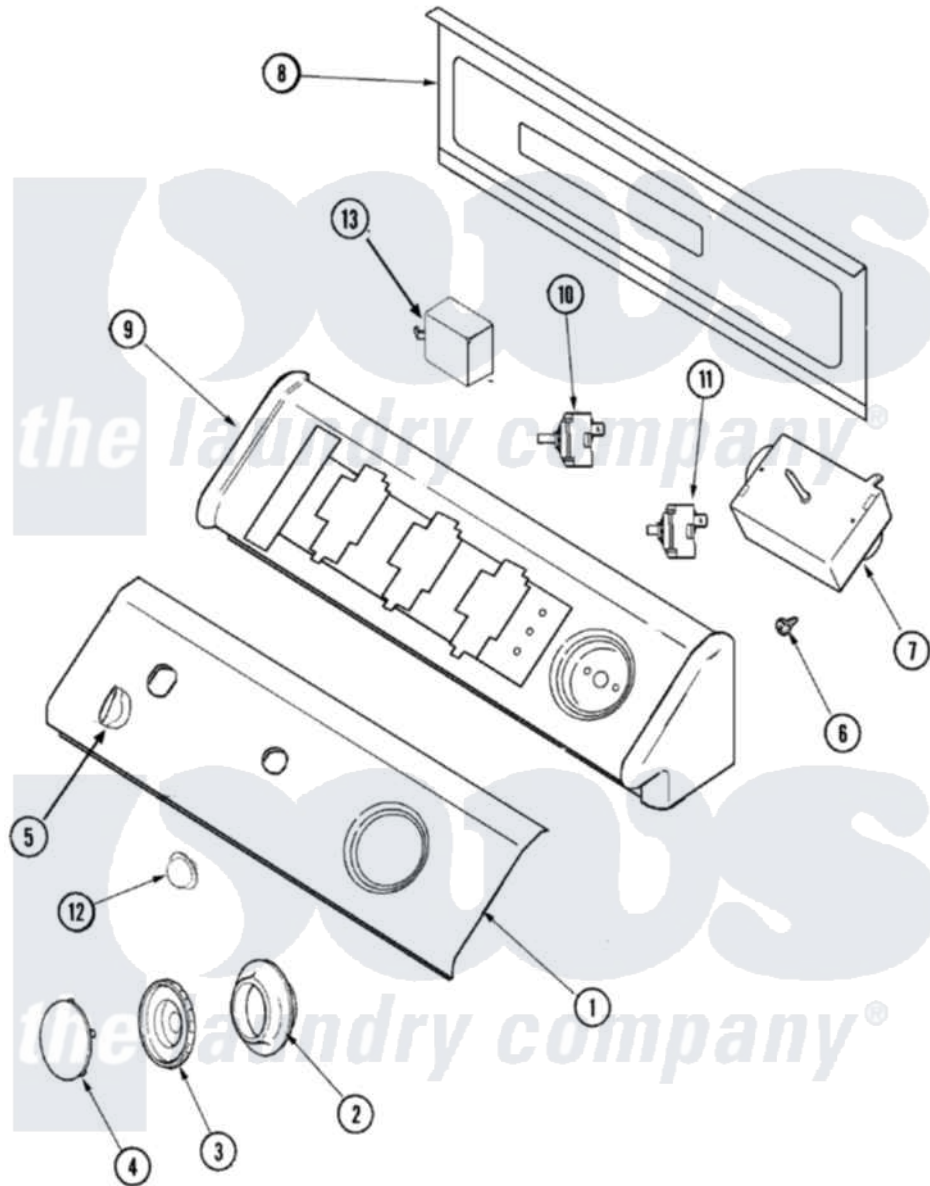

Maytag SDE2606AYW 02 - CONTROL PANEL

Maytag [Residential Maytag SDE2606AYW Dryer Parts](#) Parts Diagram 02 - CONTROL PANEL
 Click on the part number to view part

Item	Original Part Number	Replaced By	Status	Part Description
1	37001099			Facia
2	37001067			Dial, Timer
3	37001068			Knob, Timer
4	27001112	27001087		Knob, Cap
5	27001115	27001126		Knob, Selector
6	37001031	3370225		Screw
7	33001632			Timer
8	37001072			Panel, Back
9	27001110		Not Available	CONSOLE (WHT)
10	33001642			Switch, Temperature
11	37001090	33001618		Switch- PU
12	37001091			Button, Push-To-Start
13	33001623			Buzzer, Non-Adjustable
"	501086	90767		Screw, 8A X 3/8 HeX Washer Head Tapping