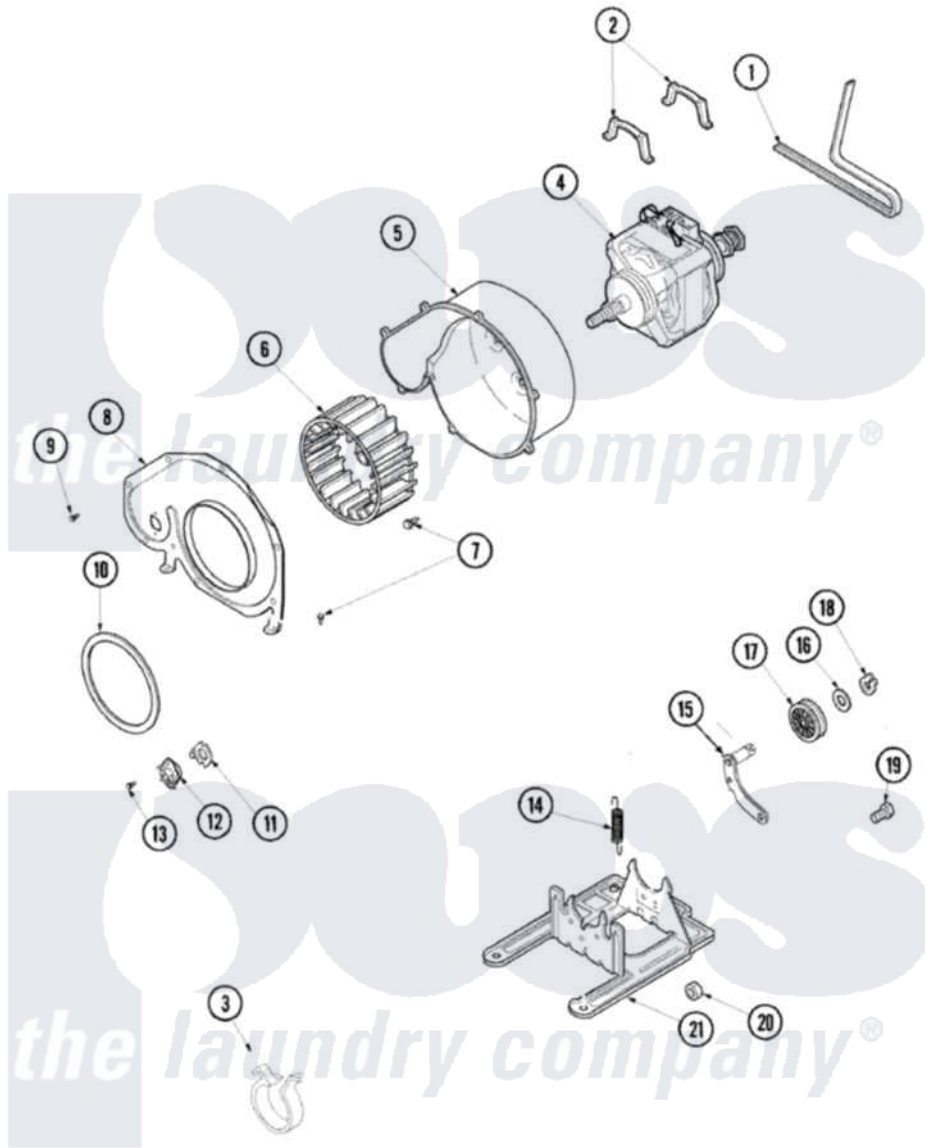

# Maytag SDE2606AYW 05 - MOTOR & FAN

Maytag [Residential Maytag SDE2606AYW Dryer Parts](#) Parts Diagram 05 - MOTOR & FAN  
 Click on the part number to view part

Item	Original Part Number	Replaced By	Status	Part Description
1	<a href="#">40111201</a>			Belt, Cylinder
2	Y58047	<a href="#">660658</a>		Clamp, Motor Mounting 343481 685441
3	<a href="#">504034</a>			Clip, Wire
4	<a href="#">2200376</a>			Motor
5	<a href="#">56020</a>			Housing, Blower
6	56000	<a href="#">510139P</a>		Assembly Blower Fan Package
7	503661	<a href="#">27001200</a>		Screw
8	500078	<a href="#">511969P</a>		Kit Blower Housing And Cover
9	<a href="#">31260</a>			Screw, No.8 X 3/8 Ind H
10	40090001	<a href="#">37001119</a>		Seal, Blower Housing
11	<a href="#">61623</a>			Thermostat, Heater-BR
12	<a href="#">503979</a>			Thermostat
"	<a href="#">37001136</a>			Thermostat, Cycling 146F
13	<a href="#">31260</a>			Screw, No.8 X 3/8 Ind H
14	<a href="#">56076</a>			Spring, Idler

15	40113501	<a href="#">37001144</a>	Assembly- Idler
16	<a href="#">52549</a>		Washer, 501 ID X3/4 Odx
17	<a href="#">Y54414</a>		Assembly, Wheel And Bearing
18	<a href="#">23748</a>		Ring, Retaining
19	<a href="#">500824</a>		Screw, 1/4-20 Unc Hex
20	52566	<a href="#">27001225</a>	Nut, Jam Mid Lock 1/4-20
21	<a href="#">503613</a>		Mount, Motor