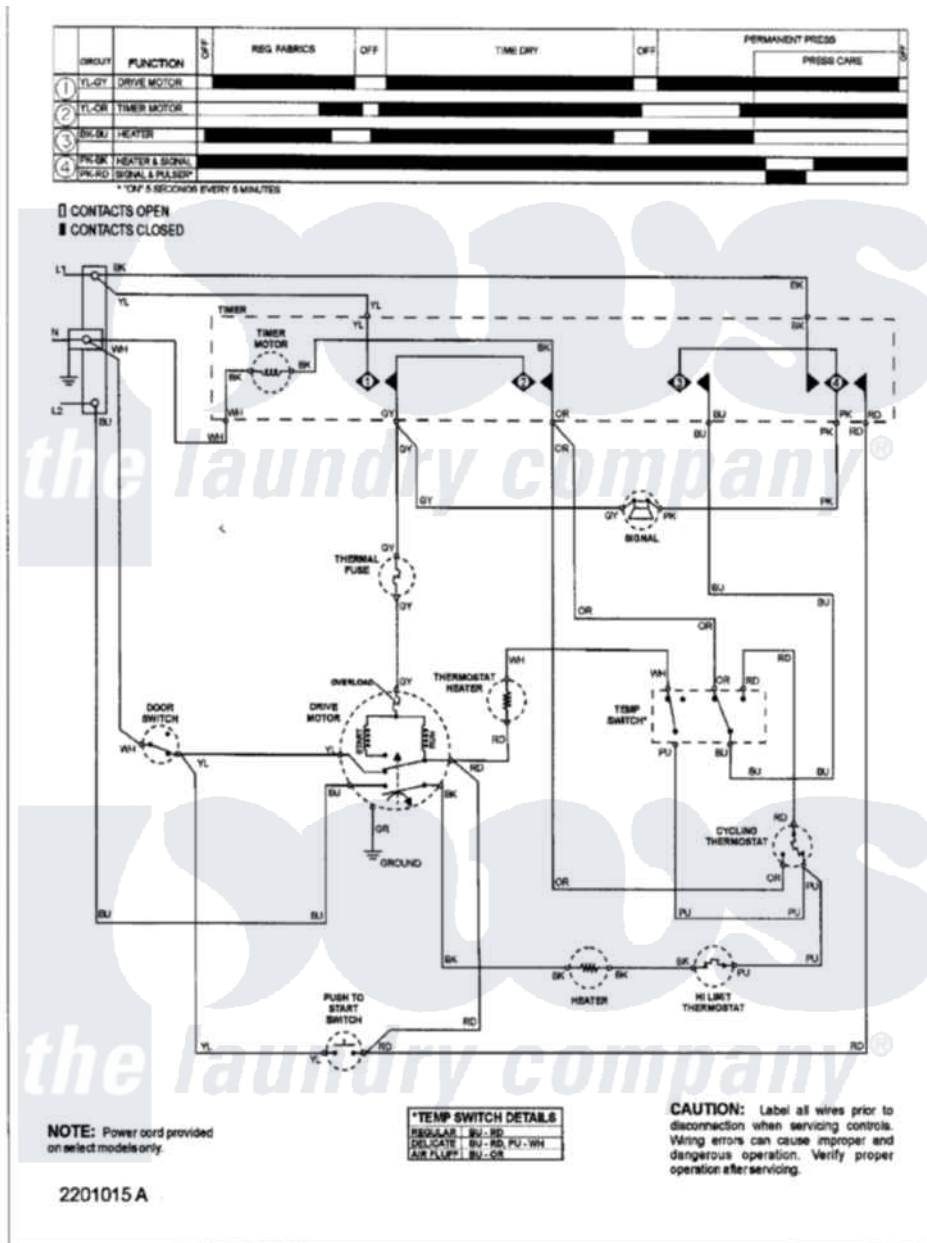

Maytag SDE2606AYW 10 - WIRING INFORMATION (SERIES 12)

Maytag Residential Maytag SDE2606AYW Dryer Parts Parts Diagram 10 - WIRING INFORMATION (SERIES 12)
 Click on the part number to view part

Item	Original Part Number	Replaced By	Status	Part Description
NI	15003424		Not Available	WIRING INFORMATION