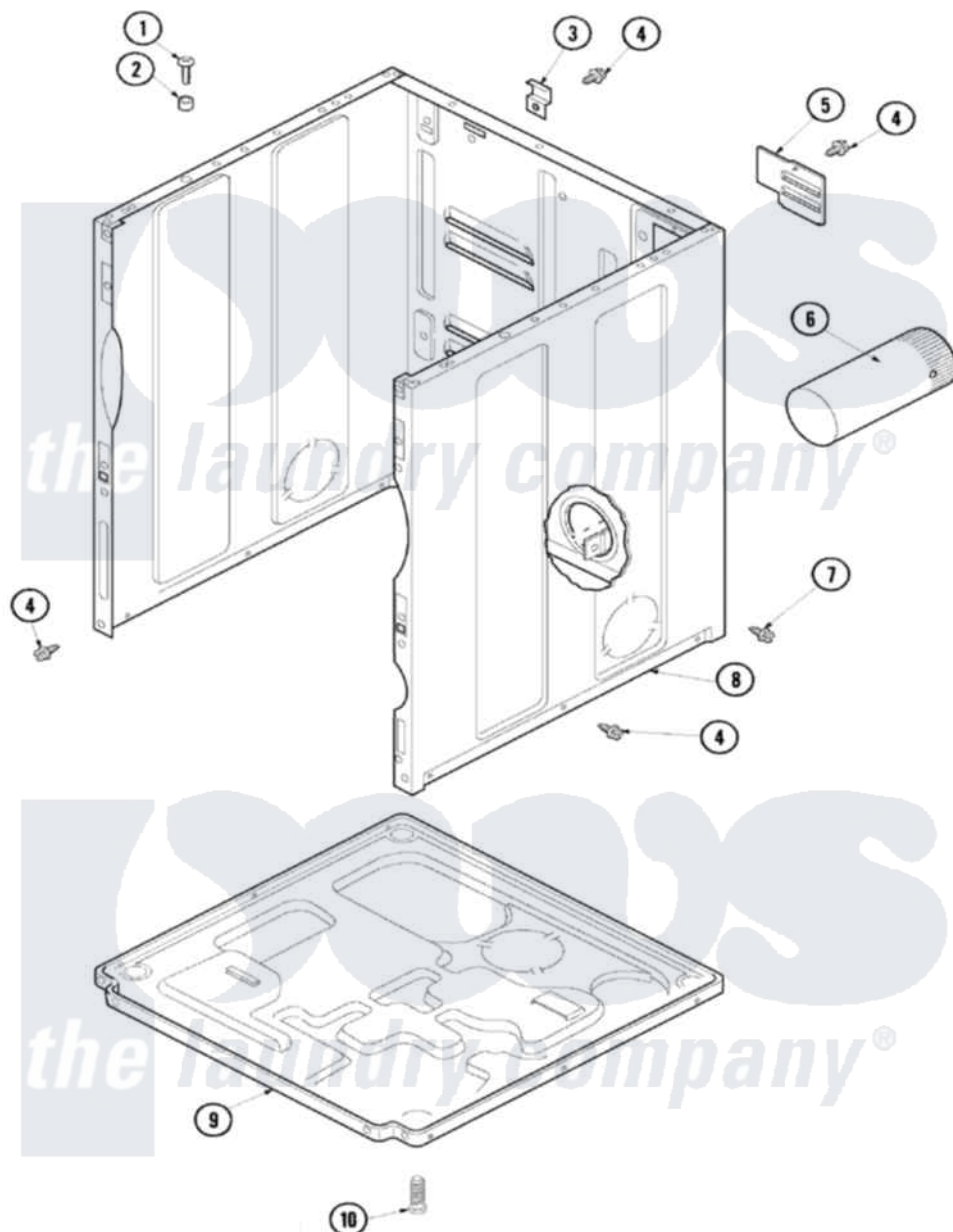

# Maytag SDE305DAYW 01 - CABINET & BASE

Maytag Residential Maytag SDE305DAYW Dryer Parts Parts Diagram 01 - CABINET & BASE  
 Click on the part number to view part

Item	Original Part Number	Replaced By	Status	Part Description
1	32671	<a href="#">Y014874</a>		Screw, Idler Arm And Sleeve
2	<a href="#">505187</a>			Locator, Panel
3	<a href="#">500003</a>			Hinge, Top
4	503661	<a href="#">27001200</a>		Screw
5	500114	<a href="#">510903</a>		Plate Access Panel
6	<a href="#">505518</a>			Duct, Exhaust
7	<a href="#">503688</a>			Screw, 10B-16 X .34 I
8	40076402WP	<a href="#">37001284</a>		Cabinet As Pack
9	<a href="#">500070</a>			Base, Dryer
10	<a href="#">Y500101</a>			Leg, Leveling
11	<a href="#">38384</a>			Relief, Strain