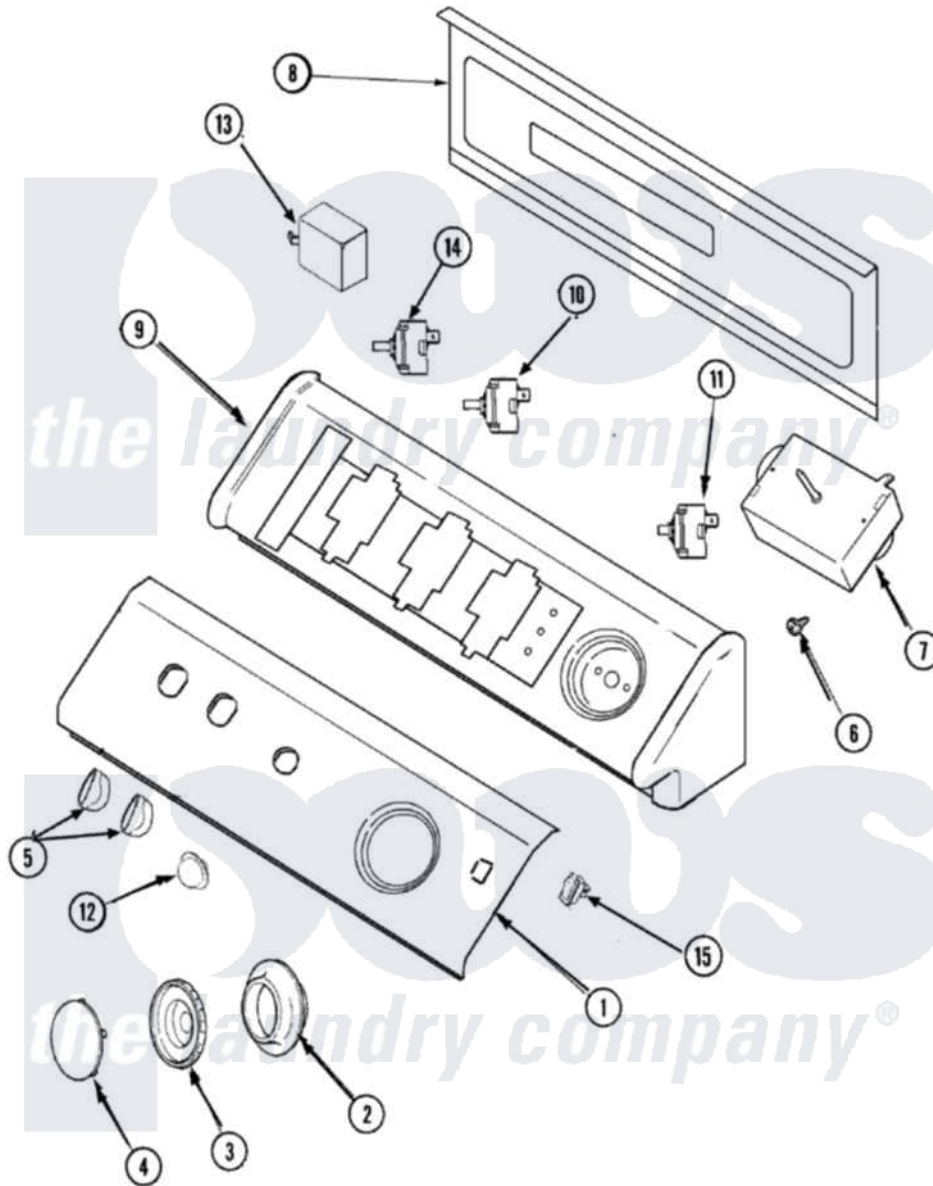

# Maytag SDE305DAYW 02 - CONTROL PANEL

Maytag [Residential Maytag SDE305DAYW Dryer Parts](#) Parts Diagram 02 - CONTROL PANEL  
 Click on the part number to view part

Item	Original Part Number	Replaced By	Status	Part Description
1	<a href="#">27001050</a>			Facia Ground Wire Assembly
"	37001088	<a href="#">37001103</a>		Facia
2	<a href="#">37001067</a>			Dial, Timer
3	<a href="#">37001068</a>			Knob, Timer
4	27001112	<a href="#">27001087</a>		Knob, Cap
5	<a href="#">27001126</a>			Knob, Selector
6	37001031	<a href="#">3370225</a>		Screw
7	37001089	<a href="#">Y2200920</a>		Timer
8	<a href="#">37001072</a>			Panel, Back
"	Y22002339	<a href="#">8534058</a>		Screw
9	27001110		Not Available	CONSOLE (WHT)
10	<a href="#">22001794</a>			Switch, Rotary
11	37001090	<a href="#">33001618</a>		Switch- PU
12	<a href="#">37001091</a>			Button, Push-To-Start
13	501086	<a href="#">90767</a>		Screw, 8A X 3/8 HeX Washer Head Tapping
"	<a href="#">33001623</a>			Buzzer, Non-Adjustable