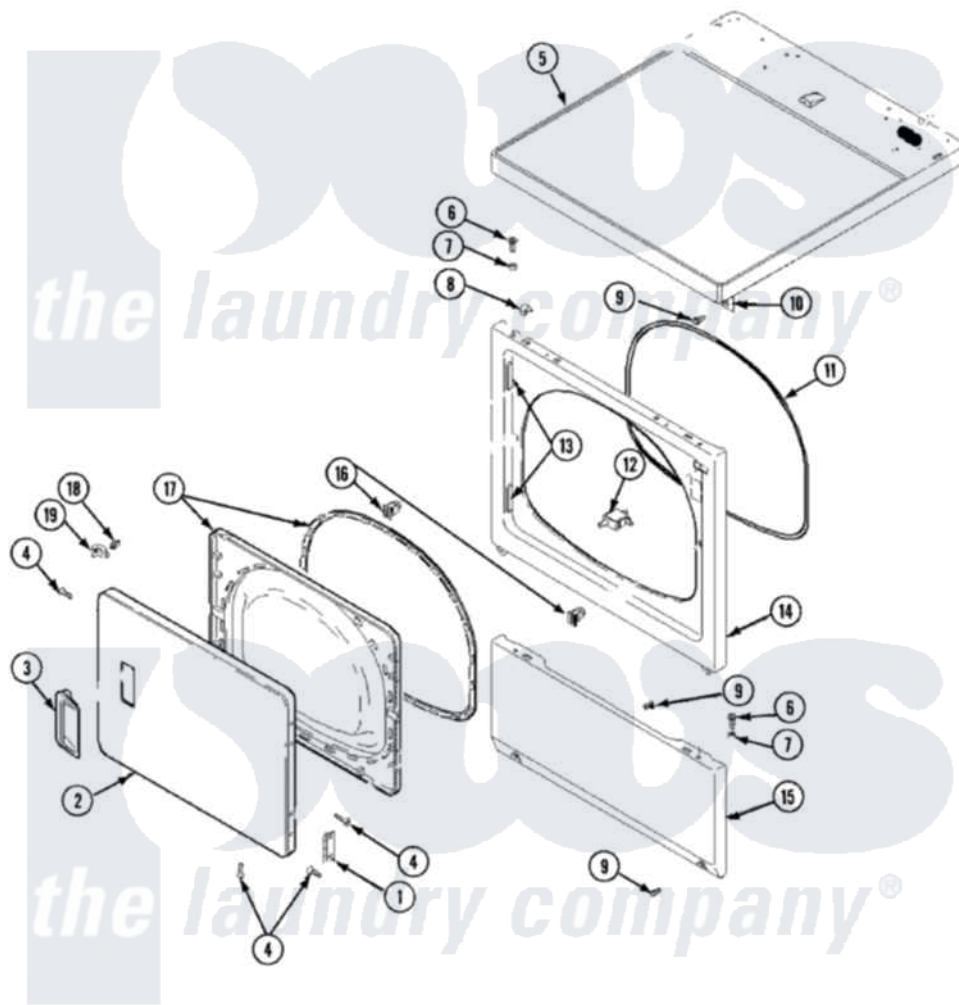

Maytag SDE305DAYW 03 - DOOR, FRONT, ACCESS & TOP PANELS

Maytag Residential Maytag SDE305DAYW Dryer Parts Parts Diagram 03 - DOOR, FRONT, ACCESS & TOP PANELS
 Click on the part number to view part

Item	Original Part Number	Replaced By	Status	Part Description
1	Y503676			Hinge, Door And Top
2	37001029			Door, Dryer
3	33001241			Handle, Door
4	37001030			Screw, No.8ab-16 x 3/4 Fh
5	Y56128			Pad, Bumper
"	37001027			Panel, Top
6	32671	Y014874		Screw, Idler Arm And Sleeve
7	505187			Locator, Panel
8	56080	22001650		Fastener, Spring
9	503661	27001200		Screw
10	40130801			Bracket, Top Mount
11	504005	511056		Seal Front Panel
12	Y504570	W10169313		Switch-Dor
13	503126			Plug, Hinge Hole
14	503656WP			Panel, Front
15	40045301WP			Panel, Access

16	54660	LA-1003	Door Catch Kit
17	37001028		Seal And Liner, Assembly
18	500039	510181	Strike Doormetal
19	40116201		Bracket, Door Strike