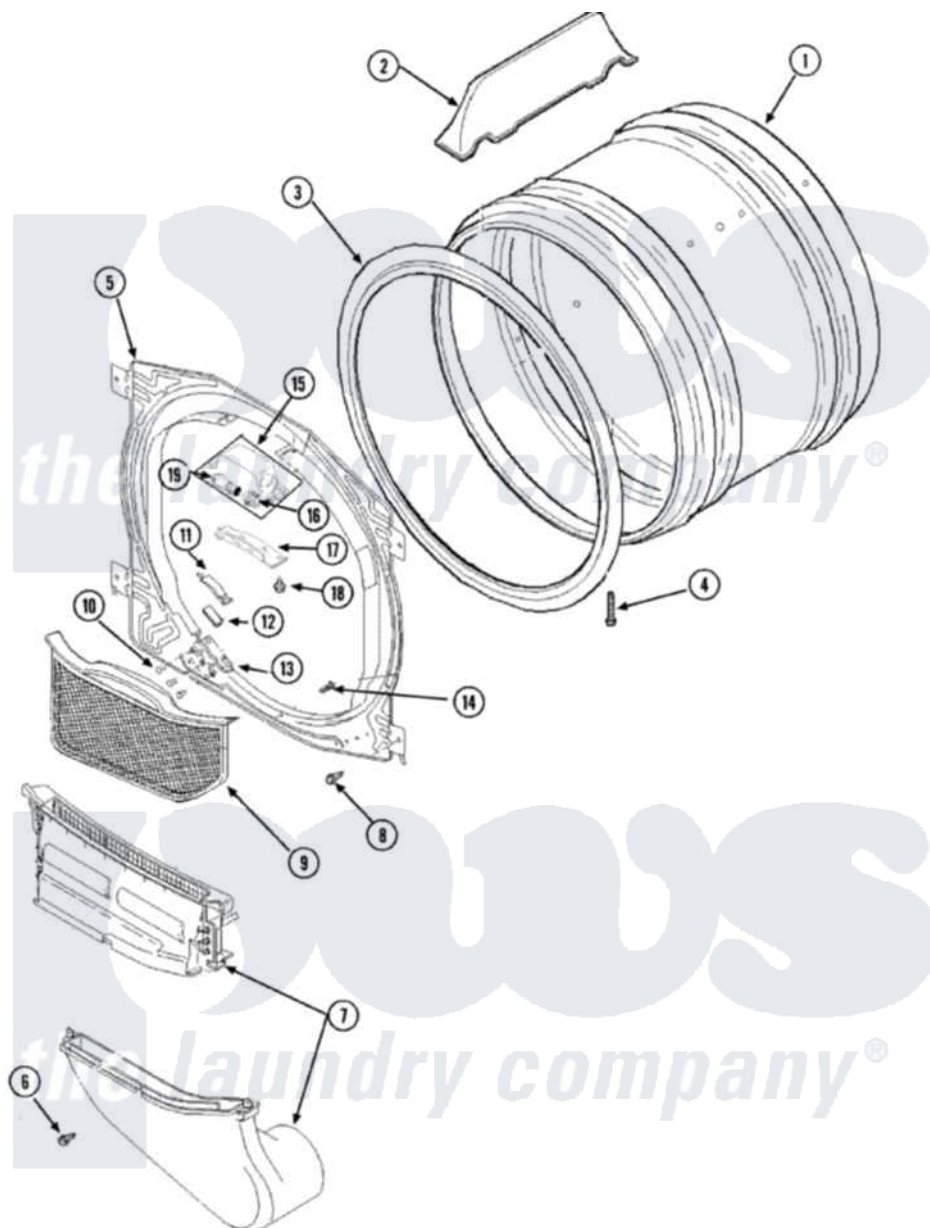

# Maytag SDE305DAYW 04 - FRONT BULKHEAD, AIR DUCT & CYLINDER

Maytag Residential Maytag SDE305DAYW Dryer Parts Parts Diagram 04 - FRONT BULKHEAD, AIR DUCT & CYLINDER

Click on the part number to view part

Item	Original Part Number	Replaced By	Status	Part Description
1	<a href="#">504467WP</a>			Cylinder Assembly
2	503703	<a href="#">12002559</a>		Baffle Kit
3	501801	<a href="#">37001132</a>		Seal, Cylinder
4	<a href="#">Y62588</a>			Screw, 10BT-12 X 1 Tap
5	<a href="#">503616WP</a>			Assembly, Frt Bulkhead
6	<a href="#">501285</a>			Screw, No.12 X 9/16-Pla
7	40124501	<a href="#">37001141</a>		Air Duct Assembly
8	<a href="#">503688</a>			Screw, 10B-16 X .34 I
9	40124401	<a href="#">37001142</a>		Filter, Lint
10	37001031	<a href="#">3370225</a>		Screw
11	40116501	<a href="#">37001298</a>		Glide- Dry
12	500121	<a href="#">510189</a>		Pad Felt
13	<a href="#">37001036</a>			Bracket, Cylinder Glide
14	<a href="#">500226</a>			Screw, 8b-16 x 5/8 Tap
15	<a href="#">Y504452</a>			Light Assembly
16	504458	<a href="#">Y504452</a>		Light Assembly

17 [40094301](#)

Lens, Light

18 [505295](#)

Screw, No.8ab-16 x 3/4 PH

19 Y60954

[67001316](#)

Bulb, Light