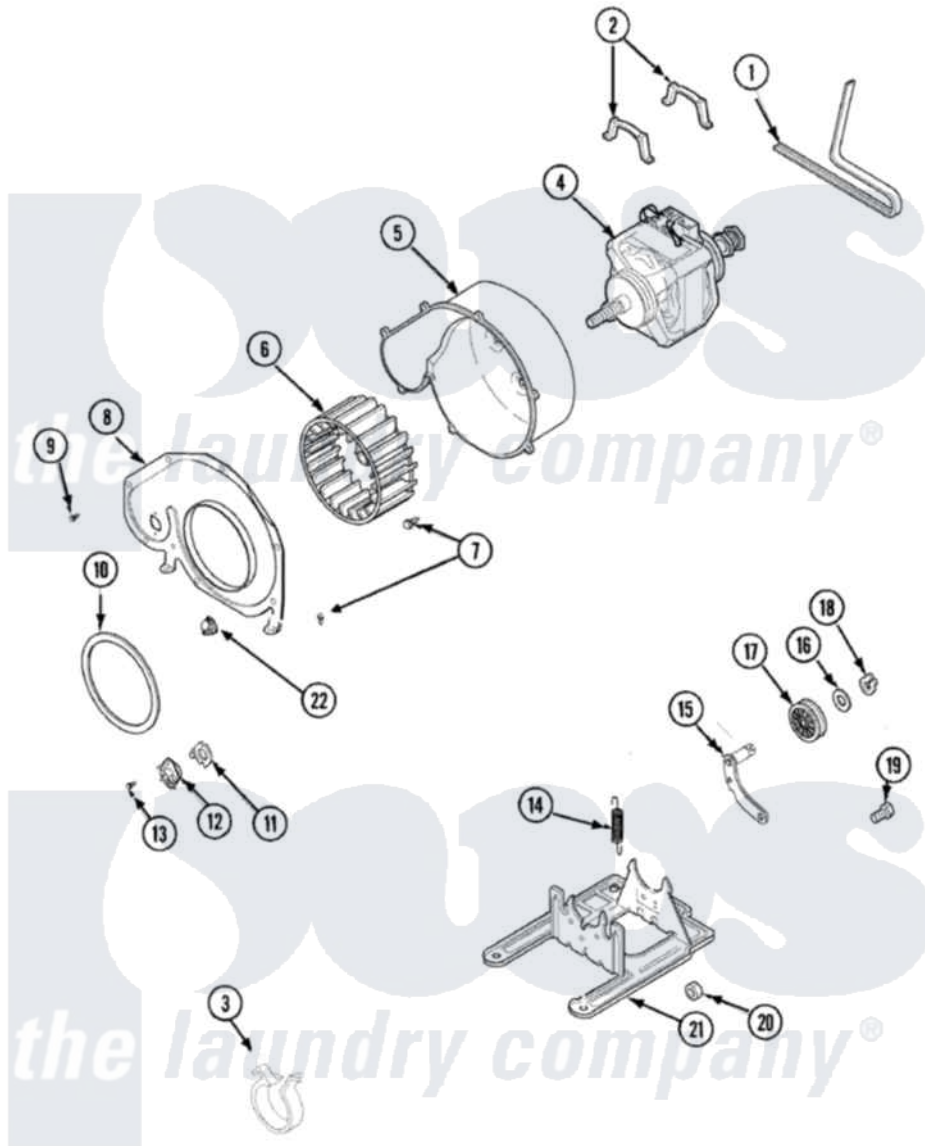

Maytag SDE305DAYW 05 - MOTOR & FAN

Maytag [Residential Maytag SDE305DAYW Dryer Parts](#) Parts Diagram 05 - MOTOR & FAN
 Click on the part number to view part

Item	Original Part Number	Replaced By	Status	Part Description
1	40111201			Belt, Cylinder
2	Y58047	660658		Clamp, Motor Mounting 343481 685441
3	504034			Clip, Wire
4	2200376			Motor
5	56020			Housing, Blower
6	56000	510139P		Assembly Blower Fan Package
7	503661	27001200		Screw
8	500078	511969P		Kit Blower Housing And Cover
9	31260			Screw, No.8 X 3/8 Ind H
10	40090001	37001119		Seal, Blower Housing
11	61623			Thermostat, Heater-BR
12	37001136			Thermostat, Cycling 146F
13	31260			Screw, No.8 X 3/8 Ind H
14	56076			Spring, Idler
15	40113501	37001144		Assembly- Idler

16	52549	Washer, 501 ID X3/4 Odx
17	Y54414	Assembly, Wheel And Bearing
18	23748	Ring, Retaining
19	500824	Screw, 1/4-20 Unc Hex
20	52566	27001225 Nut, Jam Mid Lock 1/4-20
21	503613	Mount, Motor