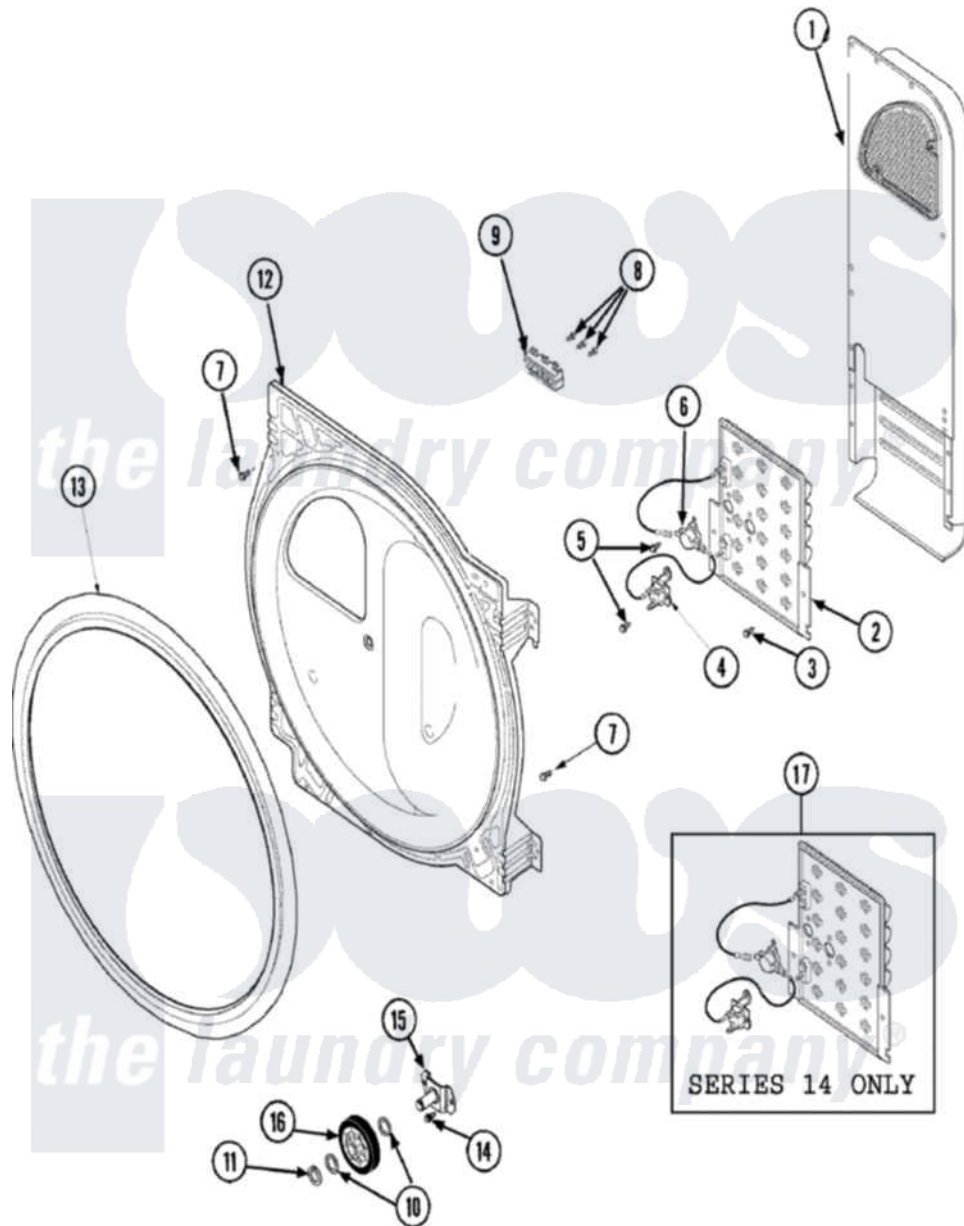

Maytag SDE305DAYW 06 - REAR BLKHD, AIR DUCT, ROLLER&HTR (ELE)

Maytag Residential Maytag SDE305DAYW Dryer Parts Parts Diagram 06 - REAR BLKHD, AIR DUCT, ROLLER&HTR (ELE)

Click on the part number to view part

Item	Original Part Number	Replaced By	Status	Part Description
1	503605			Assembly, Heater Duct
2	Y503978			Assembly, Heater Kit
"	Y503978			Assembly, Heater Kit
"	37001134	37001139		Repair Kit, 5300w Element
3	503688			Screw, 10B-16 X .34 I
4	40113801			Fuse, Thermal
"	40113801			Fuse, Thermal
"	37001135	37001139		Repair Kit, 5300w Element
5	23222	3177991		Screw
6	Y62641	W10116735		Thermistor-Fix
"	Y62641	W10116735		Thermistor-Fix
"	37001133			Thermostat, 240F Limit
7	20530			Screw, 10-24 x 3/8 Hex
8	Y61199	3400094		Screw, 10-32 X 3/8
9	61923			Block, Terminal
10	52549			Washer, 501 ID X3/4 Odx

11	23748	Ring, Retaining	
12	502614WP	Bulkhead, Rear	
13	501801	37001132	Seal, Cylinder
14	503688	Screw, 10B-16 X .34 I	
15	40113601	Assembly, Roller Brkt	
16	37001042	Assembly, Cylinder Roller	
17	37001139	Repair Kit, 5300w Element	