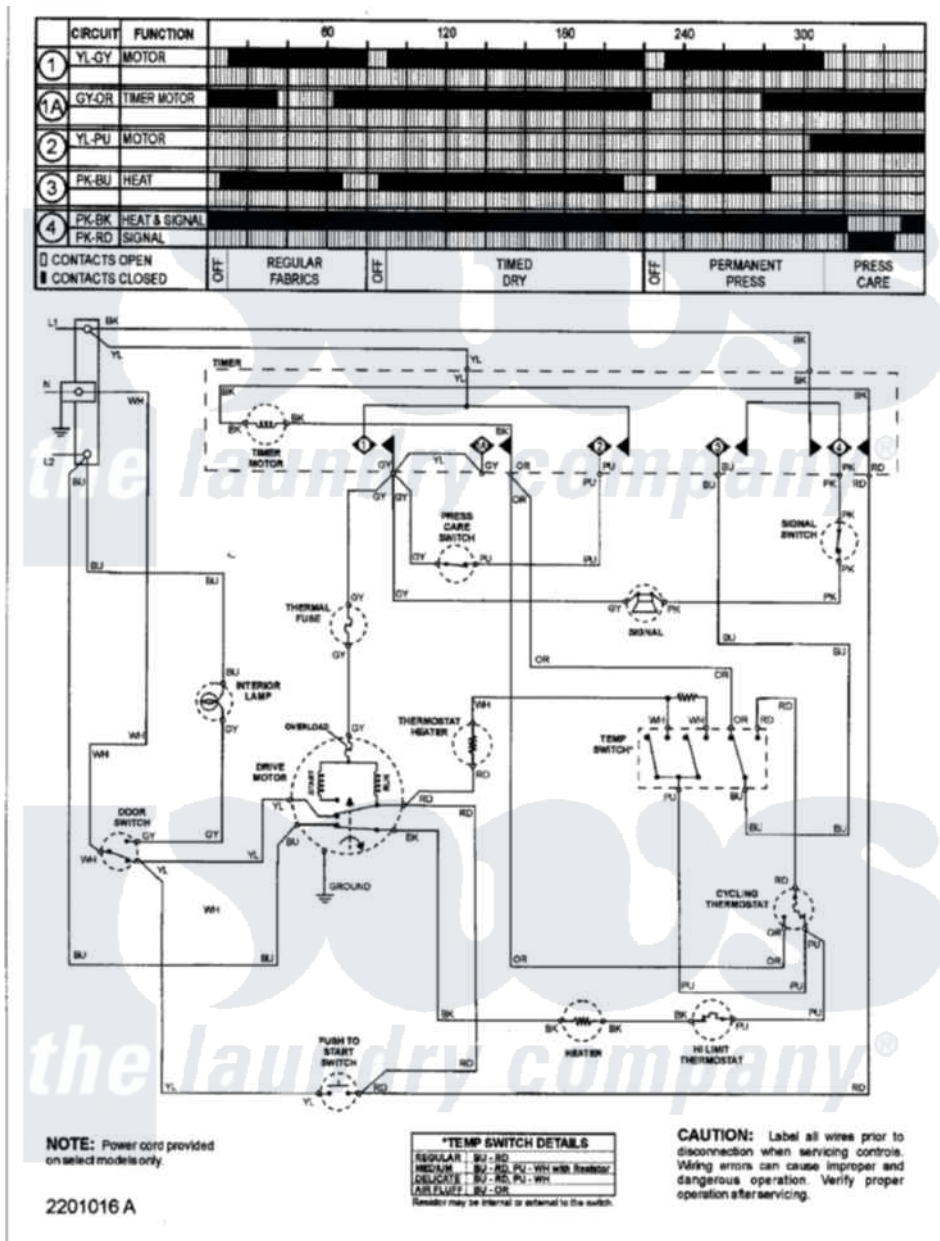

Maytag SDE305DAYW 10 - WIRING INFORMATION (SERIES 12)

Maytag Residential Maytag SDE305DAYW Dryer Parts Parts Diagram 10 - WIRING INFORMATION (SERIES 12)
 Click on the part number to view part

Item	Original Part Number	Replaced By	Status	Part Description
NI	15003425		Not Available	WIRING INFORMATION