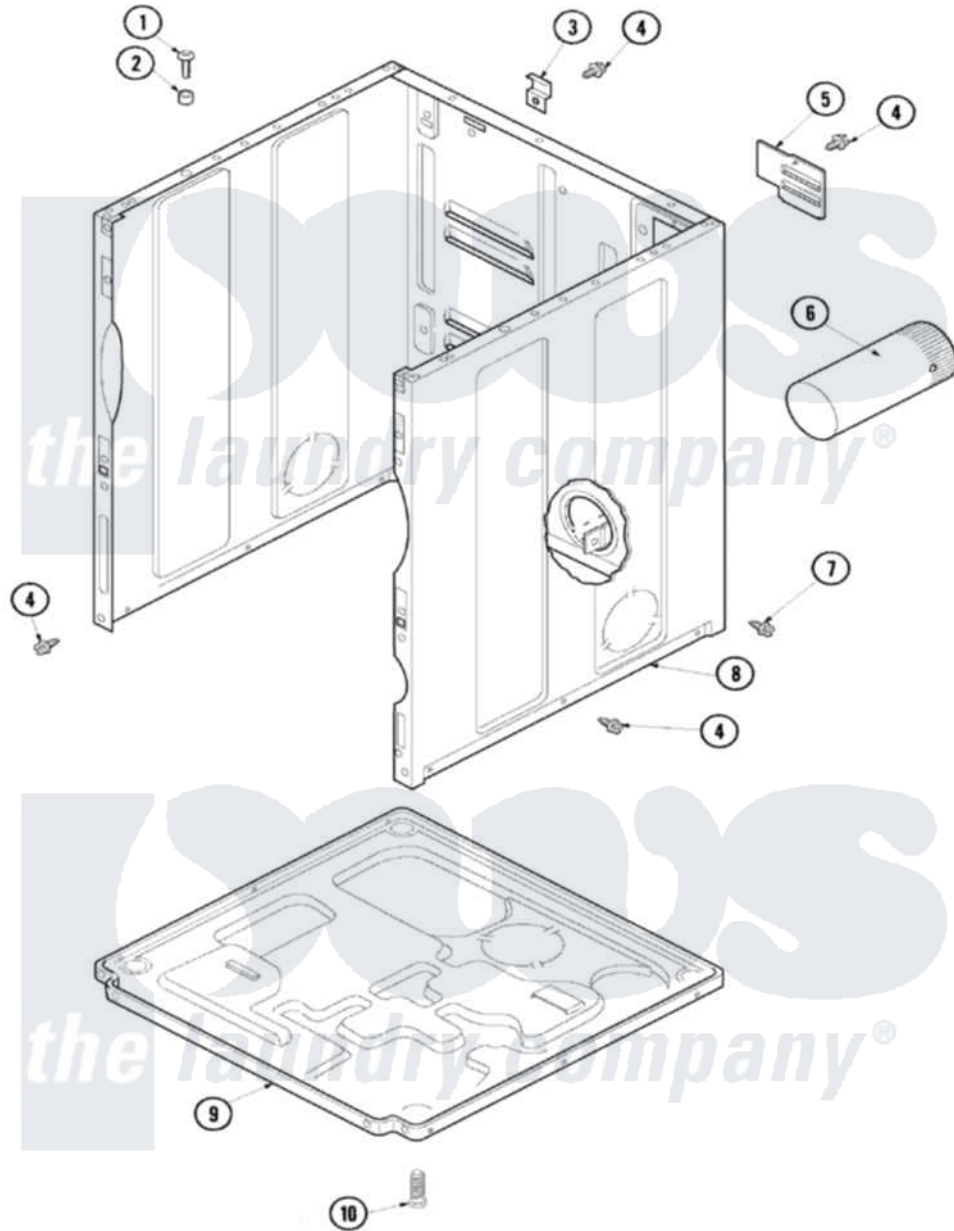

Maytag SDE305DAZW 01 - CABINET & BASE

Maytag Residential Maytag SDE305DAZW Dryer Parts Parts Diagram 01 - CABINET & BASE
 Click on the part number to view part

Item	Original Part Number	Replaced By	Status	Part Description
1	32671	Y014874		Screw, Idler Arm And Sleeve
2	505187			Locator, Panel
3	500003			Hinge, Top
4	503661	27001200		Screw
5	503293			Plate, Access Cover
6	505518			Duct, Exhaust
7	503688			Screw, 10B-16 X .34 I
8	40076402WP	37001284		Cabinet As Pack
9	500070			Base, Dryer
10	Y500101			Leg, Leveling
11	38384			Relief, Strain
"	40097501	33002916		Power Cord, Canadian 240V