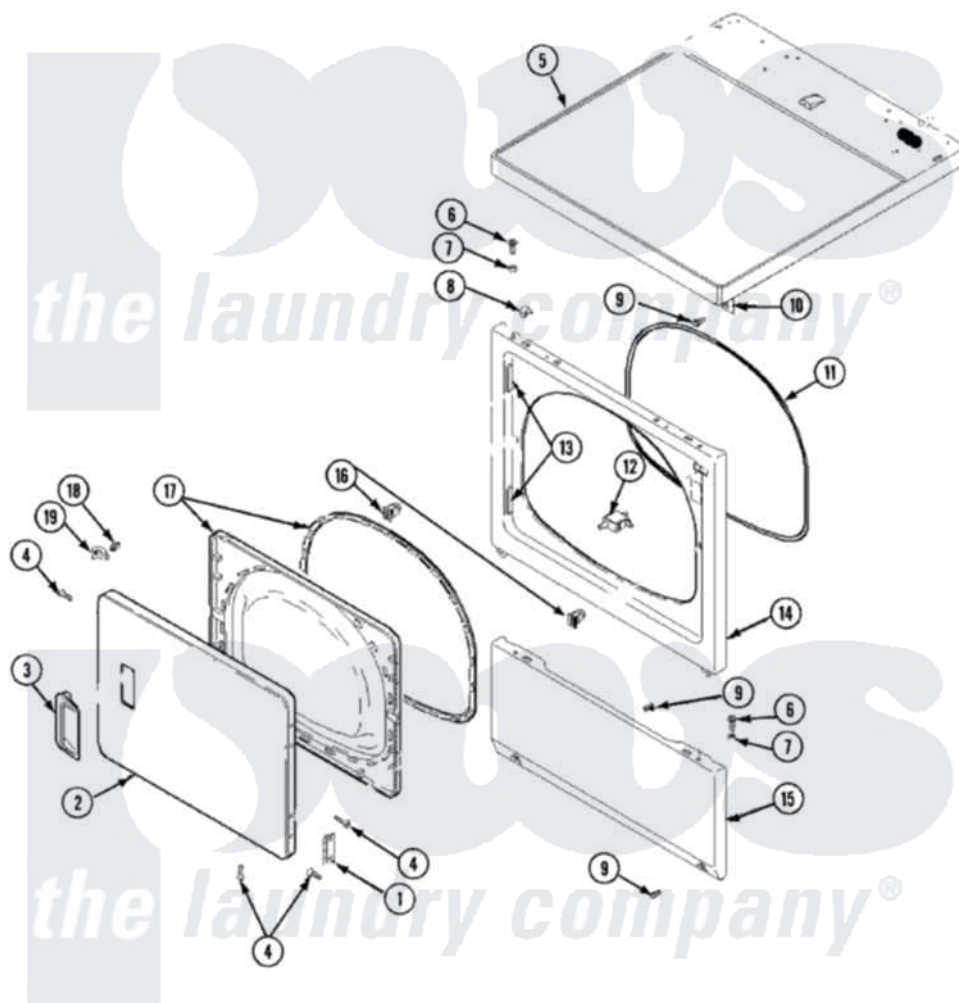

Maytag SDE305DAZW 03 - DOOR, FRONT, ACCESS & TOP PANELS

Maytag Residential Maytag SDE305DAZW Dryer Parts Parts Diagram 03 - DOOR, FRONT, ACCESS & TOP PANELS
 Click on the part number to view part

Item	Original Part Number	Replaced By	Status	Part Description
1	Y503676			Hinge, Door And Top
2	37001029			Door, Dryer
3	33001241			Handle, Door
4	37001030			Screw, No.8ab-16 x 3/4 Fh
5	Y56128			Pad, Bumper
"	37001027			Panel, Top
6	32671	Y014874		Screw, Idler Arm And Sleeve
7	505187			Locator, Panel
8	56080	22001650		Fastener, Spring
9	503661	27001200		Screw
10	40130801			Bracket, Top Mount
11	504005	511056		Seal Front Panel
12	Y504570	W10169313		Switch-Dor
13	503126			Plug, Hinge Hole
14	503656WP			Panel, Front
15	40045301WP			Panel, Access

16	54660	LA-1003	Door Catch Kit
17	37001028		Seal And Liner, Assembly
18	500039	510181	Strike Doormetal
19	40116201		Bracket, Door Strike