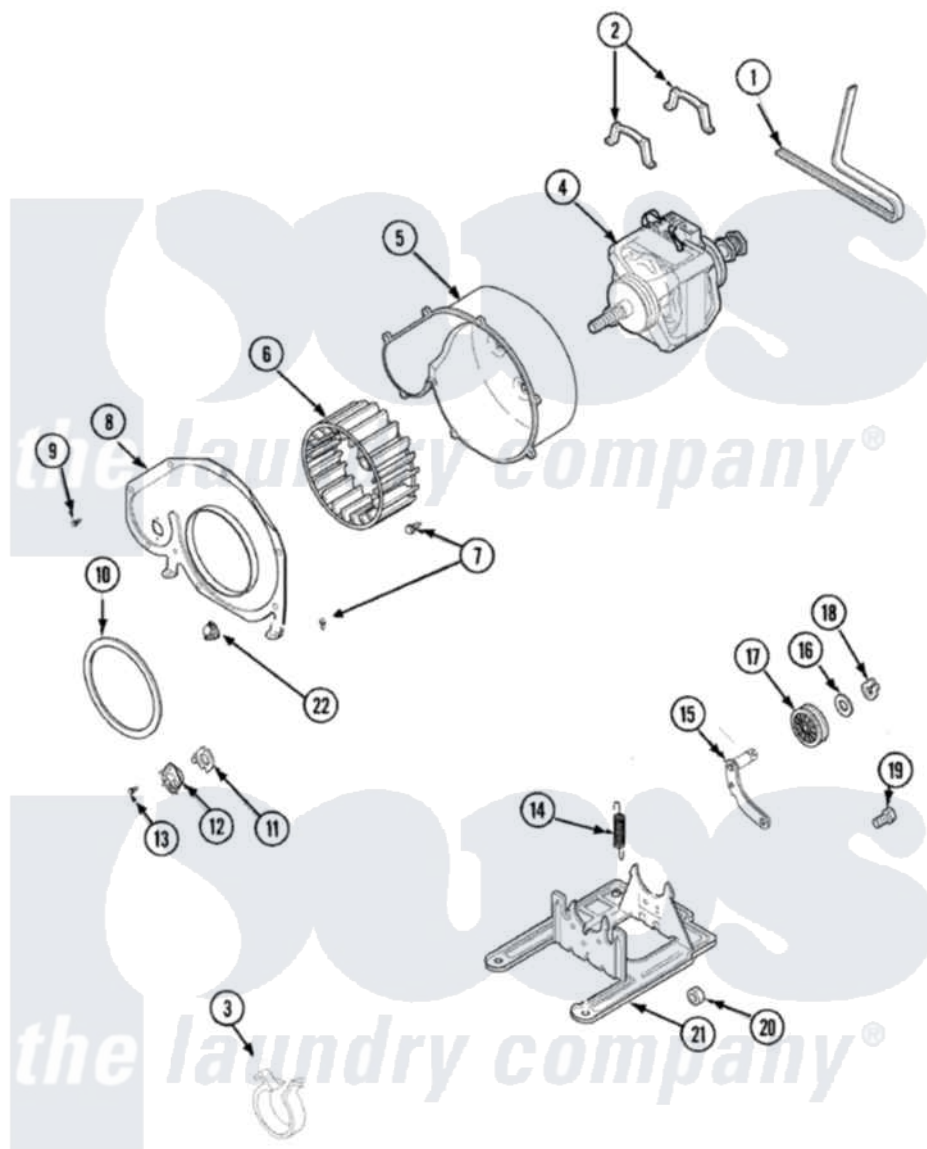

# Maytag SDE305DAZW 05 - MOTOR & FAN

Maytag [Residential Maytag SDE305DAZW Dryer Parts](#) Parts Diagram 05 - MOTOR & FAN  
 Click on the part number to view part

Item	Original Part Number	Replaced By	Status	Part Description
1	<a href="#">40111201</a>			Belt, Cylinder
2	Y58047	<a href="#">660658</a>		Clamp, Motor Mounting 343481 685441
3	<a href="#">504034</a>			Clip, Wire
4	<a href="#">2200376</a>			Motor
5	<a href="#">56020</a>			Housing, Blower
6	56000	<a href="#">510139P</a>		Assembly Blower Fan Package
7	503661	<a href="#">27001200</a>		Screw
8	500078	<a href="#">511969P</a>		Kit Blower Housing And Cover
9	<a href="#">31260</a>			Screw, No.8 X 3/8 Ind H
10	40090001	<a href="#">37001119</a>		Seal, Blower Housing
11	<a href="#">61623</a>			Thermostat, Heater-BR
12	<a href="#">37001136</a>			Thermostat, Cycling 146F
"	<a href="#">503979</a>			Thermostat
13	<a href="#">31260</a>			Screw, No.8 X 3/8 Ind H
14	<a href="#">56076</a>			Spring, Idler

15	40113501	<a href="#">37001144</a>	Assembly- Idler
16	<a href="#">52549</a>		Washer, 501 ID X3/4 Odx
17	<a href="#">Y54414</a>		Assembly, Wheel And Bearing
18	<a href="#">23748</a>		Ring, Retaining
19	<a href="#">500824</a>		Screw, 1/4-20 Unc Hex
20	52566	<a href="#">27001225</a>	Nut, Jam Mid Lock 1/4-20
21	<a href="#">503613</a>		Mount, Motor
22	<a href="#">503979</a>		Thermostat