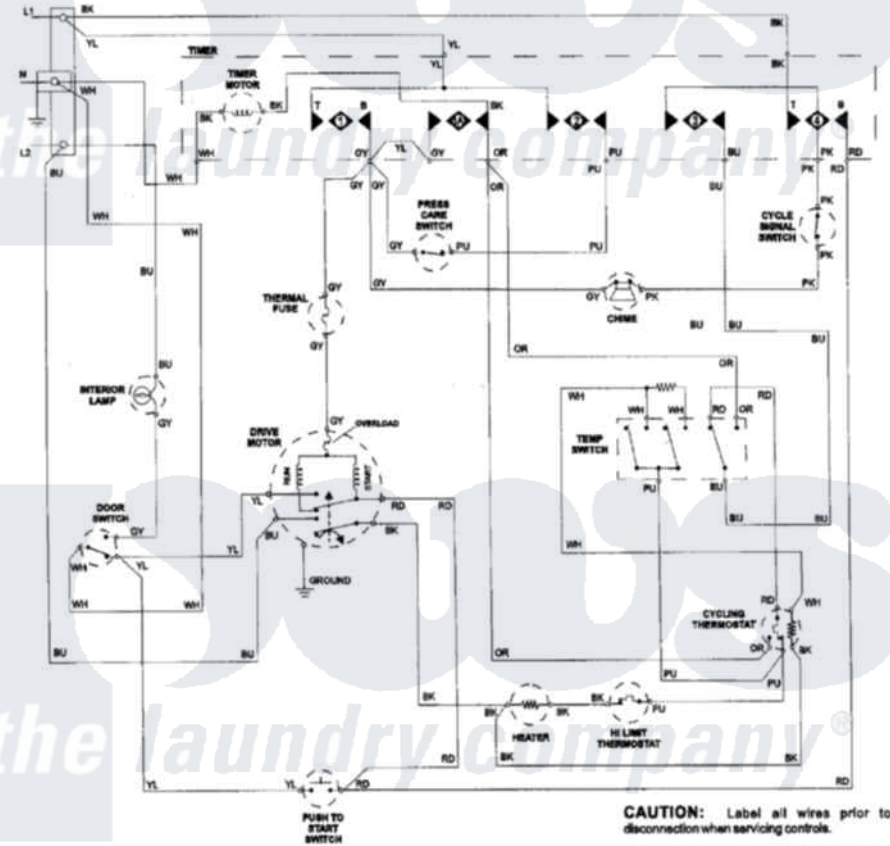

Maytag SDE305DAZW 08 - WIRING INFORMATION

| CIRCUIT | FUNCTION | 60 | 120 | 180 | 240 | 300 |
|---------|-----------------------------------|------------------|-----|-----|-----|-----|
| 1 | YL-GY MOTOR | [Wiring pattern] | | | | |
| 1A | GY-OR TIMER MOTOR | [Wiring pattern] | | | | |
| 2 | YL-PU MOTOR | [Wiring pattern] | | | | |
| 3 | PK-BU HEAT | [Wiring pattern] | | | | |
| 4 | PK-BK HEAT BUZZER PK-RD BUZZER | [Wiring pattern] | | | | |

2200732 A

CAUTION: Label all wires prior to disconnection when servicing controls. Wiring errors can cause improper and dangerous operation. Verify proper operation after servicing.

Maytag Residential Maytag SDE305DAZW Dryer Parts Parts Diagram 08 - WIRING INFORMATION
 Click on the part number to view part

| Item | Original Part Number | Replaced By | Status | Part Description |
|------|----------------------|-------------|---------------|--------------------|
| NI | 15003298 | | Not Available | WIRING INFORMATION |