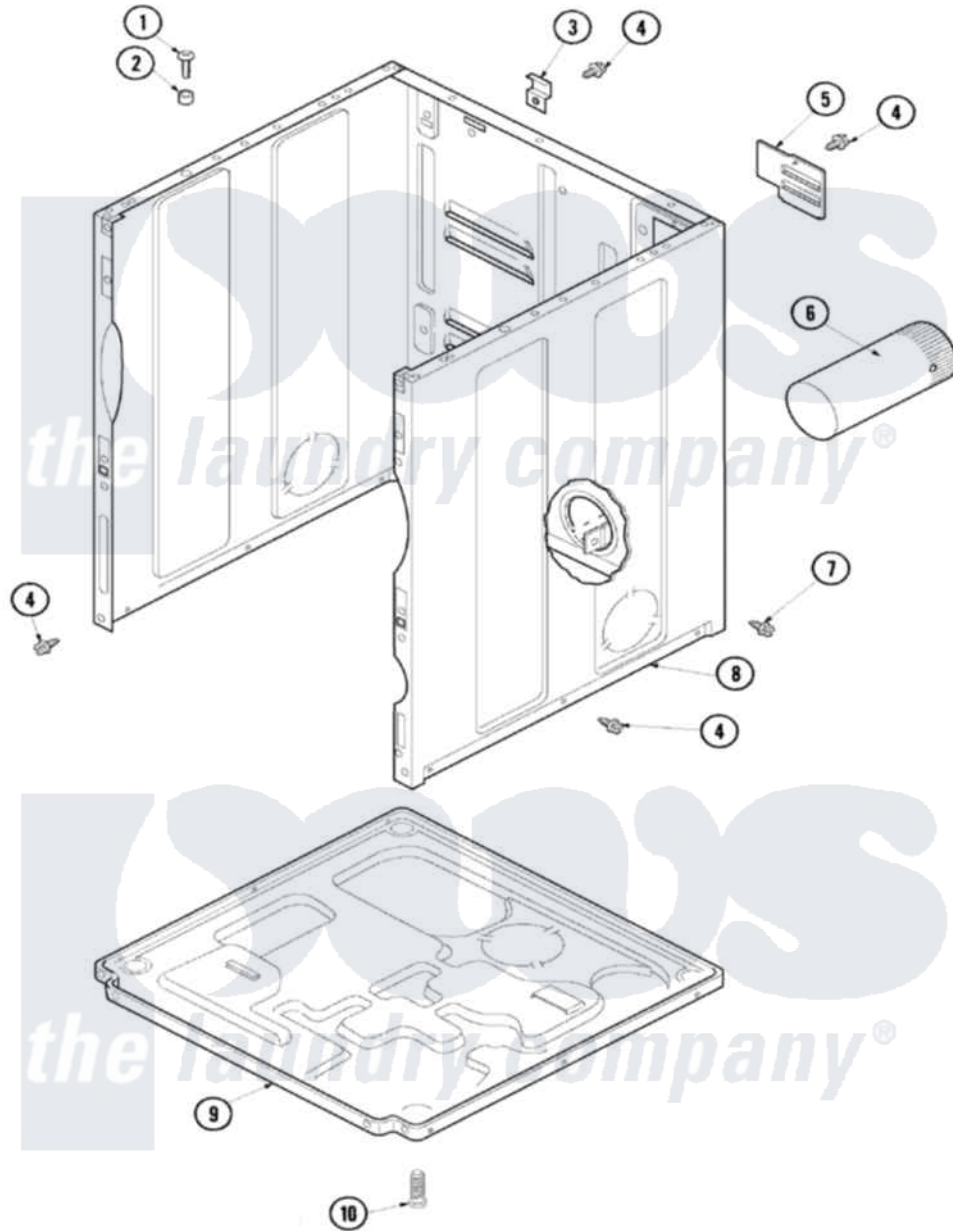

# Maytag SDE3606AYQ 01 - CABINET & BASE

Maytag Residential Maytag SDE3606AYQ Dryer Parts Parts Diagram 01 - CABINET & BASE  
 Click on the part number to view part

Item	Original Part Number	Replaced By	Status	Part Description
1	32671	<a href="#">Y014874</a>		Screw, Idler Arm And Sleeve
2	<a href="#">505187</a>			Locator, Panel
3	<a href="#">500003</a>			Hinge, Top
4	503661	<a href="#">27001200</a>		Screw
5	500114	<a href="#">510903</a>		Plate Access Panel
6	<a href="#">505518</a>			Duct, Exhaust
7	<a href="#">503688</a>			Screw, 10B-16 X .34 I
8	<a href="#">40076402CP</a>			Cabinet, Dryer And Washer
9	<a href="#">500070</a>			Base, Dryer
10	<a href="#">Y500101</a>			Leg, Leveling