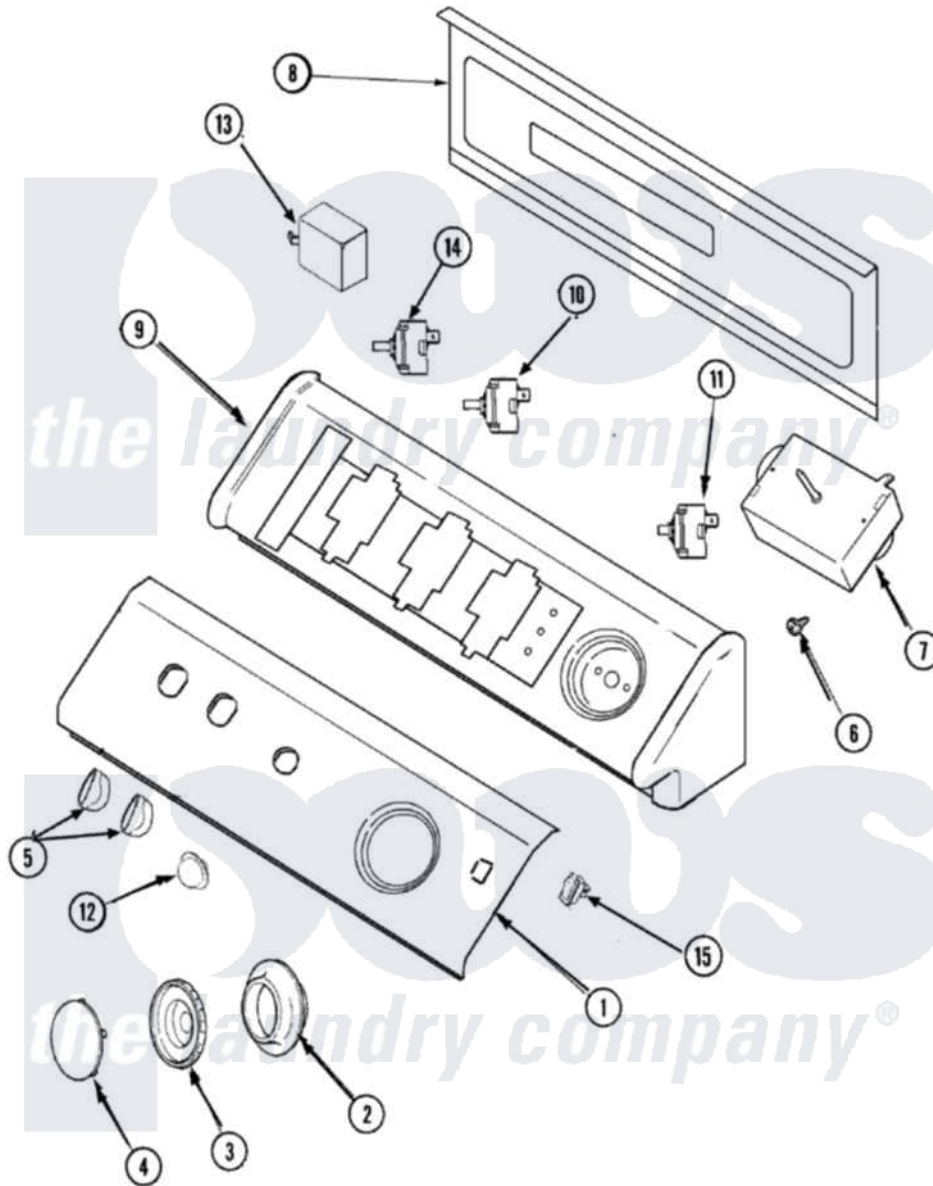

# Maytag SDE3606AYQ 02 - CONTROL PANEL

Maytag [Residential Maytag SDE3606AYQ Dryer Parts](#) Parts Diagram 02 - CONTROL PANEL  
 Click on the part number to view part

Item	Original Part Number	Replaced By	Status	Part Description
1	<a href="#">37001114</a>			Facia
2	<a href="#">37001118</a>			Dial, Timer
3	<a href="#">37001120</a>			Knob, Timer
4	<a href="#">27001189</a>			Cap, Timer Knob
5	37001116	<a href="#">27001126</a>		Knob, Selector
6	37001031	<a href="#">3370225</a>		Screw
7	37001089	<a href="#">Y2200920</a>		Timer
8	Y22002339	<a href="#">8534058</a>		Screw
"	<a href="#">37001072</a>			Panel, Back
9	<a href="#">37001115</a>			Console
10	<a href="#">22001794</a>			Switch, Rotary
11	37001117	<a href="#">33001618</a>		Switch- PU
12	<a href="#">33002435</a>			Button, Push-To-Start
13	501086	<a href="#">90767</a>		Screw, 8A X 3/8 HeX Washer Head Tapping
"	<a href="#">33001623</a>			Buzzer, Non-Adjustable
14	<a href="#">33001640</a>			Switch, Temperature