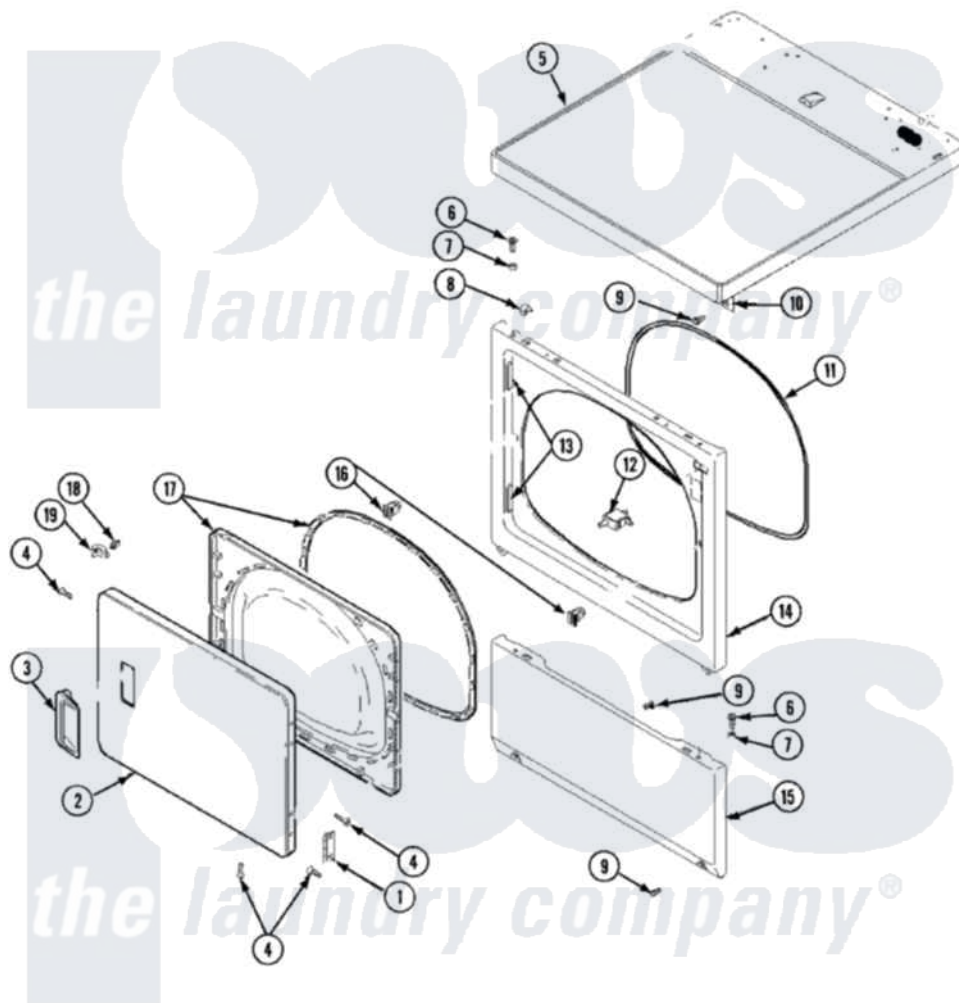

Maytag SDE3606AYQ 03 - DOOR, FRONT, ACCESS & TOP PANELS

Maytag Residential Maytag SDE3606AYQ Dryer Parts Parts Diagram 03 - DOOR, FRONT, ACCESS & TOP PANELS
 Click on the part number to view part

Item	Original Part Number	Replaced By	Status	Part Description
1	Y503676			Hinge, Door And Top
2	37001034			Door, Dryer
3	37001047			Handle, Door
4	37001030			Screw, No.8ab-16 x 3/4 Fh
5	37001033			Panel, Top
"	Y56128			Pad, Bumper
6	32671	Y014874		Screw, Idler Arm And Sleeve
7	505187			Locator, Panel
8	56080	22001650		Fastener, Spring
9	503661	27001200		Screw
10	40130801			Bracket, Top Mount
11	504005	511056		Seal Front Panel
12	Y504570	W10169313		Switch-Dor
13	503126			Plug, Hinge Hole
14	503656CP			Panel, Front
15	40045301CP			Panel, Access

16	54660	LA-1003	Door Catch Kit
17	37001028		Seal And Liner, Assembly
18	500039	510181	Strike Doormetal
19	40116201		Bracket, Door Strike