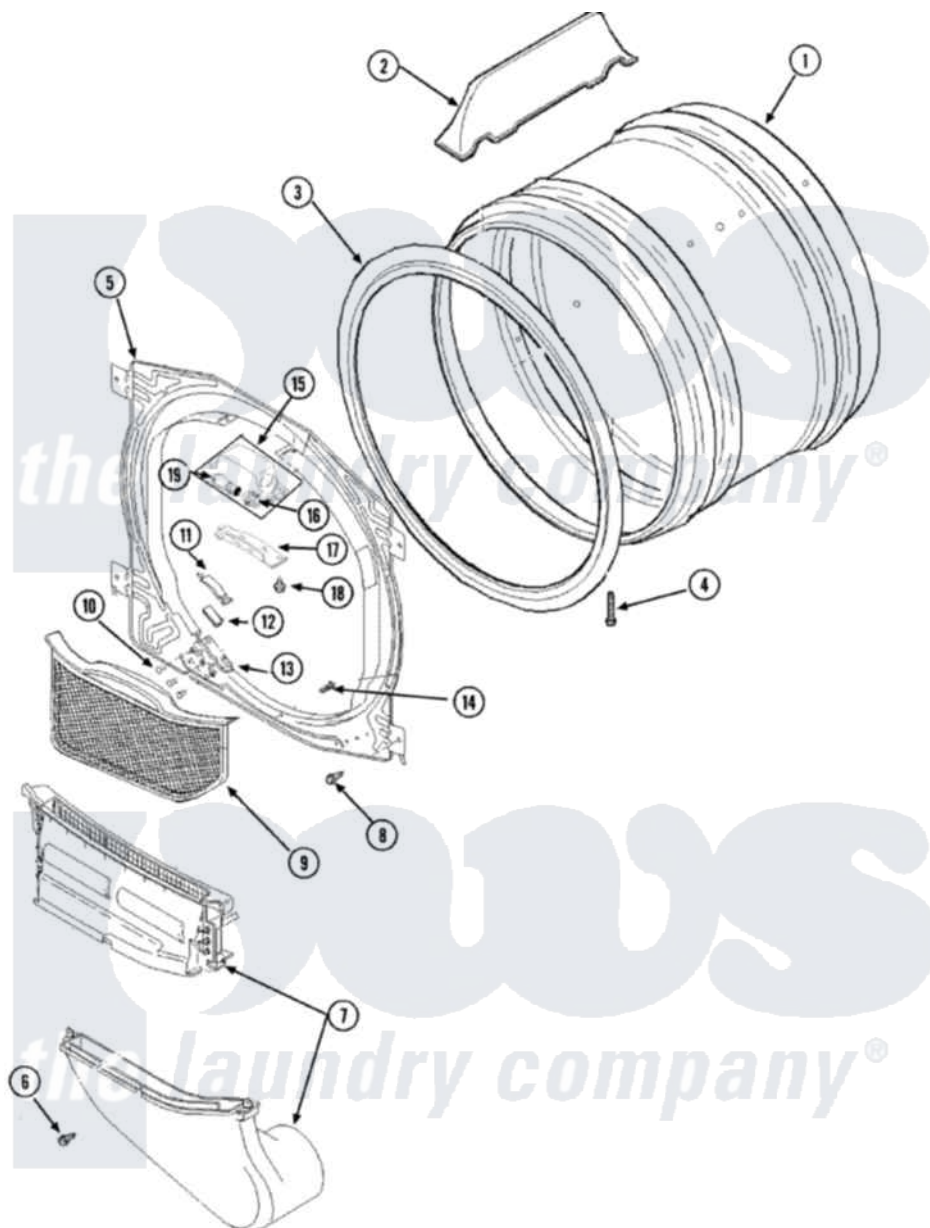

Maytag SDE3606AYQ 04 - FRONT BULKHEAD, AIR DUCT & CYLINDER

Maytag Residential Maytag SDE3606AYQ Dryer Parts Diagram 04 - FRONT BULKHEAD, AIR DUCT & CYLINDER

Click on the part number to view part

Item	Original Part Number	Replaced By	Status	Part Description
1	504467WP			Cylinder Assembly
2	503703	12002559		Baffle Kit
3	501801	37001132		Seal, Cylinder
4	Y62588			Screw, 10BT-12 X 1 Tap
5	503616WP			Assembly, Frt Bulkhead
6	501285			Screw, No.12 X 9/16-Pla
7	40124501	37001141		Air Duct Assembly
8	503688			Screw, 10B-16 X .34 I
9	40124401	37001142		Filter, Lint
10	37001031	3370225		Screw
11	40116501	37001298		Glide- Dry
12	500121	510189		Pad Felt
13	37001036			Bracket, Cylinder Glide
14	500226			Screw, 8b-16 x 5/8 Tap
15	Y504452			Light Assembly
16	504458	Y504452		Light Assembly

17 [40094301](#)

Lens, Light

18 [505295](#)

Screw, No.8ab-16 x 3/4 PH

19 Y60954

[67001316](#)

Bulb, Light