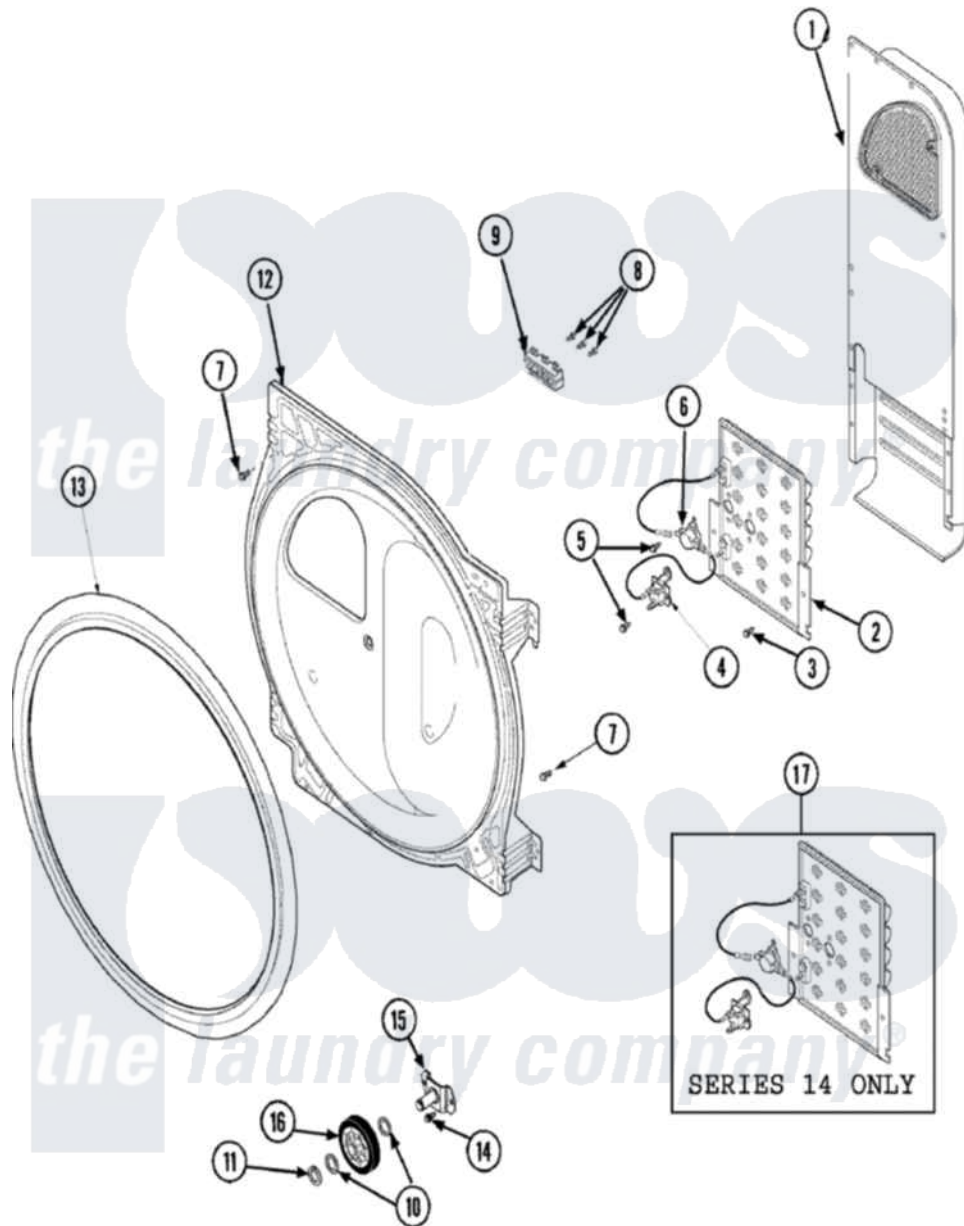

# Maytag SDE3606AYQ 05 - REAR BLKHD, AIR DUCT, ROLLER&HTR (ELE)

Maytag Residential Maytag SDE3606AYQ Dryer Parts Parts Diagram 05 - REAR BLKHD, AIR DUCT, ROLLER&HTR (ELE)

Click on the part number to view part

Item	Original Part Number	Replaced By	Status	Part Description
1	<a href="#">503605</a>			Assembly, Heater Duct
2	<a href="#">Y503978</a>			Assembly, Heater Kit
"	<a href="#">Y503978</a>			Assembly, Heater Kit
"	37001134	<a href="#">37001139</a>		Repair Kit, 5300w Element
3	<a href="#">503688</a>			Screw, 10B-16 X .34 I
4	<a href="#">40113801</a>			Fuse, Thermal
"	<a href="#">40113801</a>			Fuse, Thermal
"	37001135	<a href="#">37001139</a>		Repair Kit, 5300w Element
5	23222	<a href="#">3177991</a>		Screw
6	Y62641	<a href="#">W10116735</a>		Thermistor-Fix
"	Y62641	<a href="#">W10116735</a>		Thermistor-Fix
"	<a href="#">37001133</a>			Thermostat, 240F Limit
7	<a href="#">20530</a>			Screw, 10-24 x 3/8 Hex
8	Y61199	<a href="#">3400094</a>		Screw, 10-32 X 3/8
9	<a href="#">61923</a>			Block, Terminal
10	<a href="#">52549</a>			Washer, 501 ID X3/4 Odx

11	<a href="#">23748</a>	Ring, Retaining	
12	<a href="#">502614WP</a>	Bulkhead, Rear	
13	501801	<a href="#">37001132</a>	Seal, Cylinder
14	<a href="#">503688</a>	Screw, 10B-16 X .34 I	
15	<a href="#">40113601</a>	Assembly, Roller Brkt	
16	<a href="#">37001042</a>	Assembly, Cylinder Roller	
17	<a href="#">37001139</a>	Repair Kit, 5300w Element	