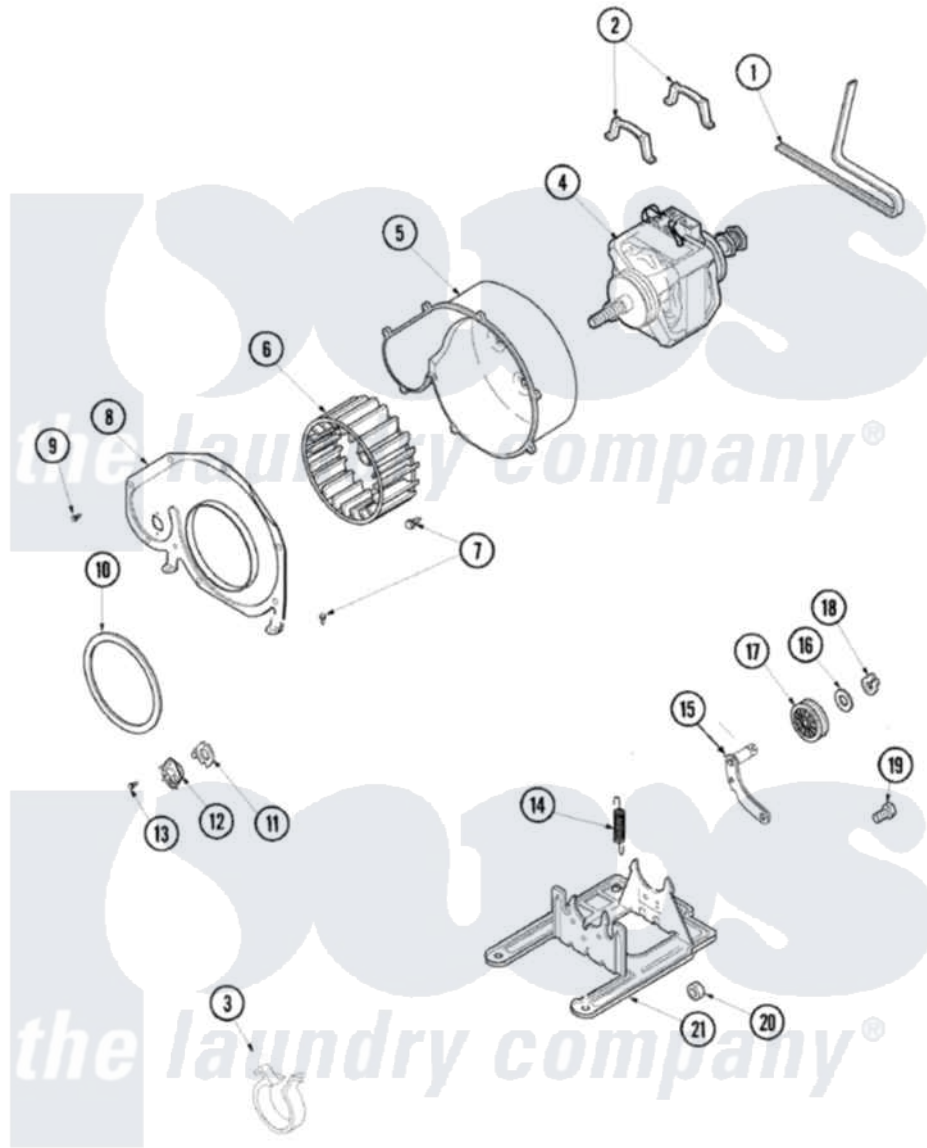

Maytag SDE3606AYQ 06 - REAR BULKHEAD

Maytag [Residential Maytag SDE3606AYQ Dryer Parts](#) Parts Diagram 06 - REAR BULKHEAD
 Click on the part number to view part

Item	Original Part Number	Replaced By	Status	Part Description
1	40111201			Belt, Cylinder
2	Y58047	660658		Clamp, Motor Mounting 343481 685441
3	504034			Clip, Wire
4	2200376			Motor
5	56020			Housing, Blower
6	56000	510139P		Assembly Blower Fan Package
7	503661	27001200		Screw
8	500078	511969P		Kit Blower Housing And Cover
9	31260			Screw, No.8 X 3/8 Ind H
10	40090001	37001119		Seal, Blower Housing
11	61623			Thermostat, Heater-BR
12	503979			Thermostat
"	37001136			Thermostat, Cycling 146F
13	31260			Screw, No.8 X 3/8 Ind H
14	56076			Spring, Idler

15	40113501	37001144	Assembly- Idler
16	52549		Washer, 501 ID X3/4 Odx
17	Y54414		Assembly, Wheel And Bearing
18	23748		Ring, Retaining
19	500824		Screw, 1/4-20 Unc Hex
20	52566	27001225	Nut, Jam Mid Lock 1/4-20
21	503613		Mount, Motor