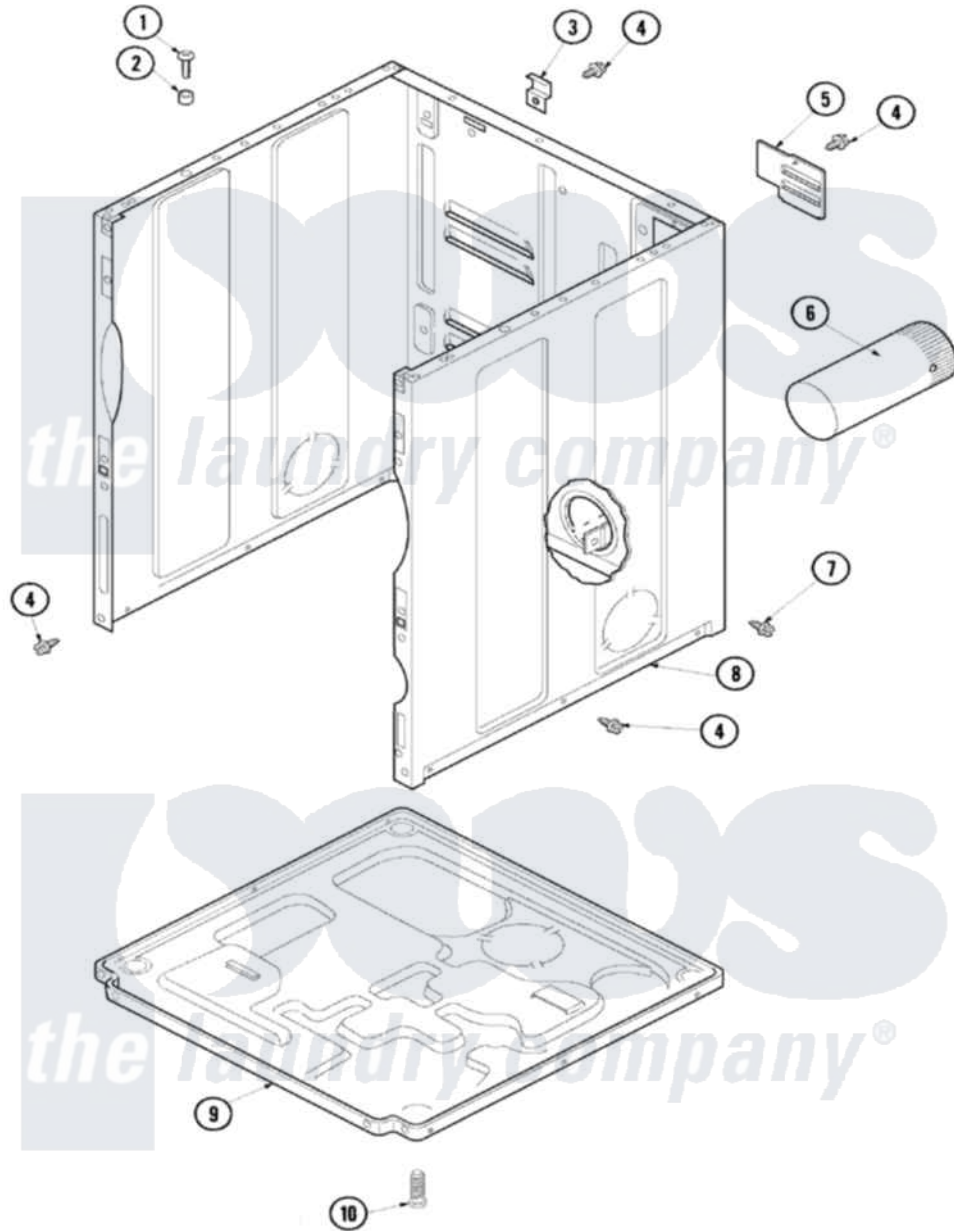

# Maytag SDE3606AYW 01 - CABINET & BASE

Maytag Residential Maytag SDE3606AYW Dryer Parts Parts Diagram 01 - CABINET & BASE  
 Click on the part number to view part

Item	Original Part Number	Replaced By	Status	Part Description
1	32671	<a href="#">Y014874</a>		Screw, Idler Arm And Sleeve
2	<a href="#">505187</a>			Locator, Panel
3	<a href="#">500003</a>			Hinge, Top
4	503661	<a href="#">27001200</a>		Screw
5	500114	<a href="#">510903</a>		Plate Access Panel
6	<a href="#">505518</a>			Duct, Exhaust
7	<a href="#">503688</a>			Screw, 10B-16 X .34 I
8	40076402WP	<a href="#">37001284</a>		Cabinet As Pack
9	<a href="#">500070</a>			Base, Dryer
10	<a href="#">Y500101</a>			Leg, Leveling