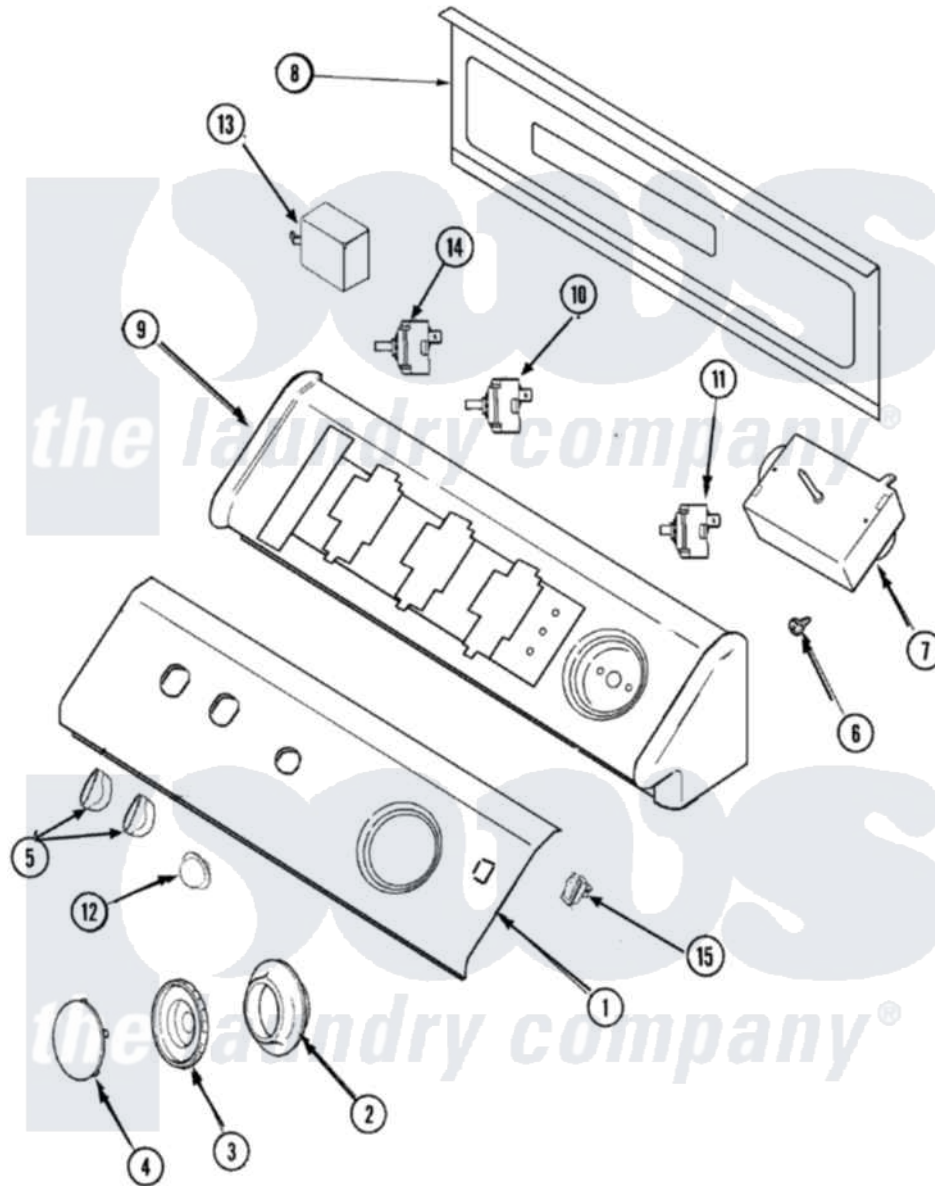

# Maytag SDE3606AYW 02 - CONTROL PANEL

Maytag [Residential Maytag SDE3606AYW Dryer Parts](#) Parts Diagram 02 - CONTROL PANEL  
 Click on the part number to view part

Item	Original Part Number	Replaced By	Status	Part Description
1	<a href="#">37001103</a>			Facia
2	<a href="#">37001067</a>			Dial, Timer
3	<a href="#">37001068</a>			Knob, Timer
4	27001112	<a href="#">27001087</a>		Knob, Cap
5	27001115	<a href="#">27001126</a>		Knob, Selector
6	37001031	<a href="#">3370225</a>		Screw
7	37001089	<a href="#">Y2200920</a>		Timer
8	Y22002339	<a href="#">8534058</a>		Screw
"	<a href="#">37001072</a>			Panel, Back
9	27001110		Not Available	CONSOLE (WHT)
10	<a href="#">22001794</a>			Switch, Rotary
11	37001090	<a href="#">33001618</a>		Switch- PU
12	<a href="#">37001091</a>			Button, Push-To-Start
13	501086	<a href="#">90767</a>		Screw, 8A X 3/8 HeX Washer Head Tapping
"	<a href="#">33001623</a>			Buzzer, Non-Adjustable
14	<a href="#">33001640</a>			Switch, Temperature