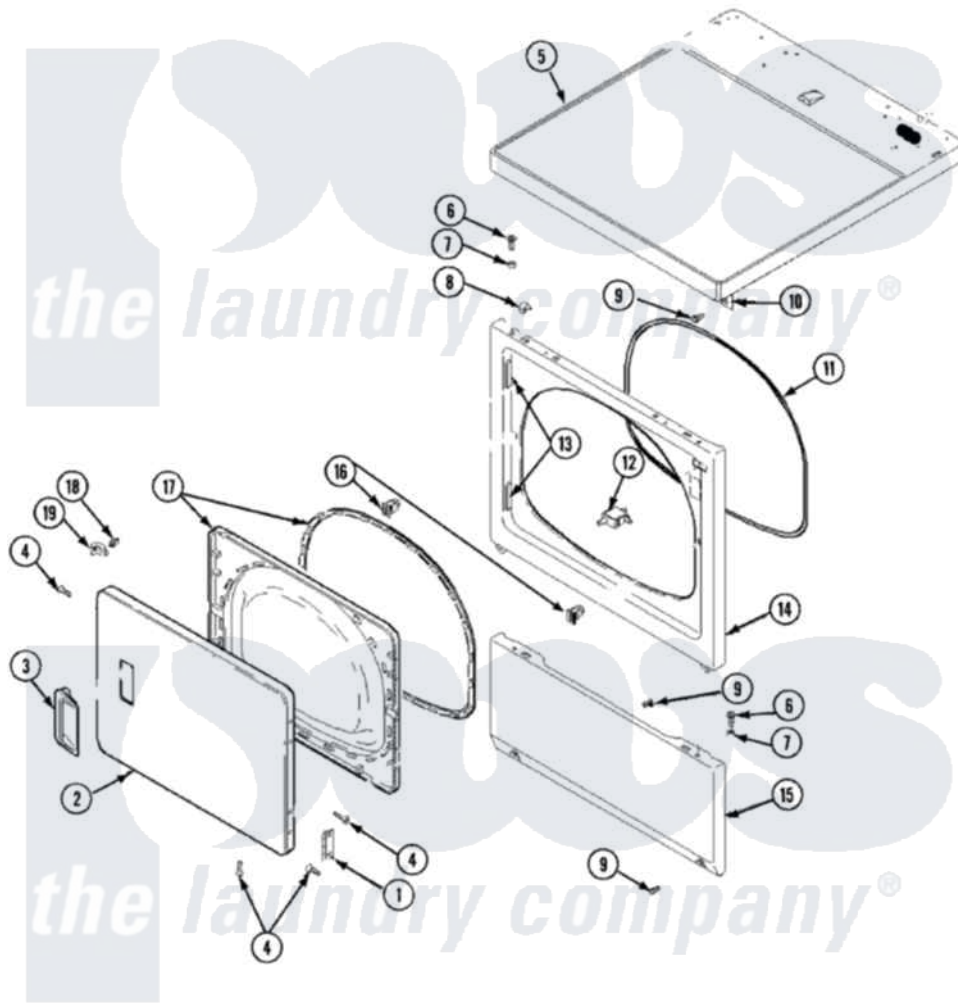

Maytag SDE3606AYW 03 - DOOR, FRONT, ACCESS & TOP PANELS

Maytag Residential Maytag SDE3606AYW Dryer Parts Parts Diagram 03 - DOOR, FRONT, ACCESS & TOP PANELS
 Click on the part number to view part

Item	Original Part Number	Replaced By	Status	Part Description
1	Y503676			Hinge, Door And Top
2	37001029			Door, Dryer
3	33001241			Handle, Door
4	37001030			Screw, No.8ab-16 x 3/4 Fh
5	Y56128			Pad, Bumper
"	37001027			Panel, Top
6	32671	Y014874		Screw, Idler Arm And Sleeve
7	505187			Locator, Panel
8	56080	22001650		Fastener, Spring
9	503661	27001200		Screw
10	40130801			Bracket, Top Mount
11	504005	511056		Seal Front Panel
12	Y504570	W10169313		Switch-Dor
13	503126			Plug, Hinge Hole
14	503656WP			Panel, Front
15	40045301WP			Panel, Access

16	54660	LA-1003	Door Catch Kit
17	37001028		Seal And Liner, Assembly
18	500039	510181	Strike Doormetal
19	40116201		Bracket, Door Strike