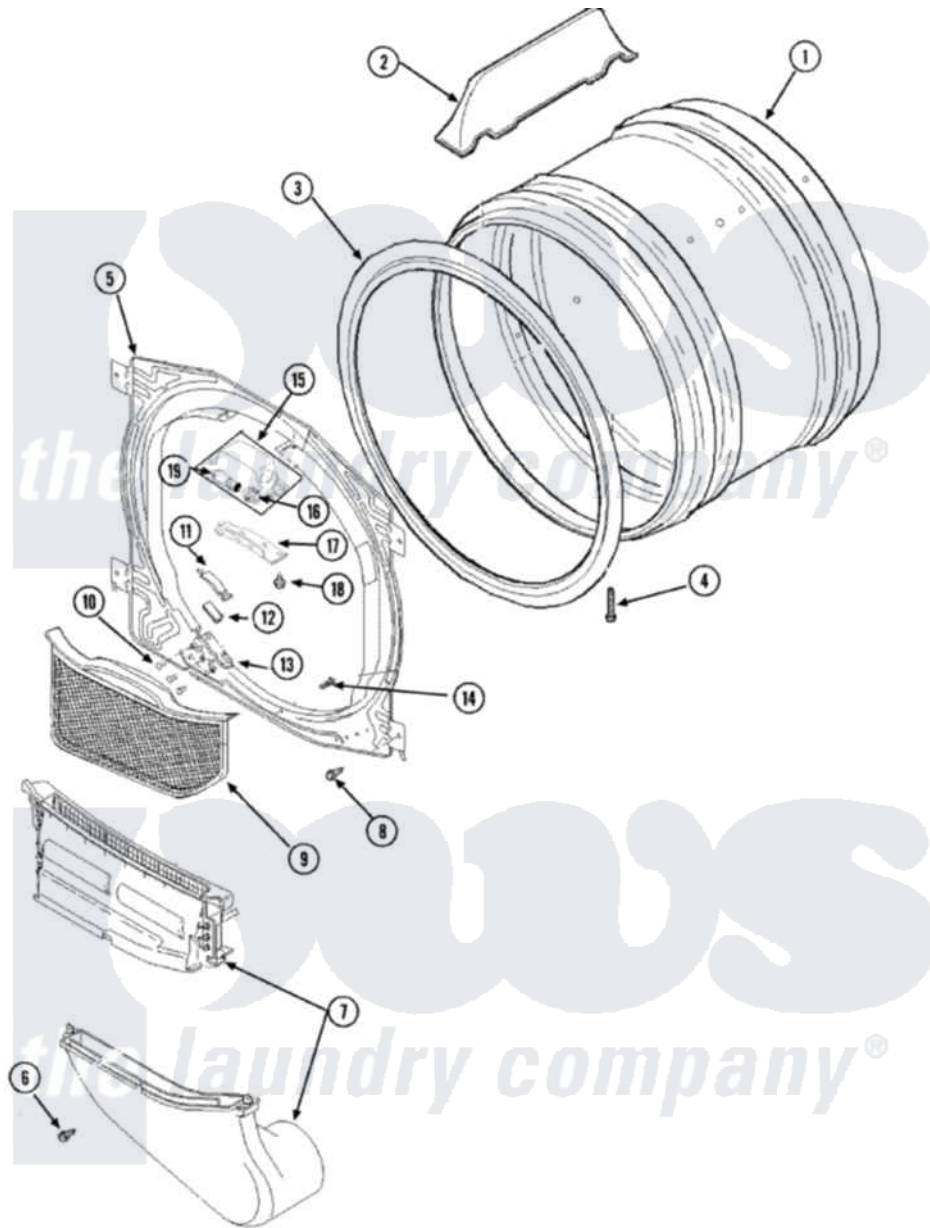

# Maytag SDE3606AYW 04 - FRONT BULKHEAD, AIR DUCT & CYLINDER

Maytag Residential Maytag SDE3606AYW Dryer Parts Parts Diagram 04 - FRONT BULKHEAD, AIR DUCT & CYLINDER

Click on the part number to view part

Item	Original Part Number	Replaced By	Status	Part Description
1	<a href="#">504467WP</a>			Cylinder Assembly
2	503703	<a href="#">12002559</a>		Baffle Kit
3	501801	<a href="#">37001132</a>		Seal, Cylinder
4	<a href="#">Y62588</a>			Screw, 10BT-12 X 1 Tap
5	<a href="#">503616WP</a>			Assembly, Frt Bulkhead
6	<a href="#">501285</a>			Screw, No.12 X 9/16-Pla
7	40124501	<a href="#">37001141</a>		Air Duct Assembly
8	<a href="#">503688</a>			Screw, 10B-16 X .34 I
9	40124401	<a href="#">37001142</a>		Filter, Lint
10	37001031	<a href="#">3370225</a>		Screw
11	40116501	<a href="#">37001298</a>		Glide- Dry
12	500121	<a href="#">510189</a>		Pad Felt
13	<a href="#">37001036</a>			Bracket, Cylinder Glide
14	<a href="#">500226</a>			Screw, 8b-16 x 5/8 Tap
15	<a href="#">Y504452</a>			Light Assembly
16	504458	<a href="#">Y504452</a>		Light Assembly

17 [40094301](#)

Lens, Light

18 [505295](#)

Screw, No.8ab-16 x 3/4 PH

19 Y60954

[67001316](#)

Bulb, Light