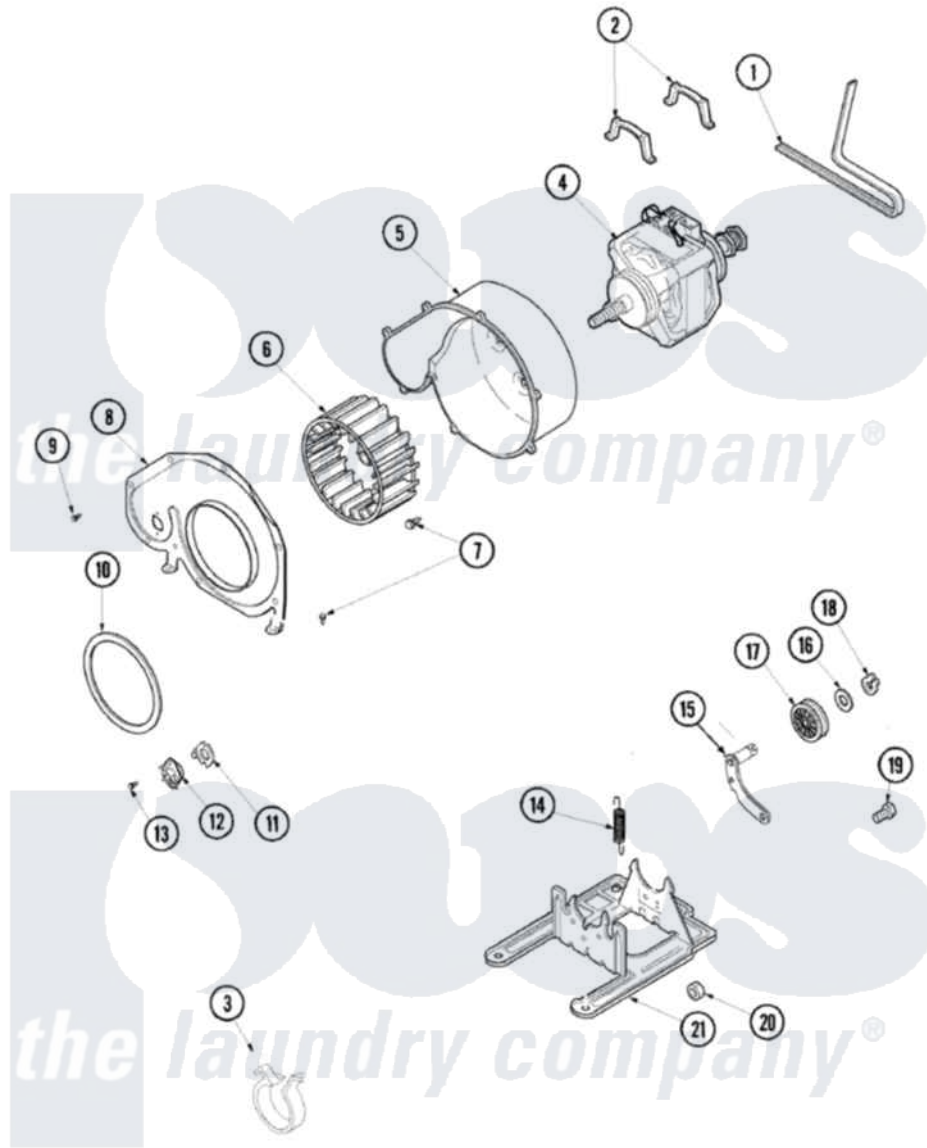

Maytag SDE3606AYW 06 - REAR BULKHEAD

Maytag [Residential Maytag SDE3606AYW Dryer Parts](#) Parts Diagram 06 - REAR BULKHEAD
 Click on the part number to view part

Item	Original Part Number	Replaced By	Status	Part Description
1	4011201			Belt, Cylinder
2	Y58047	660658		Clamp, Motor Mounting 343481 685441
3	504034			Clip, Wire
4	2200376			Motor
5	56020			Housing, Blower
6	56000	510139P		Assembly Blower Fan Package
7	503661	27001200		Screw
8	500078	511969P		Kit Blower Housing And Cover
9	31260			Screw, No.8 X 3/8 Ind H
10	40090001	37001119		Seal, Blower Housing
11	61623			Thermostat, Heater-BR
12	503979			Thermostat
"	37001136			Thermostat, Cycling 146F
13	31260			Screw, No.8 X 3/8 Ind H
14	56076			Spring, Idler

15	40113501	37001144	Assembly- Idler
16	52549		Washer, 501 ID X3/4 Odx
17	Y54414		Assembly, Wheel And Bearing
18	23748		Ring, Retaining
19	500824		Screw, 1/4-20 Unc Hex
20	52566	27001225	Nut, Jam Mid Lock 1/4-20
21	503613		Mount, Motor