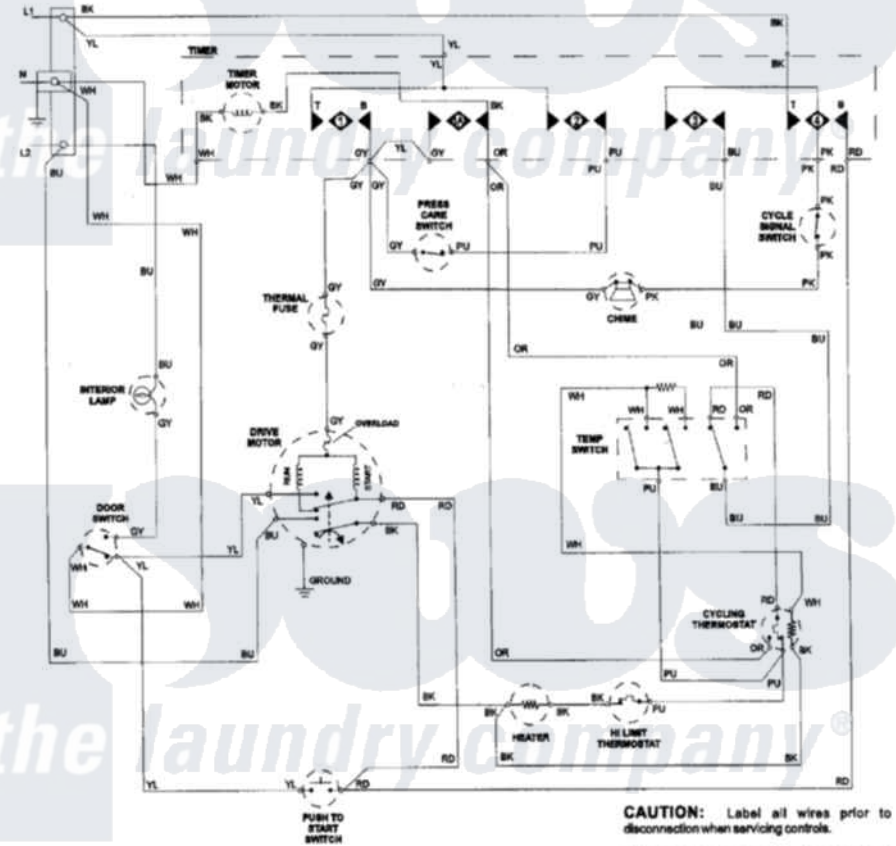

Maytag SDE3606AYW 08 - WIRING INFORMATION

CIRCUIT	FUNCTION	60	120	180	240	300
①	YL-GY MOTOR	[Wiring pattern]				
①A	GY-OR TIMER MOTOR	[Wiring pattern]				
②	YL-PU MOTOR	[Wiring pattern]				
③	PK-BU HEAT	[Wiring pattern]				
④	PK-BK HEAT BUZZER PK-RD BUZZER	[Wiring pattern]				
		REGULAR FABRICS	TIMED DRY	PERMANENT PRESS	PRESS CARE	

2200732 A

CAUTION: Label all wires prior to disconnection when servicing controls. Wiring errors can cause improper and dangerous operation. Verify proper operation after servicing.

Maytag Residential Maytag SDE3606AYW Dryer Parts Parts Diagram 08 - WIRING INFORMATION
 Click on the part number to view part