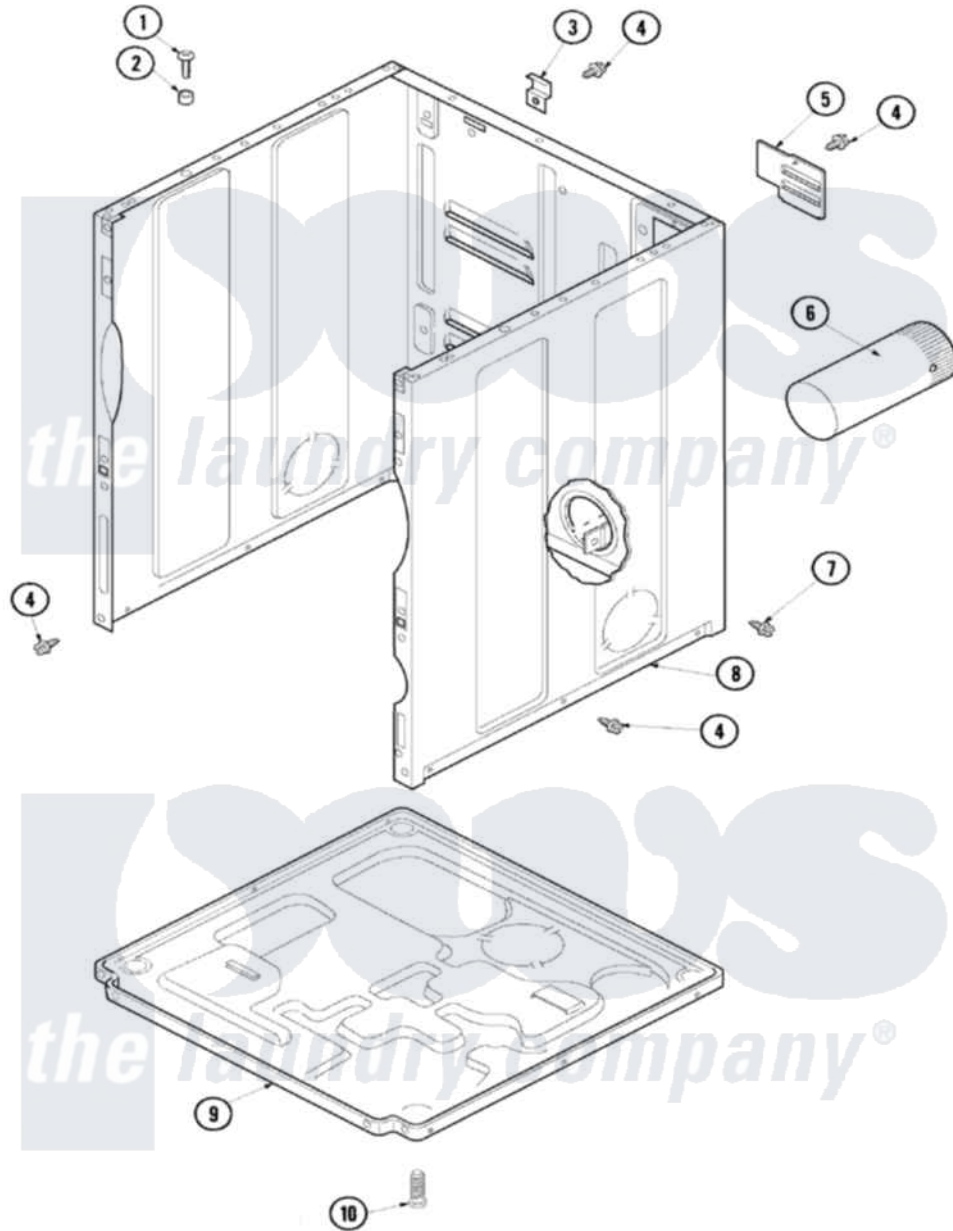

Maytag SDE3606AZW 01 - CABINET & BASE

Maytag Residential Maytag SDE3606AZW Dryer Parts Parts Diagram 01 - CABINET & BASE
 Click on the part number to view part

Item	Original Part Number	Replaced By	Status	Part Description
1	32671	Y014874		Screw, Idler Arm And Sleeve
2	505187			Locator, Panel
3	500003			Hinge, Top
4	503661	27001200		Screw
5	500114	510903		Plate Access Panel
6	505518			Duct, Exhaust
7	503688			Screw, 10B-16 X .34 I
8	40076402WP	37001284		Cabinet As Pack
9	500070			Base, Dryer
10	Y500101			Leg, Leveling
11	38384			Relief, Strain
"	40097501	33002916		Power Cord, Canadian 240V