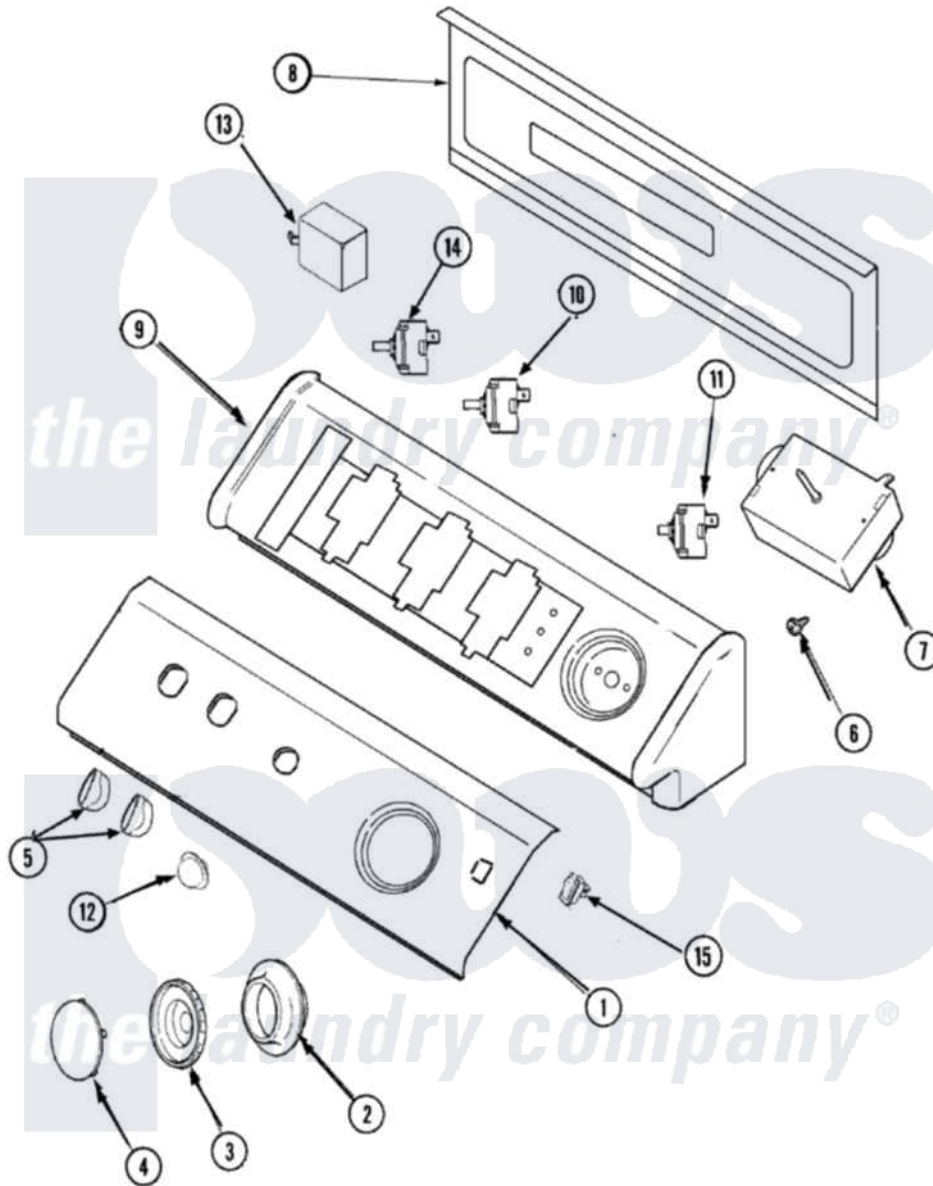

# Maytag SDE3606AZW 02 - CONTROL PANEL

Maytag [Residential Maytag SDE3606AZW Dryer Parts](#) Parts Diagram 02 - CONTROL PANEL  
 Click on the part number to view part

Item	Original Part Number	Replaced By	Status	Part Description
1	<a href="#">37001103</a>			Facia
2	<a href="#">37001067</a>			Dial, Timer
3	<a href="#">37001068</a>			Knob, Timer
4	27001112	<a href="#">27001087</a>		Knob, Cap
5	27001115	<a href="#">27001126</a>		Knob, Selector
6	37001031	<a href="#">3370225</a>		Screw
7	37001089	<a href="#">Y2200920</a>		Timer
8	Y22002339	<a href="#">8534058</a>		Screw
"	<a href="#">37001072</a>			Panel, Back
9	27001110		Not Available	CONSOLE (WHT)
10	<a href="#">22001794</a>			Switch, Rotary
11	37001090	<a href="#">33001618</a>		Switch- PU
12	<a href="#">37001091</a>			Button, Push-To-Start
13	501086	<a href="#">90767</a>		Screw, 8A X 3/8 HeX Washer Head Tapping
"	<a href="#">33001623</a>			Buzzer, Non-Adjustable
14	<a href="#">33001640</a>			Switch, Temperature