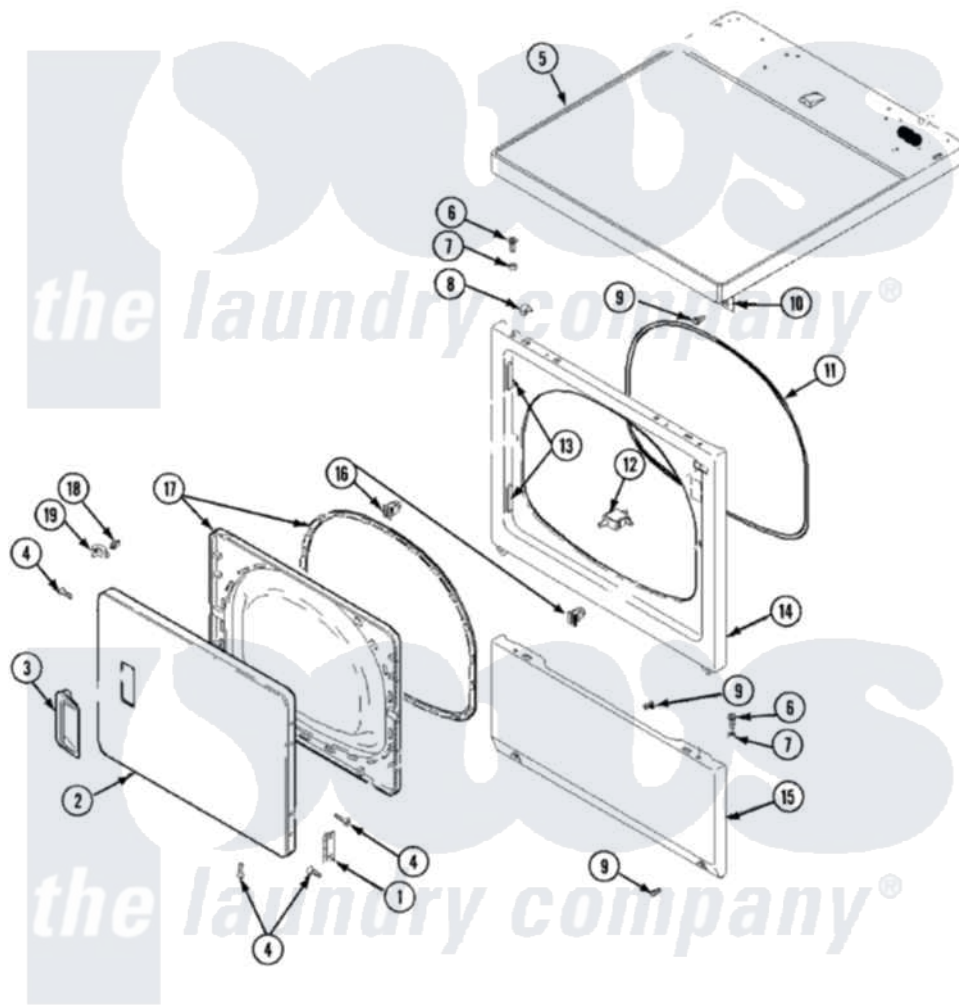

Maytag SDE3606AZW 03 - DOOR, FRONT, ACCESS & TOP PANELS

Maytag Residential Maytag SDE3606AZW Dryer Parts Parts Diagram 03 - DOOR, FRONT, ACCESS & TOP PANELS
 Click on the part number to view part

Item	Original Part Number	Replaced By	Status	Part Description
1	Y503676			Hinge, Door And Top
2	37001029			Door, Dryer
3	33001241			Handle, Door
4	37001030			Screw, No.8ab-16 x 3/4 Fh
5	Y56128			Pad, Bumper
"	37001027			Panel, Top
6	32671	Y014874		Screw, Idler Arm And Sleeve
7	505187			Locator, Panel
8	56080	22001650		Fastener, Spring
9	503661	27001200		Screw
10	40130801			Bracket, Top Mount
11	504005	511056		Seal Front Panel
12	Y504570	W10169313		Switch-Dor
13	503126			Plug, Hinge Hole
14	503656WP			Panel, Front
15	40045301WP			Panel, Access

16	54660	LA-1003	Door Catch Kit
17	37001028		Seal And Liner, Assembly
18	500039	510181	Strike Doormetal
19	40116201		Bracket, Door Strike