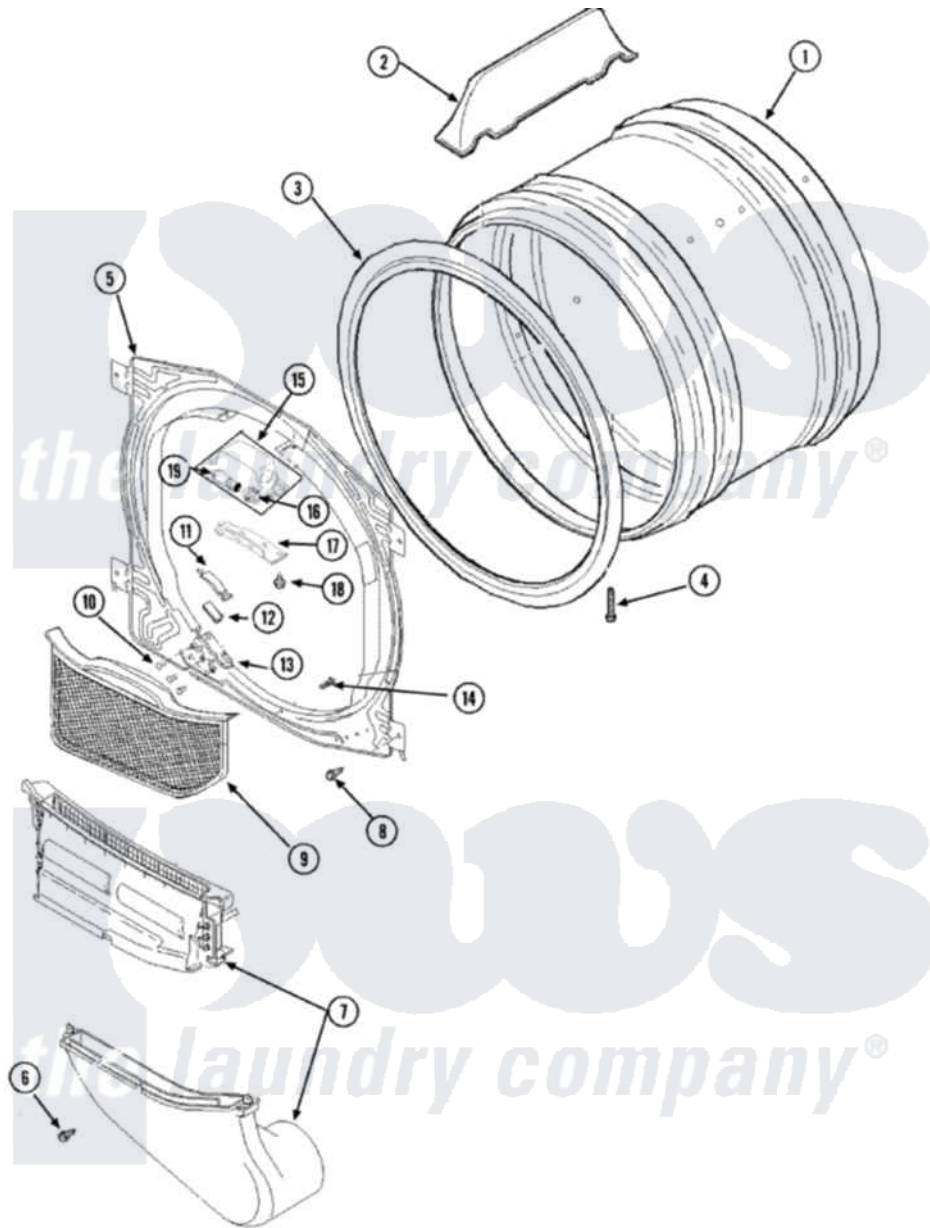

Maytag SDE3606AZW 04 - FRONT BULKHEAD, AIR DUCT & CYLINDER

Maytag Residential Maytag SDE3606AZW Dryer Parts Diagram 04 - FRONT BULKHEAD, AIR DUCT & CYLINDER

Click on the part number to view part

Item	Original Part Number	Replaced By	Status	Part Description
1	504467WP			Cylinder Assembly
2	503703	12002559		Baffle Kit
3	501801	37001132		Seal, Cylinder
4	Y62588			Screw, 10BT-12 X 1 Tap
5	503616WP			Assembly, Frt Bulkhead
6	501285			Screw, No.12 X 9/16-Pla
7	40124501	37001141		Air Duct Assembly
8	503688			Screw, 10B-16 X .34 I
9	40124401	37001142		Filter, Lint
10	37001031	3370225		Screw
11	40116501	37001298		Glide- Dry
12	500121	510189		Pad Felt
13	37001036			Bracket, Cylinder Glide
14	500226			Screw, 8b-16 x 5/8 Tap
15	Y504452			Light Assembly
16	504458	Y504452		Light Assembly

17 [40094301](#)

Lens, Light

18 [505295](#)

Screw, No.8ab-16 x 3/4 PH

19 Y60954

[67001316](#)

Bulb, Light