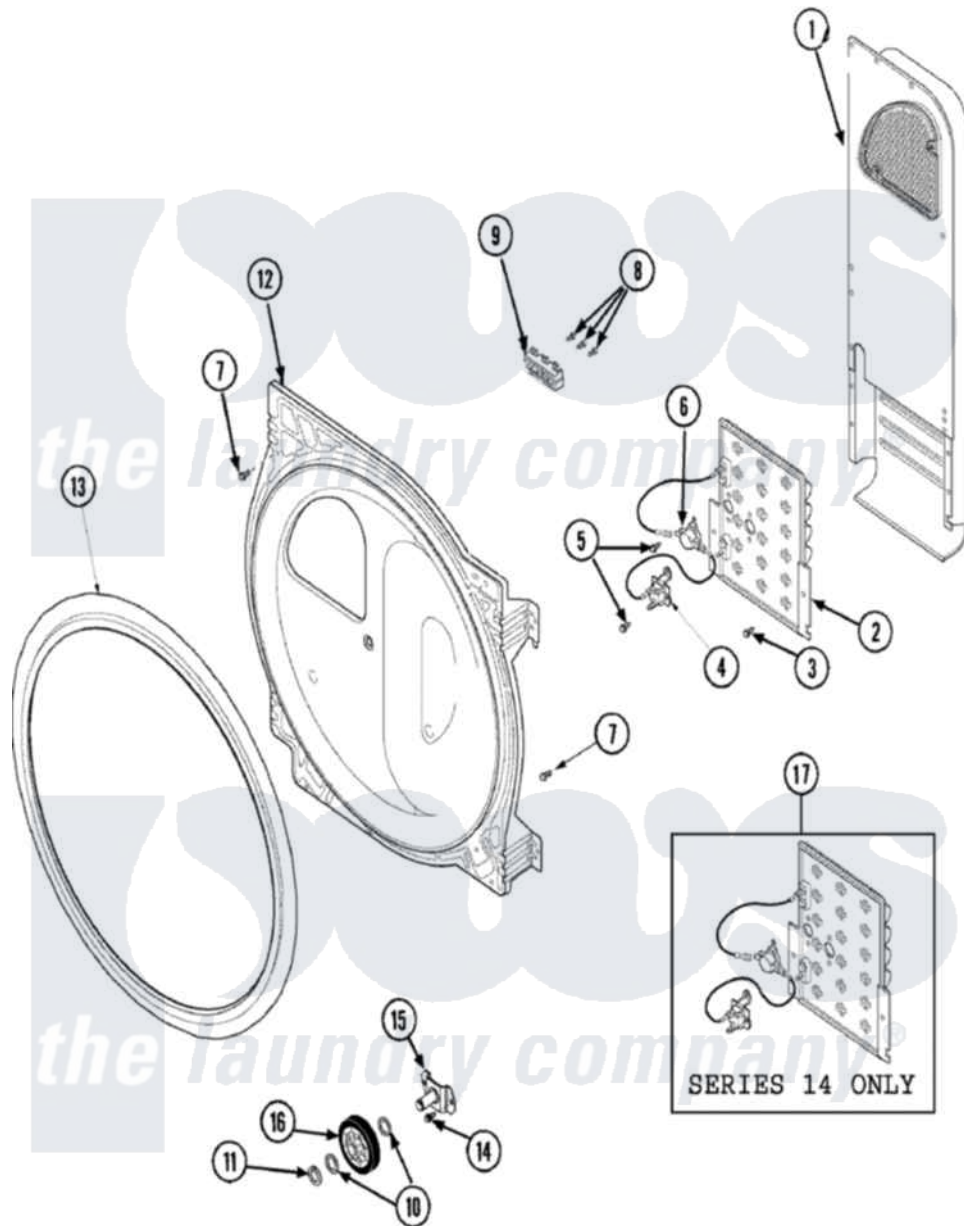

# Maytag SDE3606AZW 05 - REAR BLKHD, AIR DUCT, ROLLER&HTR (ELE)

Maytag Residential Maytag SDE3606AZW Dryer Parts Parts Diagram 05 - REAR BLKHD, AIR DUCT, ROLLER&HTR (ELE)

Click on the part number to view part

Item	Original Part Number	Replaced By	Status	Part Description
1	<a href="#">503605</a>			Assembly, Heater Duct
2	61195	<a href="#">61927</a>		Heater Assembly
"	<a href="#">Y503978</a>			Assembly, Heater Kit
"	37001134	<a href="#">37001139</a>		Repair Kit, 5300w Element
3	<a href="#">503688</a>			Screw, 10B-16 X .34 I
4	<a href="#">40113801</a>			Fuse, Thermal
"	<a href="#">40113801</a>			Fuse, Thermal
"	37001135	<a href="#">37001139</a>		Repair Kit, 5300w Element
5	23222	<a href="#">3177991</a>		Screw
6	Y62641	<a href="#">W10116735</a>		Thermistor-Fix
"	Y62641	<a href="#">W10116735</a>		Thermistor-Fix
"	<a href="#">37001133</a>			Thermostat, 240F Limit
7	<a href="#">20530</a>			Screw, 10-24 x 3/8 Hex
8	Y61199	<a href="#">3400094</a>		Screw, 10-32 X 3/8
9	<a href="#">61923</a>			Block, Terminal
10	<a href="#">52549</a>			Washer, 501 ID X3/4 Odx

11	<a href="#">23748</a>	Ring, Retaining
12	<a href="#">502614WP</a>	Bulkhead, Rear
13	501801	<a href="#">37001132</a> Seal, Cylinder
14	<a href="#">503688</a>	Screw, 10B-16 X .34 I
15	<a href="#">40113601</a>	Assembly, Roller Brkt
16	<a href="#">37001042</a>	Assembly, Cylinder Roller
17	<a href="#">37001140</a>	Repair Kit, 5000w Element