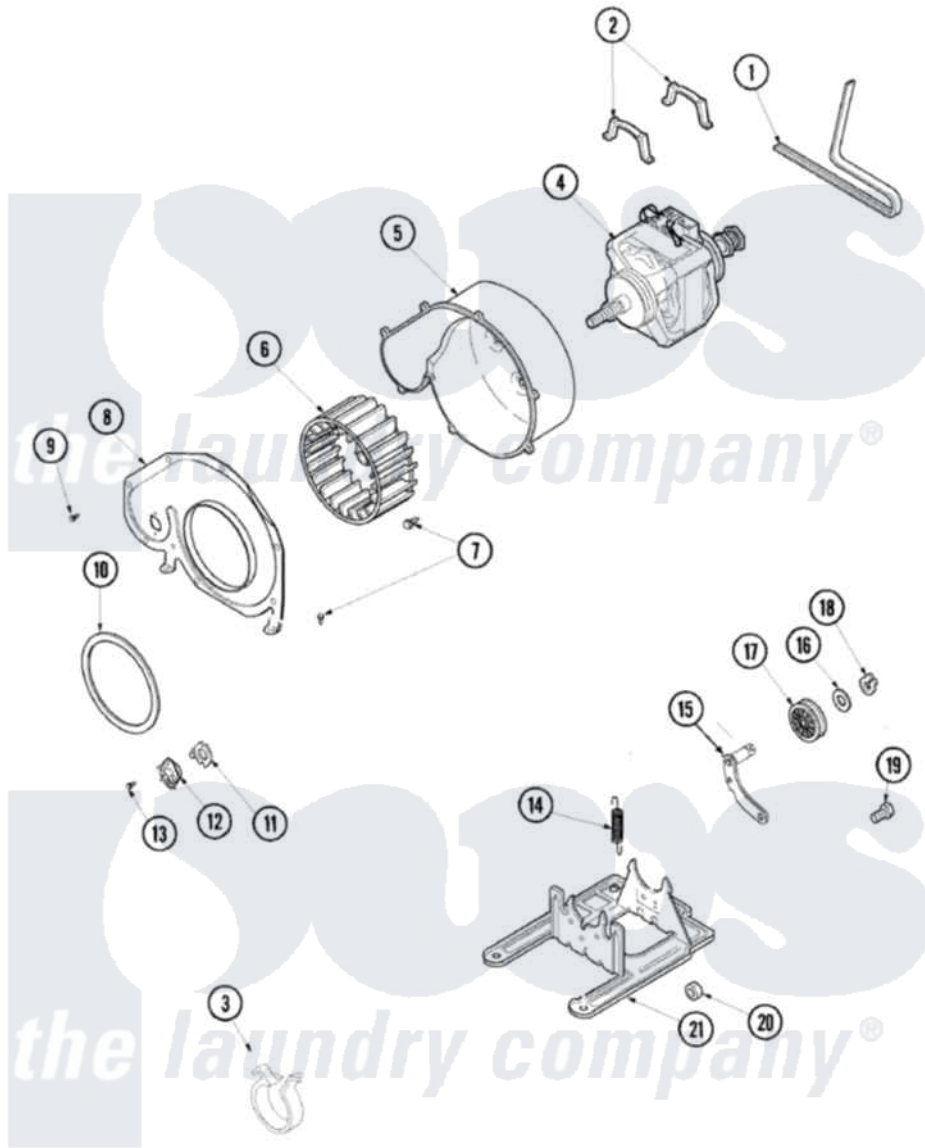

Maytag SDE3606AZW 06 - REAR BULKHEAD

Maytag [Residential Maytag SDE3606AZW Dryer Parts](#) Parts Diagram 06 - REAR BULKHEAD
 Click on the part number to view part

Item	Original Part Number	Replaced By	Status	Part Description
1	40111201			Belt, Cylinder
2	Y58047	660658		Clamp, Motor Mounting 343481 685441
3	504034			Clip, Wire
4	2200376			Motor
5	56020			Housing, Blower
6	56000	510139P		Assembly Blower Fan Package
7	503661	27001200		Screw
8	500078	511969P		Kit Blower Housing And Cover
9	31260			Screw, No.8 X 3/8 Ind H
10	40090001	37001119		Seal, Blower Housing
11	61623			Thermostat, Heater-BR
12	503979			Thermostat
"	37001136			Thermostat, Cycling 146F
13	31260			Screw, No.8 X 3/8 Ind H
14	56076			Spring, Idler

15	40113501	37001144	Assembly- Idler
16	52549		Washer, 501 ID X3/4 Odx
17	Y54414		Assembly, Wheel And Bearing
18	23748		Ring, Retaining
19	500824		Screw, 1/4-20 Unc Hex
20	52566	27001225	Nut, Jam Mid Lock 1/4-20
21	503613		Mount, Motor